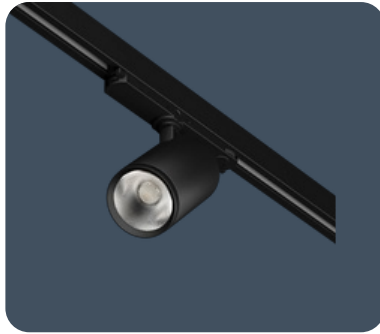

Track mounted adjustable spotlights

Strike M is a stylish track mounted spotlight with discrete in-track control gear and is perfectly suited for display and retail applications. The adaptable design allows interchangeable low glare optics which are available in either narrow (22°), wide (33°) or flood (54°) beams providing a smooth distribution and reducing spill light.

Strike M boasts the same great features as the Strike S including CRI90 LEDs, 3000 K and 4000 K options as standard, and the ability to be rotated 350° azimuth and 90° vertically for a full range of movement. For use with the Track system.

Applications: Display & feature, retail, reception areas, hospitality, art galleries, museums, libraries

- Die-cast aluminium body
- 350° azimuth adjustment
- 90° vertical adjustment
- Low glare optical control
- Optimised beam distribution using lens for reduced spill light
- Fitted with CRI 90 LEDs, suitable for retail applications
- Suitable for installation into Global track

Compliance

| | | | |
|------|-----|----|-----|
| UKCA | Yes | CE | Yes |
|------|-----|----|-----|

Dimensions

Strike M

Track mounted non-dimming in white

Track mounted DALI dimming in black

Narrow optic - 22° beam