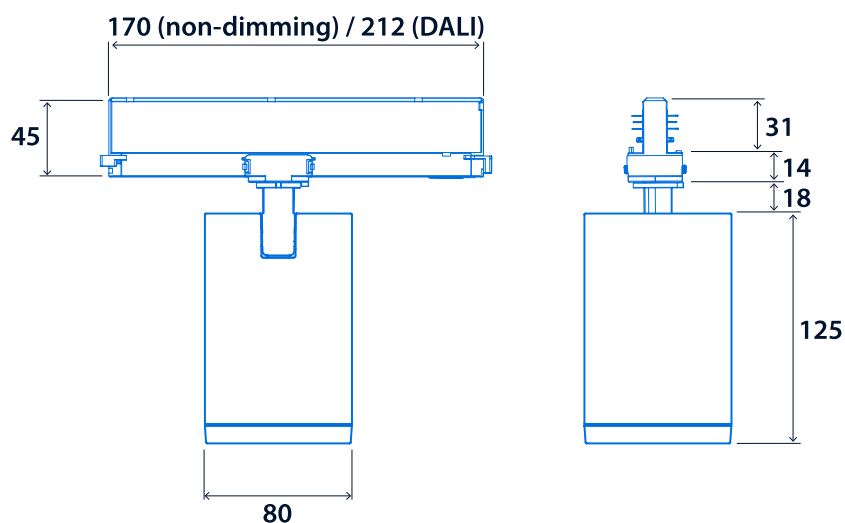

IP20

Up to 123.1 LL/CW

Specification

| | | | |
|----------|-------|-----------|------|
| Mounting | Track | IP rating | IP20 |
|----------|-------|-----------|------|

Lighting

| | | | |
|--------------|--|--------------|---------------------|
| Distribution | 22° beam - Narrow 33° beam - Wide 54° beam - Flood | Lumen output | 1,900 lm - 3,200 lm |
| Efficacy | Up to 123.1 LL/CW | | |

Power

| | | | |
|-----------|-------------|---------------|-------------|
| LED power | 15 W - 22 W | Circuit power | 18 W - 26 W |
|-----------|-------------|---------------|-------------|

Construction

Compliance

| | | | |
|------|-----|----|-----|
| UKCA | Yes | CE | Yes |
|------|-----|----|-----|

Dimensions

Strike M

Track mounted non-dimming in white

Track mounted DALI dimming in black

Narrow optic - 22° beam