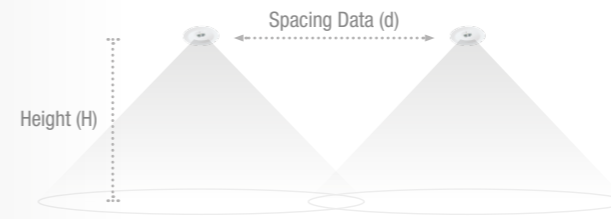

Emergency	Mains	Type*	Lens	Dur.	Battery	Part number
AutoTest	280 lm		NM	Area	1 h	3.2V 1.5A/h LiFePO₄	LSQ3250LX
	280 lm		NM	Corridor	1 h	3.2V 1.5A/h LiFePO₄	LSQ3251LX
	165 lm		NM	Area	3 h	3.2V 1.8A/h LiFePO₄	LSQ3170LX3
	165 lm		NM	Corridor	3 h	3.2V 1.8A/h LiFePO₄	LSQ3171LX3
BALI	280 lm	150 lm	M/NM	Area	1 h	3.2V 1.5A/h LiFePO₄	LSQ9250LAP
	280 lm	150 lm	M/NM	Corridor	1 h	3.2V 1.5A/h LiFePO₄	LSQ9251LAP
	165 lm	100 lm	M/NM	Area	3 h	3.2V 1.8A/h LiFePO₄	LSQ9170LAP3
	165 lm	100 lm	M/NM	Corridor	3 h	3.2V 1.8A/h LiFePO₄	LSQ9171LAP3
Wireless SmartZ®	280 lm	150 lm	M/NM	Area	1 h	3.2V 1.5A/h LiFePO₄	LSQ9250LWP
	280 lm	150 lm	M/NM	Corridor	1 h	3.2V 1.5A/h LiFePO₄	LSQ9251LWP
	165 lm	100 lm	M/NM	Area	3 h	3.2V 1.8A/h LiFePO₄	LSQ9170LWP3
	165 lm	100 lm	M/NM	Corridor	3 h	3.2V 1.8A/h LiFePO₄	LSQ9171LWP3

*NM: Non Maintained. The luminaire operates from emergency supply only upon failure of the normal mains supply.

*M/NM: Maintained/Non Maintained. With a third terminal which allows to switch off/on the Maintained mode when connected to mains supply.

For version in black colour, add an 'N' at the end of the part number.

SPACING TABLE

ESCAPE ROUTE LENS

Spacing table calculated with 1 lux minimum illuminance

Height (H)	Spacing Data (d)	
	165 lm	280 lm
2.5 m	20.2 m	26.1 m
3 m	22.6 m	28.4 m
4 m	25.0 m	32.5 m
5 m	25.3 m	29.3 m
6 m	22.8 m	23.8 m