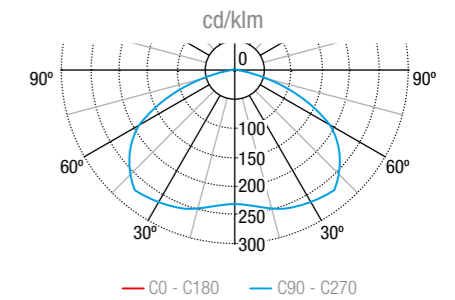

PHOTOMETRIC GUIDE

ACCESSORIES

Screen printed methacrylate and fixing accessory (Spazio Q/R)

- ABX1741
- ABX1741
- ABX1841
- ABX1941