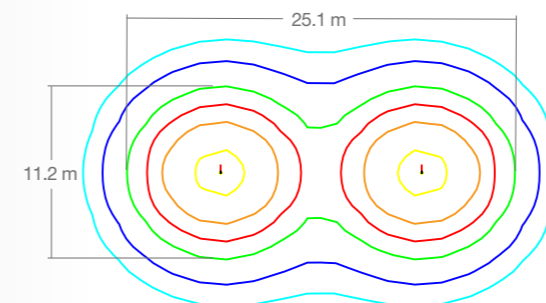

### ISOLUX CURVE

280 lm luminaire placed at 3 m height

Isoline — 0.1 lx — 0.2 lx — 0.5 lx — 1.0 lx — 2.0 lx

### PHOTOMETRIC GUIDE

### ANTI-PANIC LENS

Spacing table calculated with 0.5 lux minimum illuminance

Height (H)	Spacing Data (d)	
	165 lm	280 lm
2.5 m	11.2 m	12.9 m
3 m	12.2 m	14.1 m
4 m	13.8 m	16.1 m
5 m	14.7 m	17.7 m
6 m	15.3 m	18.7 m

### ISOLUX CURVE

280 lm luminaire placed at 3 m height

Isoline — 0.1 lx — 0.2 lx — 0.5 lx — 1.0 lx — 2.0 lx — 5.0 lx