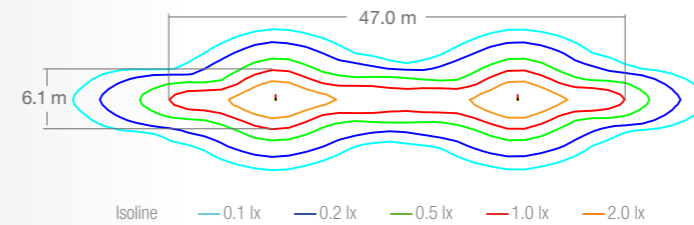

## SPACING TABLE

### ESCAPE ROUTE LENS

Spacing table calculated with 1 lux minimum illuminance

Height (H)	Spacing Data (d)	
	165 lm	280 lm
2.5 m	20.2 m	26.1 m
3 m	22.6 m	28.4 m
4 m	25.0 m	32.5 m
5 m	25.3 m	29.3 m
6 m	22.8 m	23.8 m

### ISOLUX CURVE

280 lm luminaire placed at 3 m height

Isoline — 0.1 lx — 0.2 lx — 0.5 lx — 1.0 lx — 2.0 lx