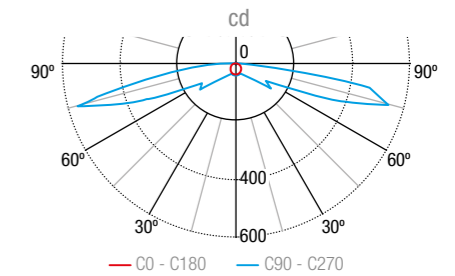

## SPACING TABLE

### ESCAPE ROUTE LENS

Spacing table calculated with 1 lux minimum illuminance

Height (H)	Spacing Data (d)	
	165 lm	280 lm
2.5 m	20.2 m	26.1 m
3 m	22.6 m	28.4 m
4 m	25.0 m	32.5 m
5 m	25.3 m	29.3 m
6 m	22.8 m	23.8 m

### ISOLUX CURVE

280 lm luminaire placed at 3 m height

Isoline — 0.1 lx — 0.2 lx — 0.5 lx — 1.0 lx — 2.0 lx

### PHOTOMETRIC GUIDE