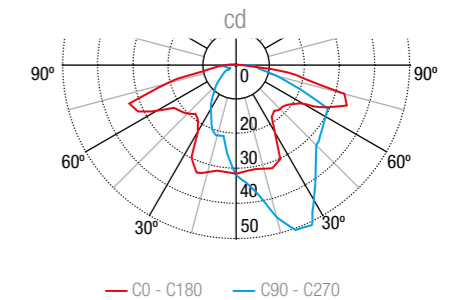

Design by
Ángel Díaz Cambrero

- Ease of pictogram placement.
- It allows lateral cable entry.

EXITALYA MAXI Surface Downlight

(Surface Wall Mounted)

SPECIFICATION

- Polycarbonate body
- Sign + Optics
- IP42
- IK04
- 120 lm
- Duration: 1 - 3 h - Battery: LiFePO₄
- Charging time: 12 h
- Supply: 230 V - 50 Hz
- LED temperature: 6000 °K
- Working temperature: 0 °C to +40 °C
- AutoTest
- SmartZ[®]
- Lateral cable entry

*M: Maintained.
Luminous flux decreases by 18% in black colour version.
For black version, add "N" at the end of the part number.

SPACING TABLE

Spacing table calculated with 1 lux minimum illuminance

Height (H)	Spacing Data (d)
	120 lm
2.5 m	8.5 m
3 m	7.8 m
3.5 m	6.7 m
4 m	6.3 m
4.5 m	6.3 m

ISOLUX CURVE

PHOTOMETRIC GUIDE

It is supplied with a complete set of pictograms

Ease of pictogram placement