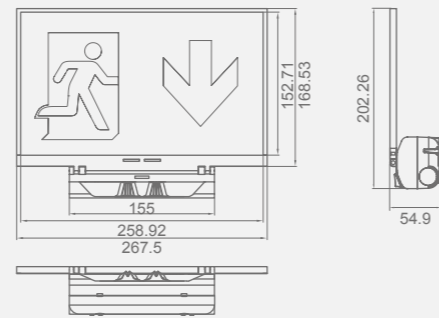

Design by
Ángel Díaz Cambrero

- Ease of pictogram placement.
- It allows lateral cable entry.

EXITALYA MAXI Surface Downlight

(Surface Wall Mounted)

SPECIFICATION

- Polycarbonate body
- Sign + Optics
- IP42
- IK04
- 120 lm
- Duration: 1 - 3 h - Battery: LiFePO₄
- Charging time: 12 h
- Supply: 230 V - 50 Hz
- LED temperature: 6000 °K
- Working temperature: 0 °C to +40 °C
- AutoTest
- SmartZ[®]
- Lateral cable entry

VIEW EVO10 RANGE

DIMENSIONS (mm)

VIEWING DISTANCE

STANDARDS COMPLIANCE

EN-60598-2-22
Pictographs: EN ISO7010
AutoTest: EN-62034
DALI-2: EN 62386
Wireless SmartZ[®]: ETSI EN 303 447-1

CERTIFICATIONS

New transparent frame

*M: Maintained.
Luminous flux decreases by 18% in black colour version.
For black version, add "N" at the end of the part number.

SPACING TABLE

Spacing table calculated with 1 lux minimum illuminance

Height (H)	Spacing Data (d)
	120 lm
2.5 m	8.5 m
3 m	7.8 m
3.5 m	6.7 m
4 m	6.3 m
4.5 m	6.3 m