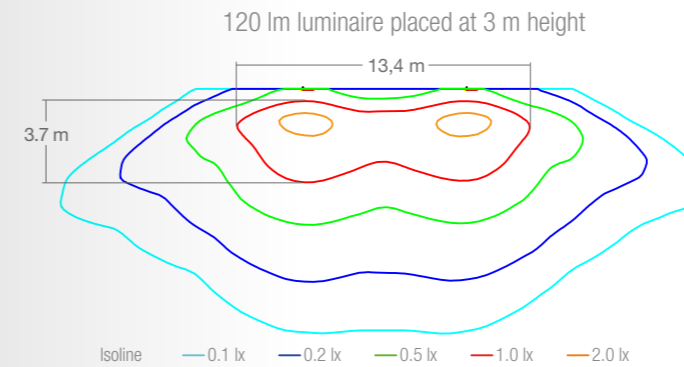

Design by
Ángel Díaz Cambrero

- Ease of pictogram placement.
- It allows lateral cable entry.

EXITALYA MAXI Surface Downlight

(Surface Wall Mounted)

SPECIFICATION

- Polycarbonate body
- Sign + Optics
- IP42
- IK04
- 120 lm
- Duration: 1 - 3 h - Battery: LiFePO₄
- Charging time: 12 h
- Supply: 230 V - 50 Hz
- LED temperature: 6000 °K
- Working temperature: 0 °C to +40 °C
- AutoTest
- SmartZ[®]
- Lateral cable entry

*M: Maintained.
Luminous flux decreases by 18% in black colour version.
For black version, add "N" at the end of the part number.

SPACING TABLE

Spacing table calculated with 1 lux minimum illuminance

Height (H)	Spacing Data (d)
	120 lm
2.5 m	8.5 m
3 m	7.8 m
3.5 m	6.7 m
4 m	6.3 m
4.5 m	6.3 m

ISOLUX CURVE

PHOTOMETRIC GUIDE

It is supplied with a complete set of pictograms

Ease of pictogram placement