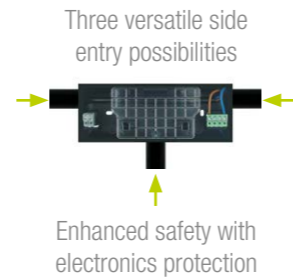

Design by
Ángel Díaz Cambrero

- Ease of pictogram placement.
- It allows lateral cable entry.

EXITALYA MAXI Surface Downlight

(Surface Wall Mounted)

SPECIFICATION

- Polycarbonate body
- Sign + Optics
- IP42
- IK04
- 120 lm
- Duration: 1 - 3 h - Battery: LiFePO₄
- Charging time: 12 h
- Supply: 230 V - 50 Hz
- LED temperature: 6000 °K
- Working temperature: 0 °C to +40 °C
- AutoTest
- SmartZ[®]
- Lateral cable entry

VIEW EVO10 RANGE

DIMENSIONS (mm)

VIEWING DISTANCE

STANDARDS COMPLIANCE

EN-60598-2-22
Pictographs: EN ISO7010
AutoTest: EN-62034
DALI-2: EN 62386
Wireless SmartZ[®]: ETSI EN 303 447-1

CERTIFICATIONS

New transparent frame