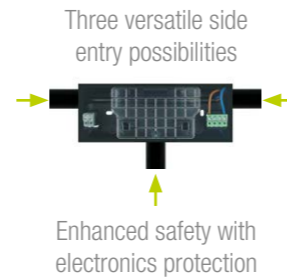

NEW

Design by
Ángel Díaz Cambrero

Ease of pictogram placement.

EXITALYA MAXI Recessed

(Recessed Wall Mounted & Ceiling Recessed Mounted)

SPECIFICATION

- Polycarbonate body
- IP IP42
- IK IK04
- Duration: 1 - 3 - 8 h · Battery: LiFePO₄
- Charging time: 12 h
- Supply: 230 V - 50 Hz
- LED LED temperature: 6000 °K
- Working temperature: 0 °C to +40 °C
- AutoTest
- SmartZ[®]

[VIEW EVO10 RANGE](#)

WARRANTY
5 YEAR

EVO10 WARRANTY
10 YEAR

STANDARDS COMPLIANCE

- EN-60598-2-22
- Pictographs: EN ISO7010
- AutoTest: EN-62034
- DALI-2: EN 62386
- Wireless SmartZ[®]: ETSI EN 303 447-1

DIMENSIONS (mm)

Ceiling Recessed Mounted

VIEWING DISTANCE

CERTIFICATIONS

New transparent frame

RANGE				
	Type*	Dur.	Battery	Part number
AutoTest	M	1 h	3.2V 1.0A/h LiFePO ₄	LYR5070LXP
	M	3 h	3.2V 1.5A/h LiFePO ₄	LYR5070LXP3
	M	1 h	3.2V 1.0A/h LiFePO ₄	LYR5070LAP
	M	3 h	3.2V 1.5A/h LiFePO ₄	LYR5070LAP3
Wireless SmartZ [®]	M	1 h	3.2V 1.0A/h LiFePO ₄	LYR5070LWP
	M	3 h	3.2V 1.5A/h LiFePO ₄	LYR5070LWP3
	M	8 h	3.2V 3.0A/h LiFePO ₄	LYR5070LWP8

*M: Maintained.

For version in black colour, add an 'N' at the end of the part number.

180° adaptable

Its specific design makes it an exign sign adaptable to any position on the surface where it is installed: ceiling, wall or sloping ceiling.