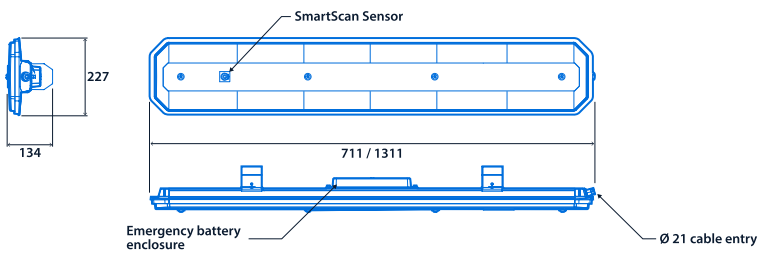

Construction

Housing	Extruded aluminium body with die-cast aluminium ends	Finish	Full polyester powder coat
Body colour	Graphite Silver (RAL 9006)	Optical assembly	High impact UV stabilised polycarbonate cover with polycarbonate high efficiency LED lenses
Gasket	Long life silicone gasket	Cover fixings	Stainless steel Pozidriv

LED characteristics

CRI	80+	Colour temperature	4000 K
Rated life (hours)	100 K - L70/B10	LED protection	LUX Guard
Driver efficiency	>94%	Replaceable light source	Yes
Power factor	>0.95	MacAdam ellipse	3 Step

Dimensions