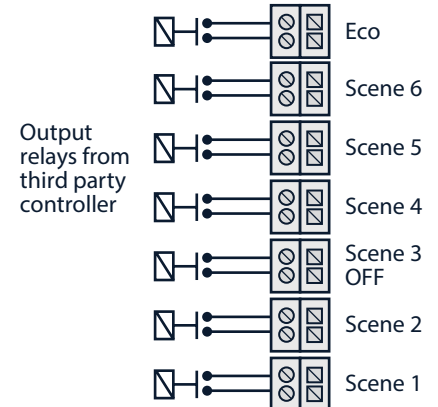

5

Max. 0.5m

PROGRAMMING

The **Smartscan Interface** is programmed with the **SmartScan Programmer**. This device uses bi-directional infrared to program the **SmartScan Interface**.

Ensure at all times, during use, only one device can be 'seen' by the Programmer. Use the SmartScan Emergency Menu.

NOTE: The **SmartScan Interface** does not support any other functions from the Programmer menu.

TYPICAL CONNECTIONS

- 1** To provide Global override to switch SmartScan to permanent ON. With separate reset to Automatic operation.

Example - Latching alarm relay from Fire Alarm with separate reset retractive switch

- 2** To provide switching to SmartScan lighting using a third party controller.

To select ECO, SCENE 1 to 6
Note: Scene 3 is default OFF (0%)