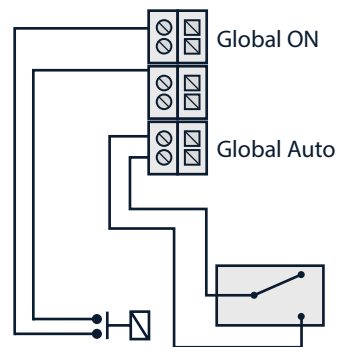

5

Max. 0.5m

PROGRAMMING

The **Smartscan Interface** is programmed with the **SmartScan Programmer**. This device uses bi-directional infrared to program the **SmartScan Interface**.

Ensure at all times, during use, only one device can be 'seen' by the Programmer. Use the SmartScan Emergency Menu.

NOTE: The **SmartScan Interface** does not support any other functions from the Programmer menu.

TYPICAL CONNECTIONS

- 1** To provide Global override to switch SmartScan to permanent ON. With separate reset to Automatic operation.

Example - Latching alarm relay from Fire Alarm with separate reset retractive switch

- 2** To provide switching to SmartScan lighting using a third party controller.

To select ECO, SCENE 1 to 6
Note: Scene 3 is default OFF (0%)