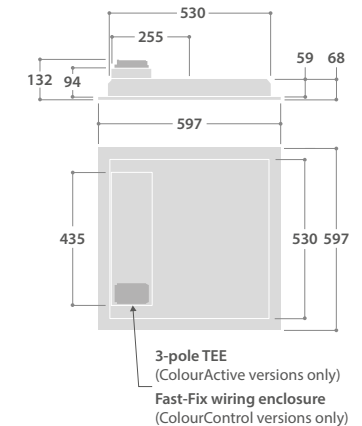

DIMENSIONS

WEIGHTS

APPROX. kg
4.6

EMERGENCY
Add 0.3kg to weight listed.

COLOURACTIVE
Add 0.2kg to weight listed.

ACCESSORIES

DESCRIPTION	CAT. NO.
Recessing frame for plasterboard ceiling	RAD 16877
Optional side arm suspension kit (4 arms per kit - not required for lay-in mounting)	IK 20277