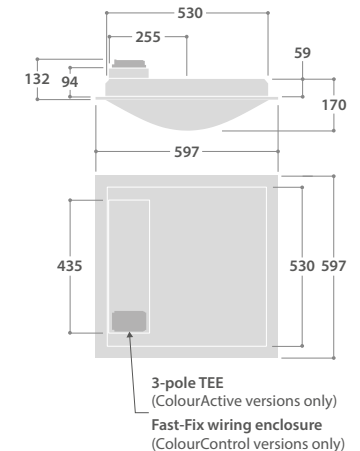

E.g. WSD16RMCA

W SmartScan	SD Skydome	16 16W	R Recessed	M 600 x 600mm	CA ColourActive
-------------	------------	--------	------------	---------------	-----------------

◆ Optional, leave blank if emergency is not required

* Prefix W only with CA control gear ** Prefix E and T only with CC control gear

SmartScan Configurations

Find out more at www.thorlux.com/smartsan

DIMENSIONS

WEIGHTS

APPROX. kg

4.6

EMERGENCY
Add 0.3kg to weight listed.