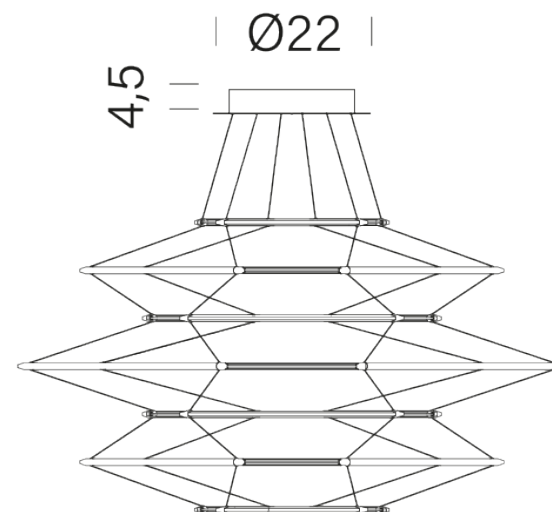

2700K

LAMPING

Source	linear LED
Total power	60W
Emission	diffused
Switching	1-10V
Tension	110-230V
Color temperature	2700K
Luminous flux	5700lm (nominal flux)
Typ CRI	90
Dimensions	ø90x50
Notes	total height 65cm, cable length 2,5m, TRIAC VERSION on request
Net lamp weight	1,5kg kg

Codes

DRP LNN 52
DRP LDD 52
DRP LGG 52

Structure

black
silver
gold

PACKAGE

Package 01

Dimension: 110X110X60 cm

Certificazioni

90

4,5

Ø22

50±2