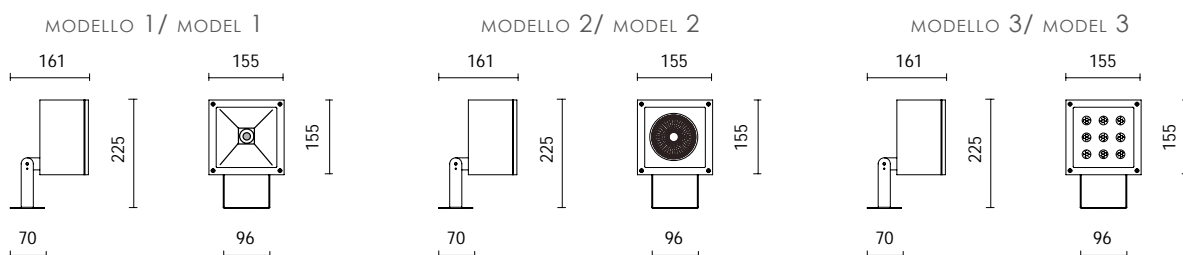

Scopri anche / look at:

Mini Orfeo

pag. 36

Esterni a soffitto & parete

Exterior wall & ceiling

CE	IP65
LED	RG1
CRI 80/90	Driver incl.
L80 B10	Mac Adam 3
50000H	

MINI ORFEO PRO

Z. COLOR

- antracite/anthracite -06
- grigio chiaro/clear grey -37
- custom -99

X. CRI80 5

CRI90 6

Y. 4000K 7

3000K 8

CODICE / CODE	W	LM	FASCIO / BEAM	DIFFUSORE / DIFFUSER
MODELLO 1/ MODEL 1				
MTP.5451. 0 X Y. Z	12,5W/230V LED	2650/2540	60°	trasparente/transparent
MTP.5451. 1 X Y. Z	12,5W/230V LED	2650/2540	60°	satinato/satin
MODELLO 2/ MODEL 2				
MTP.5453. 1 X Y. Z	12,5W/230V LED	2650/2540	13°	trasparente/transparent
MTP.5453. 2 X Y. Z	12,5W/230V LED	2650/2540	20°	trasparente/transparent
MTP.5453. 3 X Y. Z	12,5W/230V LED	2650/2540	38°	trasparente/transparent
MODELLO 3/ MODEL 3				
MTP.5454. 1 X Y. Z	18W/230V LED	1880/1750	15°	trasparente/transparent
MTP.5454. 2 X Y. Z	18W/230V LED	1880/1750	25°	trasparente/transparent
MTP.5454. 3 X Y. Z	18W/230V LED	1880/1750	38°	trasparente/transparent