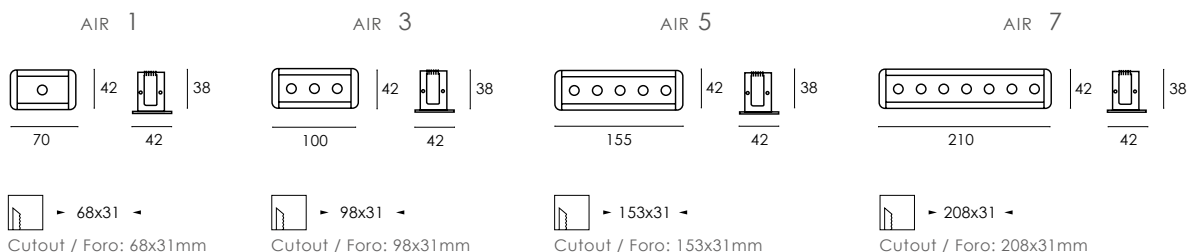

OPTIC
25° 2

OPTIC
60° 6

X.
CRI80
5

CRI90
6

Y.
4000K
7

3000K
8

DIM
1-10V
A1

DALI
A2

CODICE / CODE	D.MM	W	LM	FASCIO / BEAM
AIR 1				
JAI.5261. 2 X Y. Z	70x42	1.2/2W/230V LED 350/500mA	108/93	25°
JAI.5261. 6 X Y. Z	70x42	1.2/2W/230V LED 350/500mA	108/93	60°
AIR 3				
JAI.5263. 2 X Y. Z	100x42	3x1.2/2W/230V LED 350/500mA	323/278	25°
JAI.5263. 6 X Y. Z	100x42	3x1.2/2W/230V LED 350/500mA	323/278	60°
AIR 5				
JAI.5265. 2 X Y. Z	155x42	5x1.2/2W/230V LED 350/500mA	538/462	25°
JAI.5265. 6 X Y. Z	155x42	5x1.2/2W/230V LED 350/500mA	538/462	60°
AIR 7				
JAI.5267. 2 X Y. Z	210x42	7x1.2/2W/230V LED 350/500mA	756/650	25°
JAI.5267. 6 X Y. Z	210x42	7x1.2/2W/230V LED 350/500mA	756/650	60°