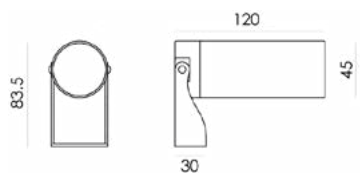

D.
18°
1

36°
2

60°
3

CR180
5

4000K
7

3000K
8

CODICE / CODE	W	K	LM	FASCIO / BEAM
LAA.5107. D 5 7. Z	7W/230V LED	4000	840	18°/36°/60°
LAA.5107. D 5 8. Z	7W/230V LED	3000	793	18°/36°/60°

ACCESSORI / ACCESSORIES

LAA.SP
Picchetto Inox.
Inox Spike.

LAA.AS
Asta h.300mm con picchetto.
Rod h.300mm with spike.

AAA.CN3
Connettore IP68, 3vie.
IP68 waterproof connector, 3way.

AAA.CN4
Connettore IP68, 4vie.
IP68 waterproof connector, 4way.