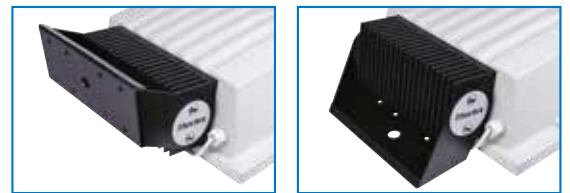

STARGUARD

COLUMN ACCESSORIES

POT-89 or **CA2/SG-89** - fits over 76 dia. shaft 4, 5 and 6m columns

POT-114 or **CA2/SG-114** - fits over 101 dia. spigot insert on 8 and 10m columns

MOUNTING BRACKET

Universal mounting bracket - Wall position

Universal mounting bracket - Pole top position

OPTIONS

DESCRIPTION	SUFFIX	EXAMPLE
Photocell	PC	STG 17565LPC

DIMENSIONS

PHOTOMETRIC GUIDE

Luminaire Lumen Output:
62W = 7045lm
140W = 15850lm

Smart External version

AREA FLOODLIGHT LUMINAIRES

IP65 UK CA CE LED WINDAGE - 0.10m²

SPECIFICATION

- Corrosion-resistant and fire-retardant GRP moulded body - light grey finish
- Clear toughened/safety glass cover
- Aluminium heat sink ensures cool running of control gear and LEDs for optimum life in high ambient temperatures
- High elevation peak beam angle for outstanding area coverage relative to mounting height
- High beam efficiency with low glare
- Smart External versions with intelligent lighting control for use up to 12 metres mounting height
- SmartScan wireless technology removes the need for control cabling. Ideal for retro-fit
- Universal mounting bracket for pole top or wall mounting
- Photocell option
- Fitted with 4000K or 5700K LEDs