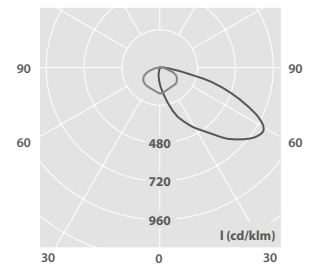

Universal mounting bracket - Pole top position

OPTIONS

DESCRIPTION	SUFFIX	EXAMPLE
Photocell	PC	STG 17565LPC

DIMENSIONS

PHOTOMETRIC GUIDE

Luminaire Lumen Output:
62W = 7045lm
140W = 15850lm

Smart External version