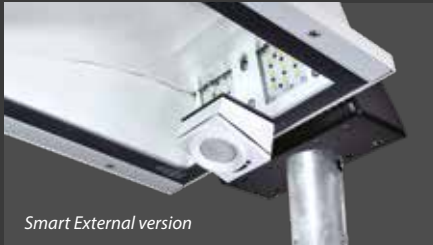

STARGUARD

COLUMN ACCESSORIES

POT-89 or **CA2/SG-89** - fits over 76 dia. shaft 4, 5 and 6m columns

POT-114 or **CA2/SG-114** - fits over 101 dia. spigot insert on 8 and 10m columns

MOUNTING BRACKET

Universal mounting bracket - Wall position

Universal mounting bracket - Pole top position

OPTIONS

DESCRIPTION	SUFFIX	EXAMPLE
Photocell	PC	STG 17565LPC

DIMENSIONS

PHOTOMETRIC GUIDE

Luminaire Lumen Output:
62W = 7045lm
140W = 15850lm

Smart External version

AREA FLOODLIGHT LUMINAIRES

IP65 UK CA CE LED WINDAGE - 0.10m²

SPECIFICATION

- Corrosion-resistant and fire-retardant GRP moulded body - light grey finish
- Clear toughened/safety glass cover
- Aluminium heat sink ensures cool running of control gear and LEDs for optimum life in high ambient temperatures
- High elevation peak beam angle for outstanding area coverage relative to mounting height
- High beam efficiency with low glare
- Smart External versions with intelligent lighting control for use up to 12 metres mounting height
- SmartScan wireless technology removes the need for control cabling. Ideal for retro-fit
- Universal mounting bracket for pole top or wall mounting
- Photocell option
- Fitted with 4000K or 5700K LEDs