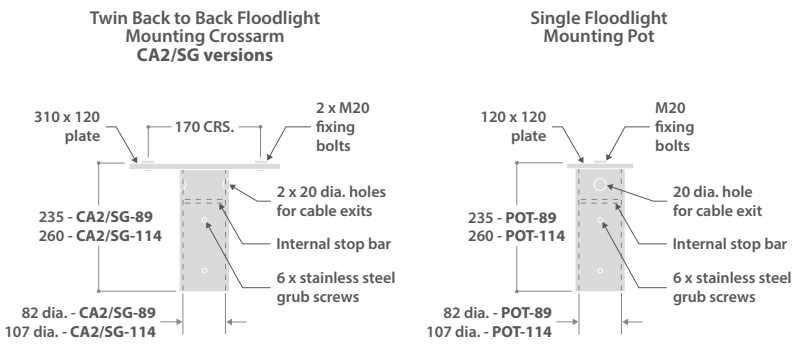

STARGUARD

COLUMN ACCESSORIES

POT-89 or **CA2/SG-89** - fits over 76 dia. shaft 4, 5 and 6m columns

POT-114 or **CA2/SG-114** - fits over 101 dia. spigot insert on 8 and 10m columns

MOUNTING BRACKET

Universal mounting bracket - Wall position

Universal mounting bracket - Pole top position

OPTIONS

DESCRIPTION	SUFFIX	EXAMPLE
Photocell	PC	STG 17565LPC

DIMENSIONS

PHOTOMETRIC GUIDE

Luminaire Lumen Output:
62W = 7045lm
140W = 15850lm

Smart External version

AREA FLOODLIGHT LUMINAIRES

IP65 UK CA CE LED WINDAGE - 0.10m²

SPECIFICATION

- Corrosion-resistant and fire-retardant GRP moulded body - light grey finish
- Clear toughened/safety glass cover
- Aluminium heat sink ensures cool running of control gear and LEDs for optimum life in high ambient temperatures
- High elevation peak beam angle for outstanding area coverage relative to mounting height
- High beam efficiency with low glare
- Smart External versions with intelligent lighting control for use up to 12 metres mounting height
- SmartScan wireless technology removes the need for control cabling. Ideal for retro-fit
- Universal mounting bracket for pole top or wall mounting
- Photocell option
- Fitted with 4000K or 5700K LEDs