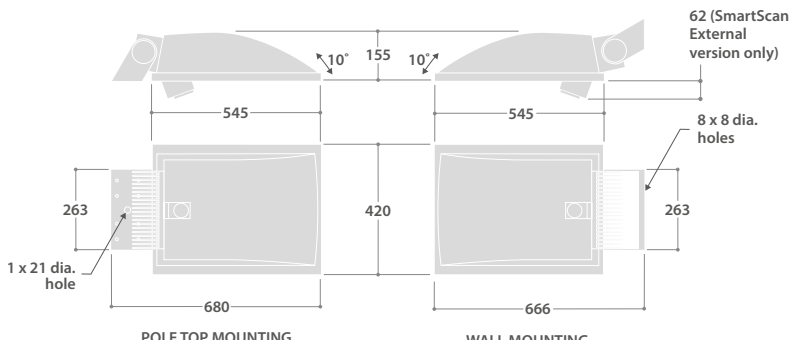

STARGUARD

COLUMN ACCESSORIES

POT-89 or **CA2/SG-89** - fits over 76 dia. shaft 4, 5 and 6m columns

POT-114 or **CA2/SG-114** - fits over 101 dia. spigot insert on 8 and 10m columns

MOUNTING BRACKET

Universal mounting bracket - Wall position

Universal mounting bracket - Pole top position

OPTIONS

DESCRIPTION	SUFFIX	EXAMPLE
Photocell	PC	STG 17565LPC

DIMENSIONS

PHOTOMETRIC GUIDE

Luminaire Lumen Output:
62W = 7045lm
140W = 15850lm

Smart External version

AREA FLOODLIGHT LUMINAIRES

IP65 UK CA CE LED WINDAGE - 0.10m²

SPECIFICATION

- Corrosion-resistant and fire-retardant GRP moulded body - light grey finish
- Clear toughened/safety glass cover
- Aluminium heat sink ensures cool running of control gear and LEDs for optimum life in high ambient temperatures
- High elevation peak beam angle for outstanding area coverage relative to mounting height
- High beam efficiency with low glare
- Smart External versions with intelligent lighting control for use up to 12 metres mounting height
- SmartScan wireless technology removes the need for control cabling. Ideal for retro-fit
- Universal mounting bracket for pole top or wall mounting
- Photocell option
- Fitted with 4000K or 5700K LEDs