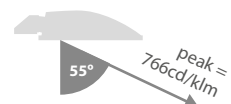

Universal mounting bracket - Pole top position

OPTIONS

DESCRIPTION	SUFFIX	EXAMPLE
Photocell	PC	STG 17565LPC

DIMENSIONS

PHOTOMETRIC GUIDE

Luminaire Lumen Output:
62W = 7045lm
140W = 15850lm

Smart External version

AREA FLOODLIGHT LUMINAIRES

IP65 UK CA CE LED WINDAGE - 0.10m²

SPECIFICATION

- Corrosion-resistant and fire-retardant GRP moulded body - light grey finish
- Clear toughened/safety glass cover
- Aluminium heat sink ensures cool running of control gear and LEDs for optimum life in high ambient temperatures
- High elevation peak beam angle for outstanding area coverage relative to mounting height
- High beam efficiency with low glare
- Smart External versions with intelligent lighting control for use up to 12 metres mounting height
- SmartScan wireless technology removes the need for control cabling. Ideal for retro-fit
- Universal mounting bracket for pole top or wall mounting
- Photocell option
- Fitted with 4000K or 5700K LEDs