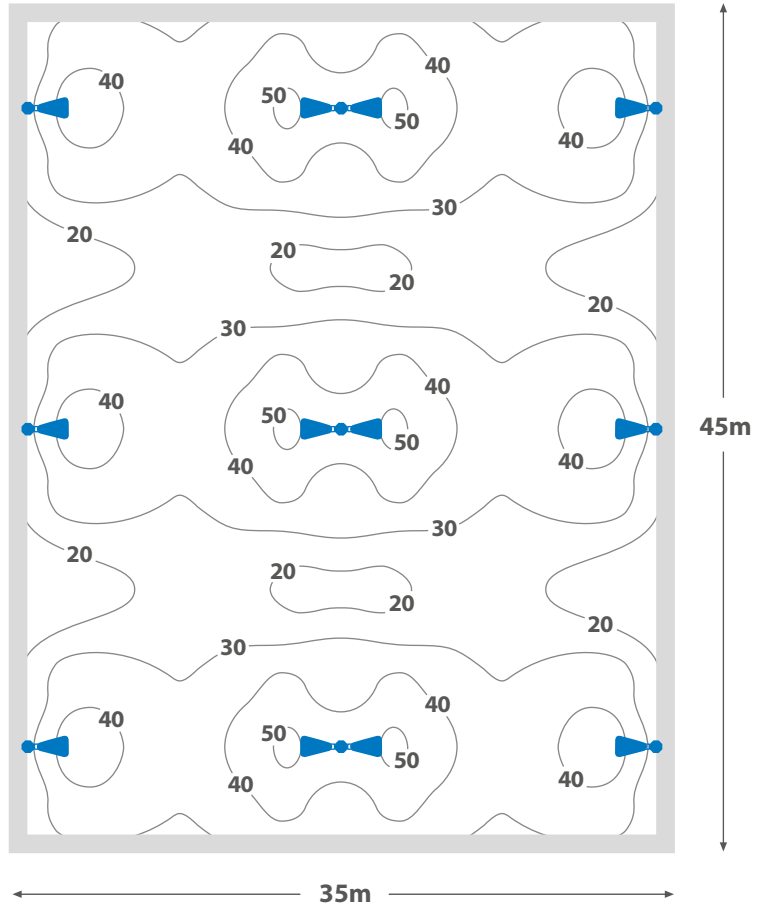

< 2% Upward Light ✓

Help reduce light pollution and protect the night sky by selecting < 2% upward light luminaires

STARFLOOD

PHOTOMETRIC GUIDE

Luminaire Lumen Output:
 20W = 2835lm
 34W = 4575lm
 42W = 5400lm

PERFORMANCE GUIDE

20W LED

| SPACING | AVERAGE ILLUMINANCE | UNIFORMITY (min/av) |
|---|---------------------|---------------------|
| 4m mounting height - 6m forward throw | | |
| 8m ctrs | 40 lux | 0.44 |
| 10m ctrs | 30 lux | 0.47 |
| 12m ctrs | 23 lux | 0.29 |
| 14m ctrs | 17 lux | 0.20 |
| 5m mounting height - 8m forward throw | | |
| 8m ctrs | 24 lux | 0.34 |
| 10m ctrs | 19 lux | 0.36 |
| 12m ctrs | 16 lux | 0.39 |
| 14m ctrs | 14 lux | 0.33 |
| 6m mounting height - 10m forward throw | | |
| 8m ctrs | 20 lux | 0.33 |
| 10m ctrs | 16 lux | 0.34 |
| 12m ctrs | 13 lux | 0.37 |
| 14m ctrs | 11 lux | 0.39 |

FIGURES ARE BASED ON INITIAL LUMENS

TYPICAL SPACING GUIDE

42W LED / 6m mounting height / 17.5 x 17.5m spacing -
 Average illuminance = 32 lux / Uniformity = 0.31

DIMENSIONS