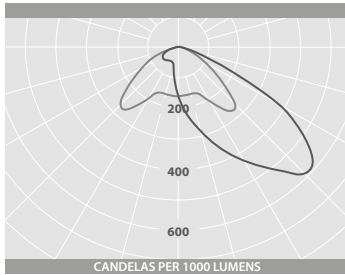

■ For use with spigot adaptor **POT-89**, can accommodate up to 4 Starfloods

HIGH PERFORMANCE MINI LED FLOODLIGHTS

IP66 IK10 UK CA CE LED

WINDAGE - 0.06m²

SPECIFICATION

- Graphite full polyester powder finish. Silver option RAL9006
- Strong die-cast LM6M aluminium body
- Highly impact resistant polycarbonate cover and acrylic high efficiency LED lenses
- Photocell option
- Smart External versions with intelligent lighting control for use up to 6 metres mounting height
- SmartScan wireless technology removes the need for control cabling. Ideal for retro-fit
- Fitted with 4000K LEDs

| | LED | CAT. No. | APPROX. kg |
|----------------|-----|-------------|------------|
| SMART EXTERNAL | 20W | STF 17567SS | 2.3 |
| | 34W | STF 17568SS | 2.3 |
| STANDARD | 20W | STF 17569L | 2.2 |
| | 34W | STF 17570L | 2.2 |
| | 42W | STF 17571L | 2.2 |

< 2% Upward Light ✓

Help reduce light pollution and protect the night sky by selecting < 2% upward light luminaires

STARFLOOD

PHOTOMETRIC GUIDE

Luminaire Lumen Output:
 20W = 2835lm
 34W = 4575lm
 42W = 5400lm