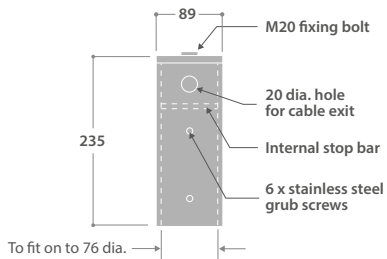

STARFLOOD

IMPRESSIVE VERSATILITY

MOUNTING OPTIONS

Corner mounting bracket

Wide mounting bracket

Single luminaire pole top mount

Single luminaire pole top mount

Pole top mounting kit

Spigot adaptor

DESCRIPTION

CAT. No

APPROX. kg

| | | |
|---|---------------------|-----|
| Single luminaire pole top mount finished silver (76mm dia.) | STF 18750SV3 | 1.2 |
| Single luminaire pole top mount finished graphite (76mm dia.) | STF 18750G2 | 1.2 |
| Single luminaire pole top mount finished silver (60mm dia.) | STF 18751SV3 | 1.5 |
| Single luminaire pole top mount finished graphite (60mm dia.) | STF 18751G2 | 1.5 |
| Pole top mounting kit finished silver ■ | STF 17330SV3 | 1.4 |
| Pole top mounting kit finished graphite ■ | STF 17330G2 | 1.4 |
| Galvanised spigot adaptor for 76 dia. shaft | POT-89 | 2.9 |
| Corner mounting bracket finished graphite | STF 17329G2 | 0.5 |
| Wide mounting bracket finished graphite | STF 17328G2 | 0.5 |

■ For use with spigot adaptor **POT-89**, can accommodate up to 4 Starfloods

HIGH PERFORMANCE MINI LED FLOODLIGHTS

IP66 IK10 UK CA CE LED

WINDAGE - 0.06m²

SPECIFICATION

- Graphite full polyester powder finish. Silver option RAL9006
- Strong die-cast LM6M aluminium body
- Highly impact resistant polycarbonate cover and acrylic high efficiency LED lenses
- Photocell option
- Smart External versions with intelligent lighting control for use up to 6 metres mounting height
- SmartScan wireless technology removes the need for control cabling. Ideal for retro-fit
- Fitted with 4000K LEDs

FIGURES ARE BASED ON INITIAL LUMENS

TYPICAL SPACING GUIDE

42W LED / 6m mounting height / 17.5 x 17.5m spacing -
 Average illuminance = 32 lux / Uniformity = 0.31

DIMENSIONS