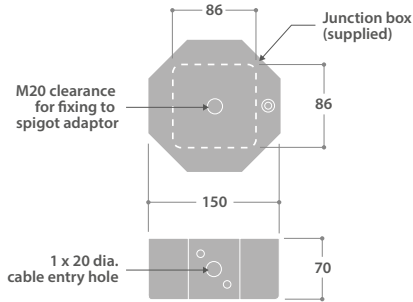

STARFLOOD

IMPRESSIVE VERSATILITY

MOUNTING OPTIONS

Corner mounting bracket

Wide mounting bracket

Single luminaire pole top mount

Single luminaire pole top mount

Pole top mounting kit

Spigot adaptor

DESCRIPTION

CAT. No

APPROX. kg

| | | |
|---|---------------------|-----|
| Single luminaire pole top mount finished silver (76mm dia.) | STF 18750SV3 | 1.2 |
| Single luminaire pole top mount finished graphite (76mm dia.) | STF 18750G2 | 1.2 |
| Single luminaire pole top mount finished silver (60mm dia.) | STF 18751SV3 | 1.5 |
| Single luminaire pole top mount finished graphite (60mm dia.) | STF 18751G2 | 1.5 |
| Pole top mounting kit finished silver ■ | STF 17330SV3 | 1.4 |
| Pole top mounting kit finished graphite ■ | STF 17330G2 | 1.4 |
| Galvanised spigot adaptor for 76 dia. shaft | POT-89 | 2.9 |
| Corner mounting bracket finished graphite | STF 17329G2 | 0.5 |
| Wide mounting bracket finished graphite | STF 17328G2 | 0.5 |

■ For use with spigot adaptor **POT-89**, can accommodate up to 4 Starfloods

HIGH PERFORMANCE MINI LED FLOODLIGHTS

IP66 IK10 UK CA CE LED

WINDAGE - 0.06m²

SPECIFICATION

- Graphite full polyester powder finish. Silver option RAL9006
- Strong die-cast LM6M aluminium body
- Highly impact resistant polycarbonate cover and acrylic high efficiency LED lenses
- Photocell option
- Smart External versions with intelligent lighting control for use up to 6 metres mounting height
- SmartScan wireless technology removes the need for control cabling. Ideal for retro-fit
- Fitted with 4000K LEDs

FIGURES ARE BASED ON INITIAL LUMENS

TYPICAL SPACING GUIDE

42W LED / 6m mounting height / 17.5 x 17.5m spacing -
 Average illuminance = 32 lux / Uniformity = 0.31

DIMENSIONS