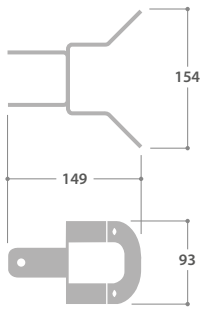

MOUNTING OPTIONS

Corner mounting bracket