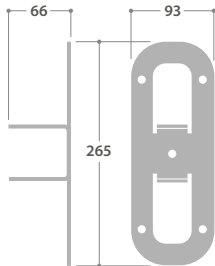

Wide mounting bracket