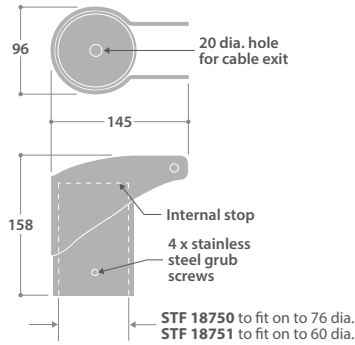

STARFLOOD

IMPRESSIVE VERSATILITY

MOUNTING OPTIONS

Corner mounting bracket

Wide mounting bracket

Single luminaire pole top mount

Single luminaire pole top mount

Pole top mounting kit

Spigot adaptor

DESCRIPTION

CAT. No

APPROX. kg

| | | |
|---|---------------------|-----|
| Single luminaire pole top mount finished silver (76mm dia.) | STF 18750SV3 | 1.2 |
| Single luminaire pole top mount finished graphite (76mm dia.) | STF 18750G2 | 1.2 |
| Single luminaire pole top mount finished silver (60mm dia.) | STF 18751SV3 | 1.5 |
| Single luminaire pole top mount finished graphite (60mm dia.) | STF 18751G2 | 1.5 |
| Pole top mounting kit finished silver ■ | STF 17330SV3 | 1.4 |
| Pole top mounting kit finished graphite ■ | STF 17330G2 | 1.4 |
| Galvanised spigot adaptor for 76 dia. shaft | POT-89 | 2.9 |
| Corner mounting bracket finished graphite | STF 17329G2 | 0.5 |
| Wide mounting bracket finished graphite | STF 17328G2 | 0.5 |

■ For use with spigot adaptor **POT-89**, can accommodate up to 4 Starfloods

HIGH PERFORMANCE MINI LED FLOODLIGHTS

IP66 IK10 UK CA CE LED

WINDAGE - 0.06m²

SPECIFICATION

- Graphite full polyester powder finish. Silver option RAL9006
- Strong die-cast LM6M aluminium body
- Highly impact resistant polycarbonate cover and acrylic high efficiency LED lenses
- Photocell option
- Smart External versions with intelligent lighting control for use up to 6 metres mounting height
- SmartScan wireless technology removes the need for control cabling. Ideal for retro-fit
- Fitted with 4000K LEDs

FIGURES ARE BASED ON INITIAL LUMENS

TYPICAL SPACING GUIDE

42W LED / 6m mounting height / 17.5 x 17.5m spacing -
 Average illuminance = 32 lux / Uniformity = 0.31

DIMENSIONS