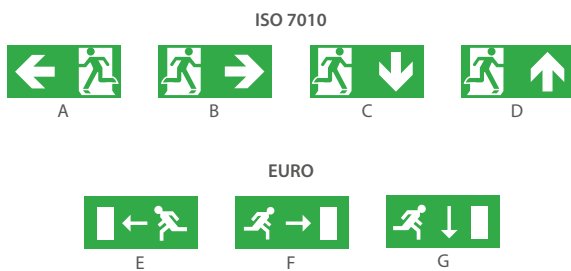

SORTIE

RANGE

ISO 7010 LEGEND	CAT. No	EURO LEGEND	CAT. No	APPROX. kg	TYPE
Emergency					
A	ESE 15250	E	ESE 13621	1.3	Maintained
B	ESE 15251	F	ESE 13622	1.3	Maintained
C	ESE 15252	G	ESE 13623	1.3	Maintained
D	ESE 15253			1.3	Maintained
AutoTest					
A	TSE 15250	E	TSE 13621	1.3	Maintained
B	TSE 15251	F	TSE 13622	1.3	Maintained
C	TSE 15252	G	TSE 13623	1.3	Maintained
D	TSE 15253			1.3	Maintained

SPARES

DESCRIPTION	CAT. No.	APPROX. kg
Nickel Metal Hydride (NiMH) battery	EMB 617	0.15

LEGEND OPTIONS

LED EXIT SIGNS

SPECIFICATION

- Clear cover and off-white body in polycarbonate
- 25.6m maximum viewing distance in accordance with BS EN 1838
- Three hour, maintained emergency operation
- Low power consumption (1W total)
- Extremely long LED lifetime, up to 100,000 hours
- Emergency and AutoTest versions
- Stylish and robust
- Choice of legends

DIMENSIONS