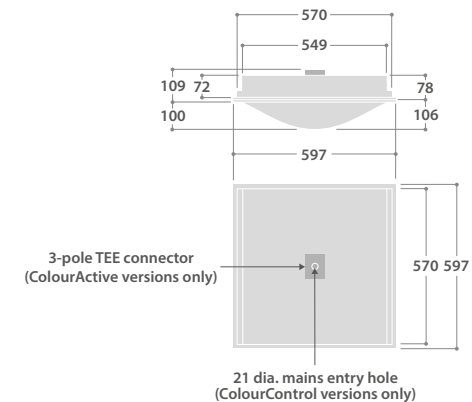

LL/CW 118.6

For LED characteristics explanation see www.thorlux.com/led-guide

RANGE

COLOURACTIVE LUMINAIRE - with integral wireless SmartScan Sensor

NOMINAL SIZE (mm)	LED	CAT. No.	APPROX. kg
600 X 600	16W	SD 18807CA	6.9
	31W	SD 18808CA	6.9
	41W	SD 19138CA	6.9

COLOURCONTROL LUMINAIRE - for use with SmartScan Stand-alone Sensor

NOMINAL SIZE (mm)	LED	CAT. No.	APPROX. kg
600 X 600	16W	SD 17247CC	6.7
	31W	SD 17248CC	6.7
	41W	SD 19139CC	6.7

EMERGENCY VERSION - prefix catalogue number with:

ESD - Emergency (Only available when selecting the 'CC' suffix)
TSD - AutoTest

WSD - SmartScan (Only available when selecting the 'CA' suffix)

e.g. **WSD 18807CA** etc.

Add 0.3kg to weights listed

DIMENSIONS

WEB LINK >

"PLUG AND PLAY"
LIGHTING CABLE
MANAGEMENT