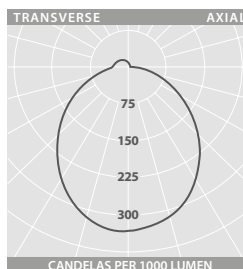

RANGE

	NOMINAL SIZE (mm)	LED	CAT. No.	APPROX. kg	LENGTH (mm)	FIXINGS	CIRCUIT
SMART	1500	21W	KB 17606 ■	3.3	1560	Suitable for BESA fixing on 600 to 610mm centres	D/SS
		28W	KB 16107 ■	3.3			D/SS
		37W	KB 16108 ■	3.3			D/SS
		49W	KB 16103 ▲	4.1			D/SS
		63W	KB 16104 ▲	4.1			D/SS
STANDARD	1500	21W	KB 17607 ■	3.2	1510	As above	L/A
		28W	KB 16105 ■	3.2			L/A
		37W	KB 16106 ■	3.2			L/A
		49W	KB 16101 ▲	4.0			L/A
		63W	KB 16102 ▲	4.0			L/A

PHOTOMETRIC GUIDE

WIDE BODY

Luminaire Lumen Output:
 49W = 7670lm
 63W = 9465lm

NARROW BODY

Luminaire Lumen Output:
 21W = 3555lm
 28W = 4590lm
 37W = 5860lm

DIMENSIONS

SmartScan Configurations

Find out more at www.thorlux.com/smartsan