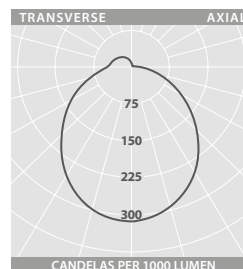

PHOTOMETRIC GUIDE

WIDE BODY

Luminaire Lumen Output:
49W = 7670lm
63W = 9465lm

NARROW BODY

Luminaire Lumen Output:
21W = 3555lm
28W = 4590lm
37W = 5860lm