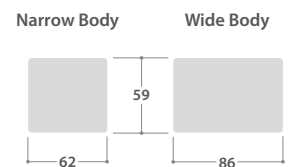

PHOTOMETRIC GUIDE

WIDE BODY

Luminaire Lumen Output:
 49W = 7670lm
 63W = 9465lm

NARROW BODY

Luminaire Lumen Output:
 21W = 3555lm
 28W = 4590lm
 37W = 5860lm

DIMENSIONS

SmartScan Configurations

Find out more at www.thorlux.com/smartsan