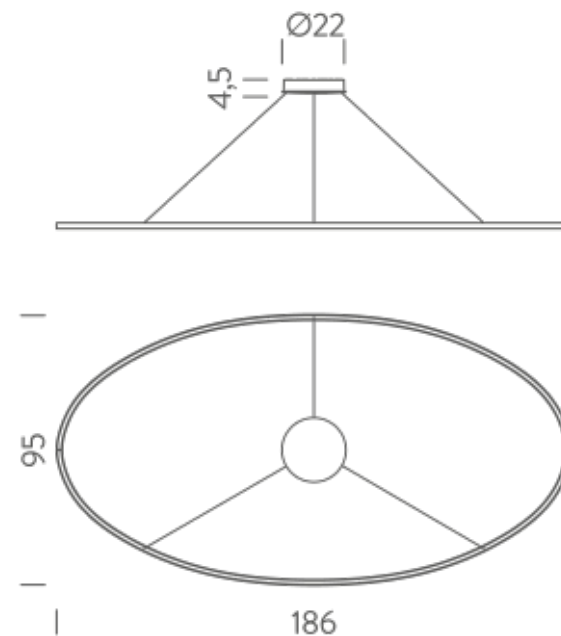

LAMPING

Source	linear LED
Total power	85W
Emission	diffused orientable
Switching	dimnable 1-10V
Tension	110/240V
Color temperature	2700K
Luminous flux	4425lm
Typ CRI	85
Energy class	A+
Materials	Aluminium
Notes	adjustable cable length from 2,5 to 0,4 m, DALI version on request

Codes

ELP LW2 58
ELP LN2 58
ELP LO2 58

Structure/Diffuser

white/white
black/white
gold painted/white

PACKAGE

Package 01 Dimension: 14x101x201 cm / Gross weight: 7,5 kg

Certificazioni

UPLIGHT 3000K

LAMPING

Source	linear LED
Total power	85W
Emission	diffused orientable
Switching	dimnable 1-10V
Tension	110/240V
Color temperature	3000K
Luminous flux	4425lm
Typ CRI	85
Energy class	A+
Materials	Aluminium
Notes	adjustable cable length from 2,5 to 0,4 m, DALI version on request

Codes

ELP LWW 58
ELP LNW 58
ELP LOW 58

Structure/Diffuser

white/white
black/white
gold painted/white

PACKAGE

Package 01 Dimension: 14x101x201 cm / Gross weight: 7,5 kg

Certificazioni