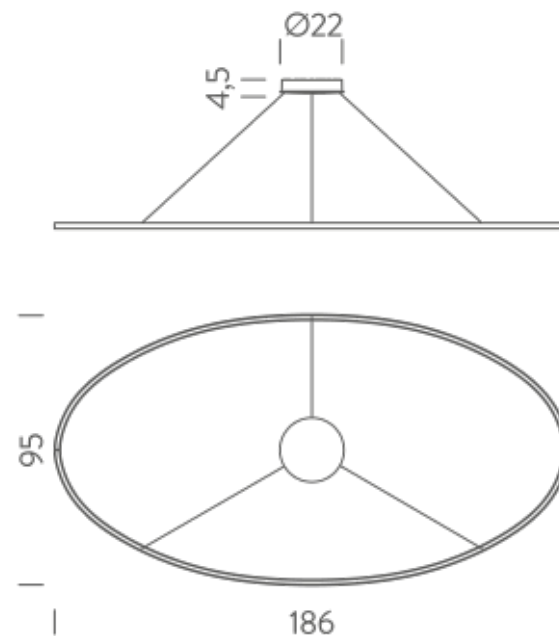

Codes

ELP LWW 59
ELP LNW 59
ELP LOW 59

Structure/Diffuser

white/white
black/white
gold painted/white

PACKAGE

Package 01 Dimension: 14x101x201 cm / Gross weight: 7,5 kg

Certificazioni

UPLIGHT 2700K

LAMPING

Source	linear LED
Total power	85W
Emission	diffused orientable
Switching	dimnable 1-10V
Tension	110/240V
Color temperature	2700K
Luminous flux	4425lm
Typ CRI	85
Energy class	A+
Materials	Aluminium
Notes	adjustable cable length from 2,5 to 0,4 m, DALI version on request

Codes

ELP LW2 58
ELP LN2 58
ELP LO2 58

Structure/Diffuser

white/white
black/white
gold painted/white

PACKAGE

Package 01 Dimension: 14x101x201 cm / Gross weight: 7,5 kg

Certificazioni

UPLIGHT 3000K

Codes

ELP LWW 58
ELP LNW 58
ELP LOW 58

Structure/Diffuser

white/white
black/white
gold painted/white

PACKAGE

Package 01 Dimension: 14x101x201 cm / Gross weight: 7,5 kg

Certificazioni