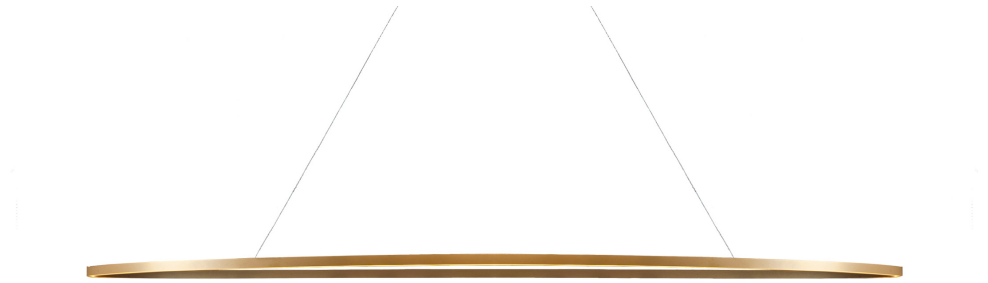

ELLISSE PENDANT MEGA

Federico Palazzari

Collection of LED pendants, floor/wall lamps available in different versions: major, minor, double, triple and mega provides a direct or indirect diffused light.

In extruded aluminum in different versions: matt lacquered in the finishes, white, black and gold painted.

Equipped with an opal diffuser.

The lamps are made using a proprietary extrusion coupling technology.

Ellisse Major is also available as floor or wall versions and is provided with a black marble base or a wall hook accessory.

DOWNLIGHT 2700K

LAMPING

Source	linear LED
Total power	85W
Emission	diffused orientable
Switching	dimnable 1-10V
Tension	110/240V
Color temperature	2700K
Luminous flux	4425lm
Typ CRI	85
Energy class	A+
Materials	Aluminium
Notes	adjustable cable length from 2,5 to 0,4 m, DALI version on request