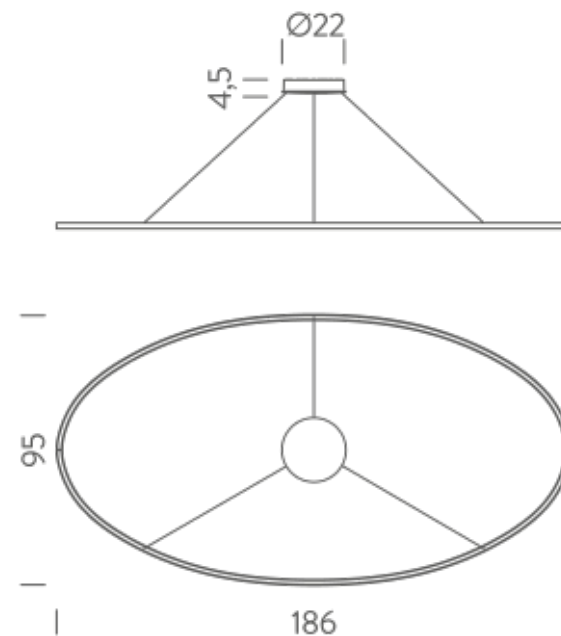

DOWNLIGHT 2700K

LAMPING

Source	linear LED
Total power	85W
Emission	diffused orientable
Switching	dimnable 1-10V
Tension	110/240V
Color temperature	2700K
Luminous flux	4425lm
Typ CRI	85
Energy class	A+
Materials	Aluminium
Notes	adjustable cable length from 2,5 to 0,4 m, DALI version on request

Codes

ELP LW2 59
ELP LN2 59
ELP LO2 59

Structure/Diffuser

white/white
black/white
gold painted/white

PACKAGE

Package 01 Dimension: 14x101x201 cm / Gross weight: 7,5 kg

Certificazioni

DOWNLIGHT 3000K

Codes

ELP LWW 59
ELP LNW 59
ELP LOW 59

Structure/Diffuser

white/white
black/white
gold painted/white

PACKAGE

Package 01 Dimension: 14x101x201 cm / Gross weight: 7,5 kg

Certificazioni

UPLIGHT 2700K

Codes

ELP LWW 58
ELP LNW 58
ELP LOW 58

Structure/Diffuser

white/white
black/white
gold painted/white

PACKAGE

Package 01 Dimension: 14x101x201 cm / Gross weight: 7,5 kg

Certificazioni