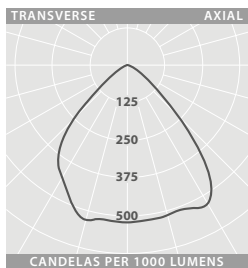

DIMENSIONS

Nominal size	Fixing Centres		
	Min.	Max.	Recommended
800	400	500	420
1400	600	1100	700

PHOTOMETRIC GUIDE

AREA BROAD

Luminaire Lumen Output:
 113W = 16485 lm
 141W = 23065 lm
 228W = 33465 lm

WEIGHTS