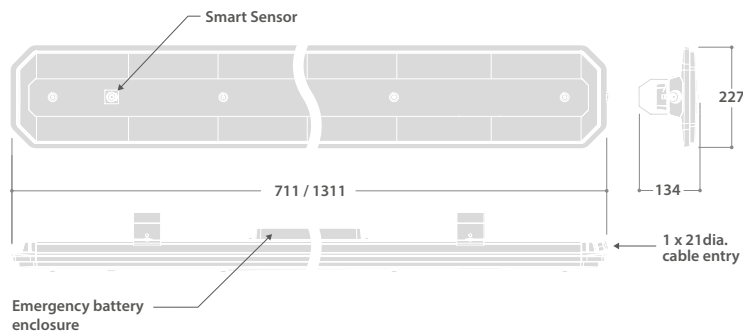

VISIO SPORT

IP66 | IP54 SMART VERSION | IK10 | IK09 SMART VERSION |

Ball Impact Resistant

The Visio Sport retains all of the resilient properties of the Visio Pro with the added benefit of ball impact resistance. Designed for use in indoor sports facilities, the Visio Sport is rated IK10 and compliant with the demanding ball impact testing requirements from DIN EN 18032 Part 3 and DIN VDE 0710 Part 13.

DIMENSIONS

Nominal size	Fixing Centres		
	Min.	Max.	Recommended
800	400	500	420
1400	600	1100	700

PHOTOMETRIC GUIDE

AREA BROAD

Luminaire Lumen Output:
 113W = 16485 lm
 141W = 23065 lm
 228W = 33465 lm

WEIGHTS

WATTAGE	APPROX. kg
113W	5.2
141W	9.2
228W	9.6

EMERGENCY

Add 0.3kg to weight listed.

SMARTSCAN AND SMART

Add 0.1kg to weight listed.

SUPREME PERFORMANCE LED LUMINAIRES FOR INDOOR SPORTS APPLICATIONS

SPECIFICATION

- Extruded aluminium body with die-cast ends finished full polyester powder coat silver (RAL9006)
- Long life silicone sponge gasket ensuring IP66/54 rating
- Up to 33,465 lumen output
- Up to 154.8 luminaire lumens per circuit watt
- Clip-fit stainless steel mounting brackets with locking kit (supplied)
- Smooth wipe clean surfaces, no dust traps
- Ball impact resistant to DIN EN 18032 Part 3 and DIN VDE 0710 Part 13
- Smart versions, suitable for use up to 8m mounting height
- SmartScan wireless technology removes the need for control cabling. Ideal for retro-fit
- Fitted with 2m flying lead
- Fitted with 4000K LEDs