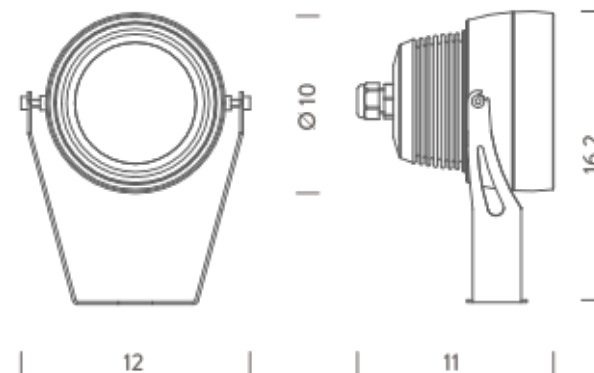

LAMPING

Source	LED spot
Total power	11W
Emission	Direct adjustable
Tension	350mA
Color temperature	RGB
Initial luminaire efficacy	30lm/W
Initial chromaticity	SDCM < 3
Energy class	A+
IP class	67
Dimensions	12x10,9x16,1cm
Materials	Anodized aluminum
Ambient temperature range	-20°C / 35°C
Performance ambient temperature	25°C
Notes	compatible controls: 1-10V, DALI, DMX, Casambi; cable 2m; driver not included (12V for submerged applications)
Accessories	Drivers 12VDC + DALI interface, Drivers 24VDC + DALI interface, Peg, Peg
Net lamp weight	1,12 kg

Codes

BLUX09094176AN

Structure

black

PACKAGE

Package 01 Dimension: 23,5x15x11 cm / Gross weight: 1,23 kg

Certificazioni

RGB | 33°

LAMPING

Source	LED spot
Total power	11W
Emission	Direct adjustable
Tension	350mA
Color temperature	RGB
Initial luminaire efficacy	39lm/W
Initial chromaticity	SDCM < 3
Energy class	A+
IP class	67
Dimensions	12x10,9x16,1cm
Materials	Anodized aluminum
Ambient temperature range	-20°C / 35°C
Performance ambient temperature	25°C
Notes	compatible controls: 1-10V, DALI, DMX, Casambi; cable 2m; driver not included (12V for submerged applications)
Accessories	Drivers 12VDC + DALI interface, Drivers 24VDC + DALI interface, Peg, Peg
Net lamp weight	1,12 kg

Codes

BLUX09097176AN

Structure

black

PACKAGE

Package 01

Dimension: 50x8x3 cm / Gross weight: 0,11 kg

Certificazioni