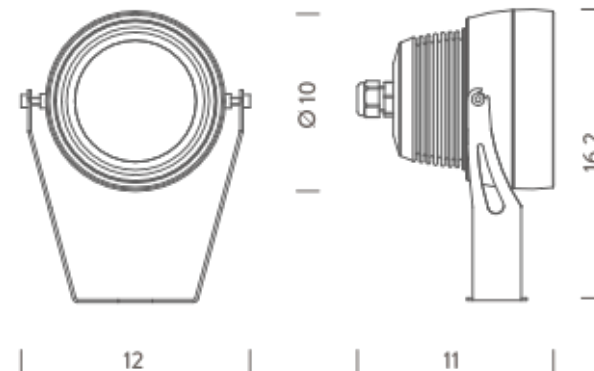

LAMPING

Source	LED spot
Total power	14W
Emission	Direct adjustable
Tension	12VDC
Color temperature	3000K
Luminous flux	980lm
Initial luminaire efficacy	70lm/W
Initial chromaticity	SDCM < 3
Typ CRI	> 90
Energy class	A+
IP class	68
Dimensions	12x10,9x16,1cm
Materials	Anodized aluminum
Ambient temperature range	-20°C / 35°C
Performance ambient temperature	25°C
Notes	compatible controls: 1-10V, DALI, DMX, Casambi; cable 2m; driver not included
Accessories	Drivers 12VDC + DALI interface, Peg, Peg
Net lamp weight	1,12 kg

Codes

BLUX0909717WAN

Structure

black

PACKAGE

Package 01 Dimension: 23,5x15x11 cm / Gross weight: 1,23 kg

Certificazioni

5000K | 25°

LAMPING

Source	LED spot
Total power	14W
Emission	Direct adjustable
Tension	12VDC
Color temperature	5000K
Initial luminaire efficacy	70lm/W
Initial chromaticity	SDCM < 5
Typ CRI	> 70
Energy class	A+
IP class	68
Dimensions	12x10,9x16,1cm
Materials	Anodized aluminum
Ambient temperature range	-20°C / 35°C
Performance ambient temperature	25°C
Notes	compatible controls: 1-10V, DALI, DMX, Casambi; cable 2m; driver not included
Accessories	Drivers 12VDC + DALI interface, Peg, Peg
Net lamp weight	1,12 kg

Codes

BLUX09094170AN

Structure

black

PACKAGE

Package 01 Dimension: 23,5x15x11 cm / Gross weight: 1,23 kg

Certificazioni

5000K | 33°