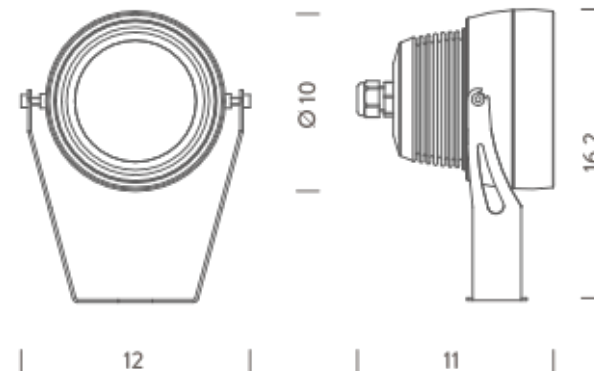

LAMPING

Source	LED spot
Total power	14W
Emission	Direct adjustable
Tension	12VDC
Color temperature	5000K
Initial luminaire efficacy	30lm/W
Initial chromaticity	SDCM < 5
Typ CRI	> 70
Energy class	A+
IP class	68
Dimensions	12x10,9x16,1cm
Materials	Anodized aluminum
Ambient temperature range	-20°C / 35°C
Performance ambient temperature	25°C
Notes	compatible controls: 1-10V, DALI, DMX, Casambi; cable 2m; driver not included
Accessories	Drivers 12VDC + DALI interface, Peg, Peg
Net lamp weight	1,12 kg

Codes

BLUX09097170AN

Structure

black

PACKAGE

Package 01 Dimension: 23,5x15x11 cm / Gross weight: 1,23 kg

Certificazioni

RGB | 25°

LAMPING

Source	LED spot
Total power	11W
Emission	Direct adjustable
Tension	350mA
Color temperature	RGB
Initial luminaire efficacy	30lm/W
Initial chromaticity	SDCM < 3
Energy class	A+
IP class	67
Dimensions	12x10,9x16,1cm
Materials	Anodized aluminum
Ambient temperature range	-20°C / 35°C
Performance ambient temperature	25°C
Notes	compatible controls: 1-10V, DALI, DMX, Casambi; cable 2m; driver not included (12V for submerged applications)
Accessories	Drivers 12VDC + DALI interface, Drivers 24VDC + DALI interface, Peg, Peg
Net lamp weight	1,12 kg

Codes

BLUX09094176AN

Structure

black

PACKAGE

Package 01 Dimension: 23,5x15x11 cm / Gross weight: 1,23 kg

Certificazioni

RGB | 33°