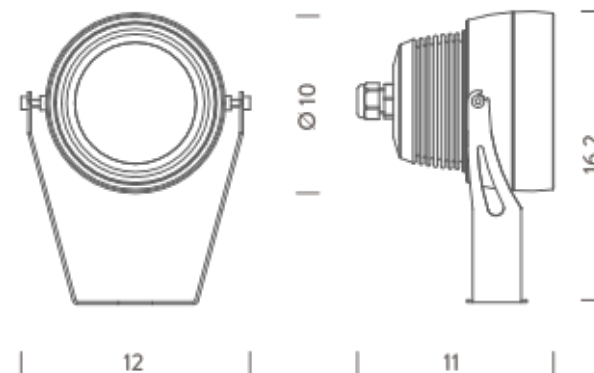

3000K | 25°

LAMPING

Source	LED spot
Total power	14W
Emission	Direct adjustable
Tension	12VDC
Color temperature	3000K
Initial luminaire efficacy	70lm/W
Initial chromaticity	SDCM < 3
Typ CRI	> 90
Energy class	A+
IP class	68
Dimensions	12x10,9x16,1cm
Materials	Anodized aluminum
Ambient temperature range	-20°C / 35°C
Performance ambient temperature	25°C
Notes	compatible controls: 1-10V, DALI, DMX, Casambi; cable 2m; driver not included
Accessories	Drivers 12VDC + DALI interface, Peg, Peg
Net lamp weight	1,12 kg

Codes

BLUX0909417WAN

Structure

black

PACKAGE

Package 01 Dimension: 23,5x15x11 cm / Gross weight: 1,23 kg

Certificazioni

3000K | 33°

LAMPING

Source	LED spot
Total power	14W
Emission	Direct adjustable
Tension	12VDC
Color temperature	3000K
Luminous flux	980lm
Initial luminaire efficacy	70lm/W
Initial chromaticity	SDCM < 3
Typ CRI	> 90
Energy class	A+
IP class	68
Dimensions	12x10,9x16,1cm
Materials	Anodized aluminum
Ambient temperature range	-20°C / 35°C
Performance ambient temperature	25°C
Notes	compatible controls: 1-10V, DALI, DMX, Casambi; cable 2m; driver not included
Accessories	Drivers 12VDC + DALI interface, Peg, Peg
Net lamp weight	1,12 kg

LAMPING

Source	LED spot
Total power	14W
Emission	Direct adjustable
Tension	12VDC
Color temperature	5000K
Initial luminaire efficacy	70lm/W
Initial chromaticity	SDCM < 5
Typ CRI	> 70
Energy class	A+
IP class	68
Dimensions	12x10,9x16,1cm
Materials	Anodized aluminum
Ambient temperature range	-20°C / 35°C
Performance ambient temperature	25°C
Notes	compatible controls: 1-10V, DALI, DMX, Casambi; cable 2m; driver not included
Accessories	Drivers 12VDC + DALI interface, Peg, Peg
Net lamp weight	1,12 kg