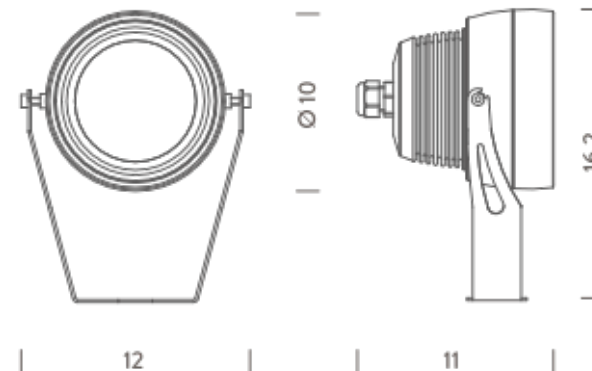

LAMPING

Source	LED spot
Total power	14W
Emission	Direct adjustable
Tension	12VDC
Color temperature	5000K
Initial luminaire efficacy	70lm/W
Initial chromaticity	SDCM < 5
Typ CRI	> 70
Energy class	A+
IP class	68
Dimensions	12x10,9x16,1cm
Materials	Anodized aluminum
Ambient temperature range	-20°C / 35°C
Performance ambient temperature	25°C
Notes	compatible controls: 1-10V, DALI, DMX, Casambi; cable 2m; driver not included
Accessories	Drivers 12VDC + DALI interface, Peg, Peg
Net lamp weight	1,12 kg

Codes

BLUX09094170AN

Structure

black

PACKAGE

Package 01 Dimension: 23,5x15x11 cm / Gross weight: 1,23 kg

Certificazioni

5000K | 33°

LAMPING

Source	LED spot
Total power	14W
Emission	Direct adjustable
Tension	12VDC
Color temperature	5000K
Initial luminaire efficacy	30lm/W
Initial chromaticity	SDCM < 5
Typ CRI	> 70
Energy class	A+
IP class	68
Dimensions	12x10,9x16,1cm
Materials	Anodized aluminum
Ambient temperature range	-20°C / 35°C
Performance ambient temperature	25°C
Notes	compatible controls: 1-10V, DALI, DMX, Casambi; cable 2m; driver not included
Accessories	Drivers 12VDC + DALI interface, Peg, Peg
Net lamp weight	1,12 kg

Codes

BLUX09097170AN

Structure

black

PACKAGE

Package 01 Dimension: 23,5x15x11 cm / Gross weight: 1,23 kg

Certificazioni

RGB | 25°