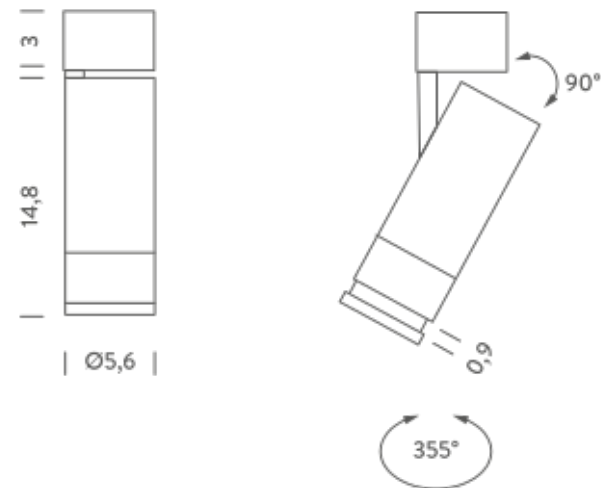

DIMMABLE 0-10V | 2700K

LAMPING

Source	LED spot
Total power	13W
Emission	Direct adjustable 15°-55°
Switching	Dimmable 0-10V
Tension	220/240V
Color temperature	2700K
Luminous flux	900lm
Typ CRI	> 90
Energy class	A+
IP class	20
Dimensions	ø5,6x18cm
Materials	Aluminum

Codes

ELB LW2 42
ELB LN2 42

Structure

white
black

Certificazioni