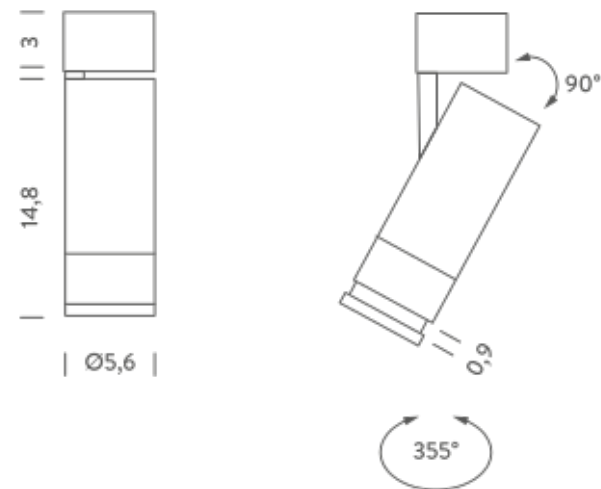

DIMMABLE TRIAC | 3000K

LAMPING

Source	LED spot
Total power	13W
Emission	Direct adjustable 15°-55°
Switching	Dimmable triac
Tension	220/240V
Color temperature	3000K
Luminous flux	900lm
Typ CRI	> 90
Energy class	A+
IP class	20
Dimensions	ø5,6x18cm
Materials	Aluminum

Codes

ELB LW3 41
ELB LN3 41

Structure

white
black

Certificazioni