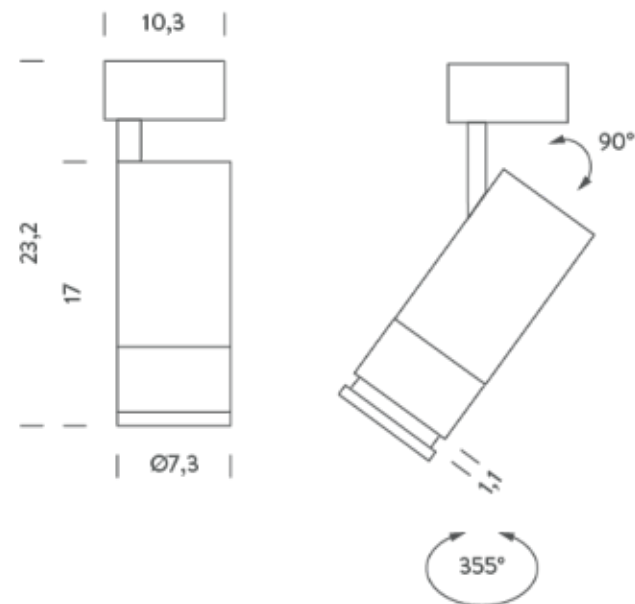

DIMMABLE 0-10V | 3000K

LAMPING

Source	LED spot
Total power	28W
Emission	Direct adjustable 15°-55°
Switching	Dimmable 0-10V
Tension	220/240V
Color temperature	3000K
Luminous flux	1500lm
Typ CRI	> 90
Energy class	A+
IP class	20
Dimensions	ø7,3x17cm
Notes	compatible with track 3~230V
Net lamp weight	0,86 kg

Codes

CAP LW3 82
CAP LN3 82

Structure

white
black

PACKAGE

Package 01

Dimension: 38,3x30,4x36,8 cm / Gross weight: 0,96 kg

Certificazioni