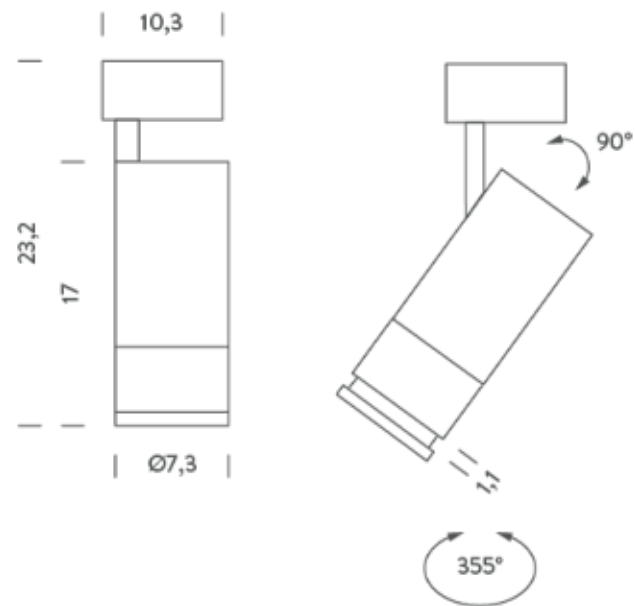

DIMMABLE TRIAC | 3000K

LAMPING

Source	LED spot
Total power	28W
Emission	Direct adjustable 15°-55°
Switching	Dimmable triac
Tension	220/240V
Color temperature	3000K
Luminous flux	1500lm
Typ CRI	> 90
Energy class	A+
IP class	20
Dimensions	ø7,3x17cm
Notes	compatible with track 3~230V
Net lamp weight	0,83 kg

Codes

CAP LW3 81
CAP LN3 81

Structure

white
black

PACKAGE

Package 01

Dimension: 38,3x30,4x36,8 cm / Gross weight: 0,92 kg

Certificazioni