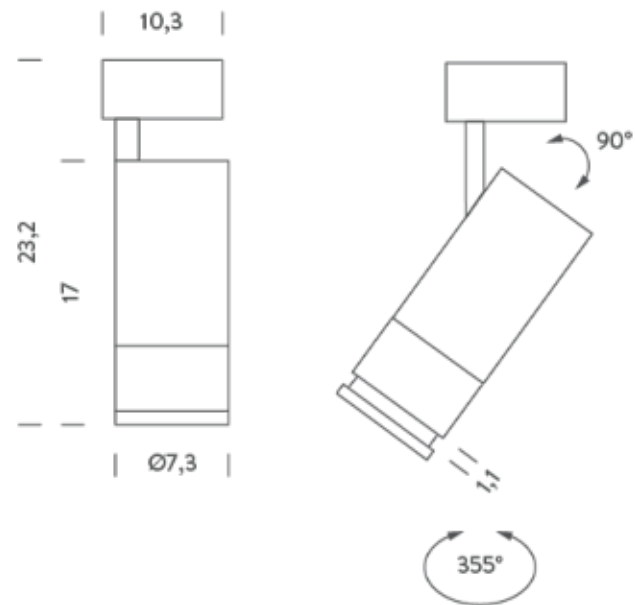

DIMMABLE DALI | 2700K

LAMPING

Source	LED spot
Total power	28W
Emission	Direct adjustable 15°-55°
Switching	Dimmable DALI
Tension	220/240V
Color temperature	2700K
Luminous flux	1500lm
Typ CRI	> 90
Energy class	A+
IP class	20
Dimensions	ø7,3x17cm
Notes	compatible with track 3~230V
Net lamp weight	0,88 kg

Codes

CAP LW2 83
CAP LN2 83

Structure

white
black

PACKAGE

Package 01

Dimension: 38,3x30,4x36,8 cm / Gross weight: 0,97 kg

Certificazioni