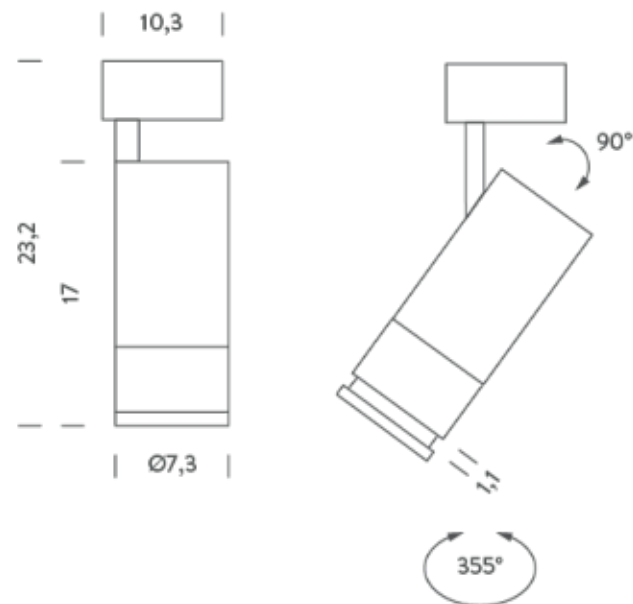

DIMMABLE 0-10V | 2700K

LAMPING

Source	LED spot
Total power	28W
Emission	Direct adjustable 15°-55°
Switching	Dimmable 0-10V
Tension	220/240V
Color temperature	2700K
Luminous flux	1500lm
Typ CRI	> 90
Energy class	A+
IP class	20
Dimensions	ø7,3x17cm
Notes	compatible with track 3~230V
Net lamp weight	0,86 kg

Codes

CAP LW2 82
CAP LN2 82

Structure

white
black

PACKAGE

Package 01

Dimension: 38,3x30,4x36,8 cm / Gross weight: 0,96 kg

Certificazioni