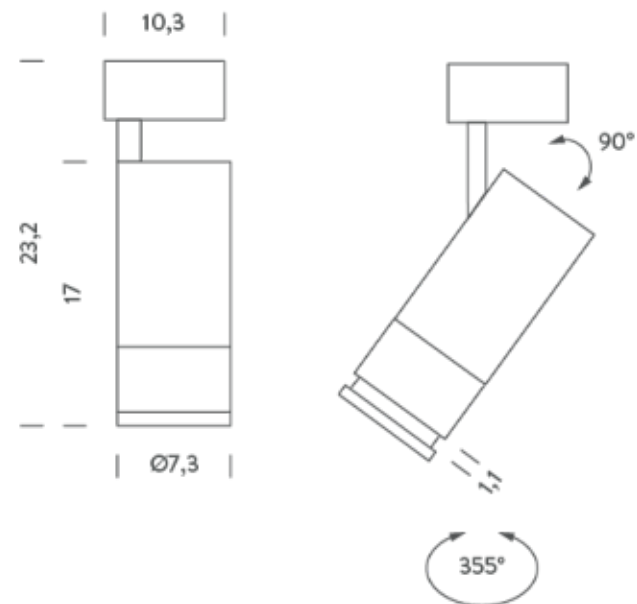

DIMMABLE TRIAC | 2700K

LAMPING

Source	LED spot
Total power	28W
Emission	Direct adjustable 15°-55°
Switching	Dimmable triac
Tension	220/240V
Color temperature	2700K
Luminous flux	1500lm
Typ CRI	> 90
Energy class	A+
IP class	20
Dimensions	ø7,3x17cm
Notes	compatible with track 3~230V
Net lamp weight	0,83 kg

Codes

CAP LW2 81
CAP LN2 81

Structure

white
black

PACKAGE

Package 01

Dimension: 38,3x30,4x36,8 cm / Gross weight: 0,92 kg

Certificazioni