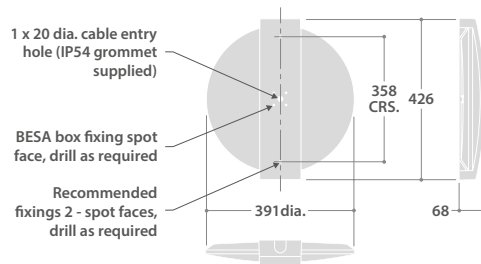

CLARA 360

CHOOSE YOUR COLOUR

Clara 360 is available with a separately switched 3W LED backlit halo in white or RGB. The ability to switch the colour of each half of the luminaire individually makes the Clara 360 extremely versatile. Different colour and pattern combinations can be used to clearly define separate floors or areas of a building or could simply be used to create an effect along a corridor or up a flight of stairs.

DIMENSIONS

PHOTOMETRIC GUIDE

Luminaire Lumen Output
20W = 3050lm

CIRCULAR LED LUMINAIRES SUITABLE FOR WALL OR CEILING MOUNTING

SPECIFICATION

- Die-cast aluminium body and lid finished full polyester non-yellowing satin white (RAL 9016)
- Silver option (RAL 9006)
- High efficiency satin sparkle effect polycarbonate covers
- Optional 3W LED backlight (RGB or white)
- 100,000 hour life expectancy
- Emergency and AutoTest versions using two integral 1W high power LEDs
- Smart versions with intelligent lighting control
- SmartScan wireless technology removes the need for control cabling. Ideal for retro-fit
- Fitted with 4000K LEDs

RANGE

	LED	STANDARD	APPROX. kg	WHITE LED HALO	RGB LED HALO	APPROX. kg	CIRCUIT
SMART	20W	CA 15626	3.2	CA 15637	CA 15631	3.3	D/SS
STANDARD	20W	CA 15625	3.1	CA 15634	CA 15628	3.2	L/A

CIRCUIT TYPE - suffix catalogue number with:

TCA - AutoTest

WCA - SmartScan (Only available when selecting the 'SS' suffix)

e.g. WCA 15626SS etc.

Add 0.3kg to weights listed.

FINISH OPTION - suffix catalogue number with: SV3 - Silver RAL 9006 e.g. CA 15626DSV3 etc.