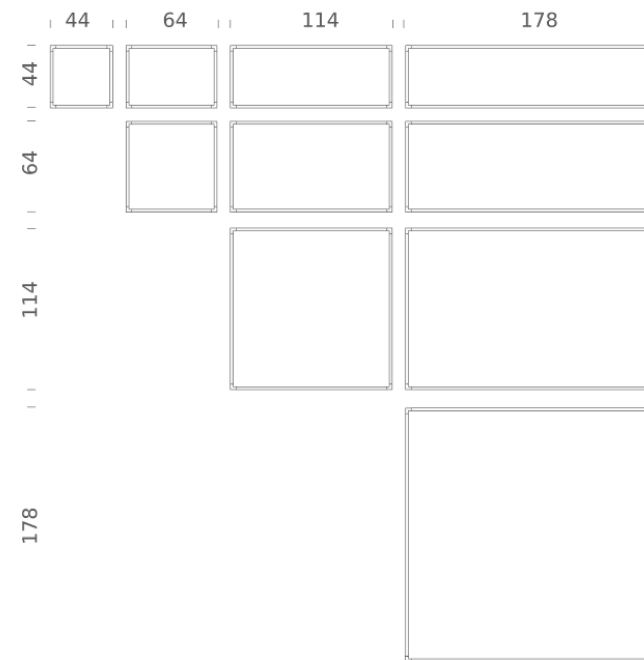

DESK MATRIX | 114X64CM - HORIZONTAL 3000K

LAMPING

Source	Linear LED
Total power	57W
Emission	diffused, orientable 360°
Switching	dimmable 1-10V
Tension	110/240V
Color temperature	3000K
Luminous flux	3450lm (source luminous flux)
Typ cri	85
Energy class	A+
Materials	aluminium + PC + ABS
Notes	driver included, adjustable cable length max 3m

Codes

LSH LW3 56
LSH LN3 56

Structure

white
black

Certificazioni