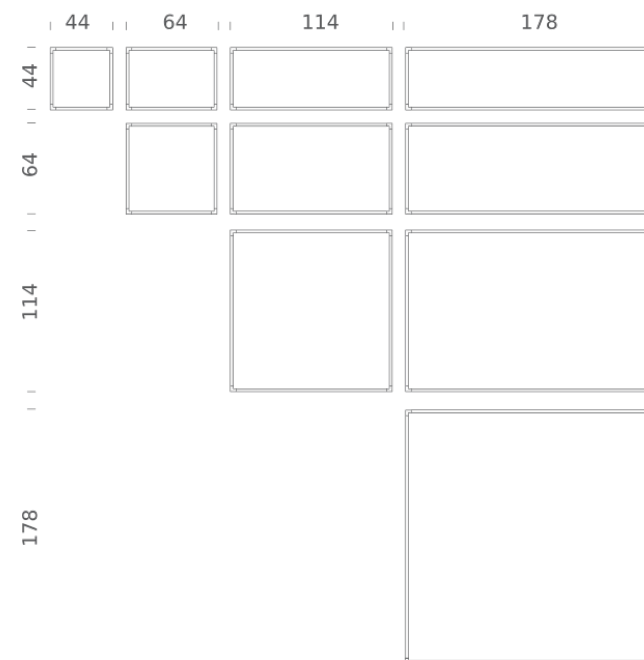

DESK MATRIX | 114X64CM - VERTICAL 3000K

LAMPING

Source	Linear LED
Total power	57W
Emission	diffused, orientable 360°
Switching	dimnable 1-10V
Tension	110/240V
Color temperature	3000K
Luminous flux	3450lm (source luminous flux)
Typ cri	85
Energy class	A+
Materials	aluminium + PC + ABS
Notes	driver included, adjustable cable length max 3m

Codes

LSV LW3 56
LSV LN3 56

Structure

white
black

Certificazioni