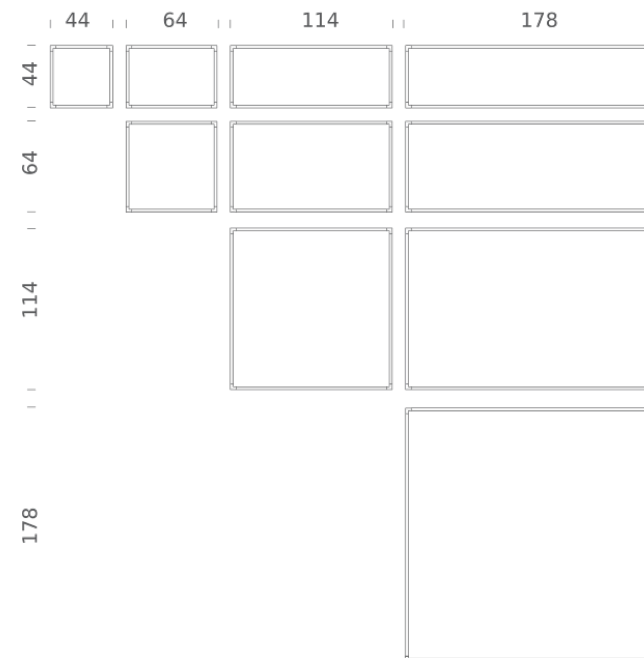

DESK MATRIX | 178X114CM - HORIZONTAL 2700K

LAMPING

Source	Linear LED
Total power	104W
Emission	diffused, orientable 360°
Switching	dimnable 1-10V
Tension	110/240V
Color temperature	2700K
Luminous flux	5780lm (source luminous flux)
Typ cri	85
Energy class	A+
Materials	aluminium + PC + ABS
Notes	driver included, adjustable cable length max 3m

Codes

LSH LW2 57
LSH LN2 57

Structure

white
black

Certificazioni