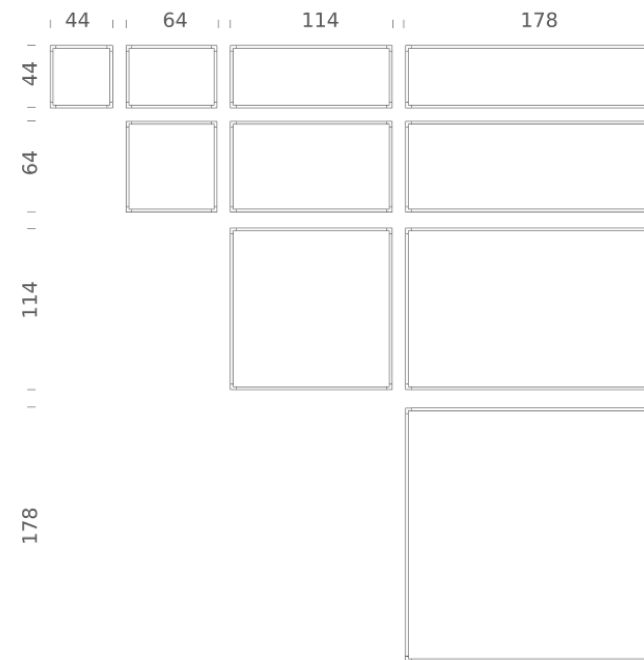

DESK MATRIX | 44X44CM - VERTICAL 2700K

LAMPING

Source	Linear LED
Total power	24W
Emission	diffused, orientable 360°
Switching	dimmable 1-10V
Tension	110/240V
Color temperature	2700K
Luminous flux	1340lm (source luminous flux)
Typ cri	85
Energy class	A+
Materials	aluminium + PC + ABS
Notes	driver included, adjustable cable length max 3m

Codes

LSV LW2 51
LSV LN2 51

Structure

white
black

Certificazioni