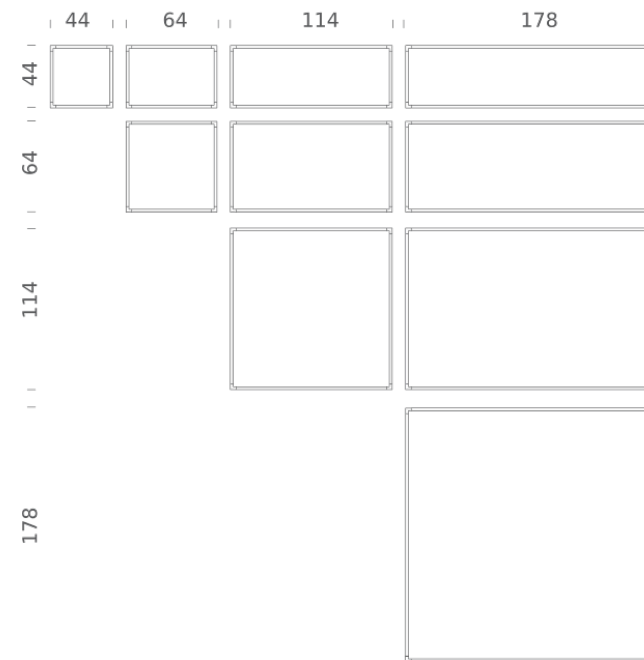

DESK MATRIX | 178X64CM - HORIZONTAL 3000K

LAMPING

Source	Linear LED
Total power	85W
Emission	diffused, orientable 360°
Switching	dimnable 1-10V
Tension	110/240V
Color temperature	3000K
Luminous flux	4730lm (source luminous flux)
Typ cri	85
Energy class	A+
Materials	aluminium + PC + ABS
Notes	driver included, adjustable cable length max 3m

Codes

LSH LW3 59
LSH LN3 59

Structure

white
black

Certificazioni