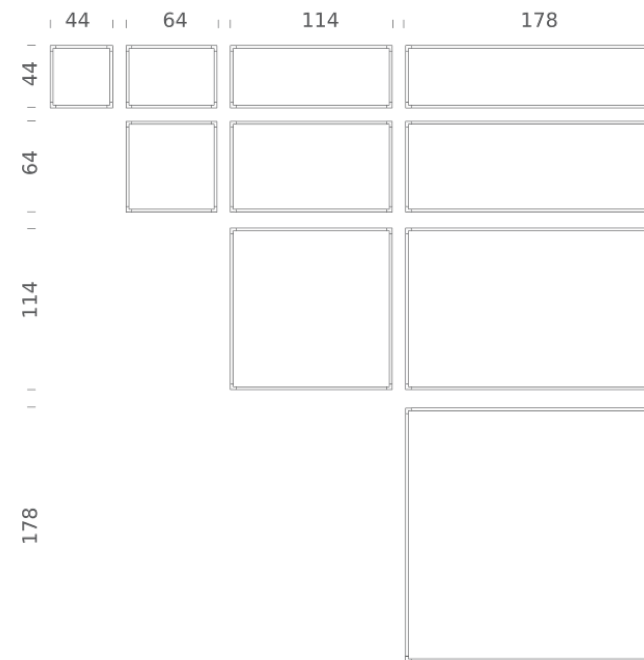

DESK MATRIX | 44X44CM - VERTICAL 3000K

LAMPING

Source	Linear LED
Total power	24W
Emission	diffused, orientable 360°
Switching	dimmable 1-10V
Tension	110/240V
Color temperature	3000K
Luminous flux	1340lm (source luminous flux)
Typ cri	85
Energy class	A+
Materials	aluminium + PC + ABS
Notes	driver included, adjustable cable length max 3m

Codes

LSV LW3 51
LSV LN3 51

Structure

white
black

Certificazioni