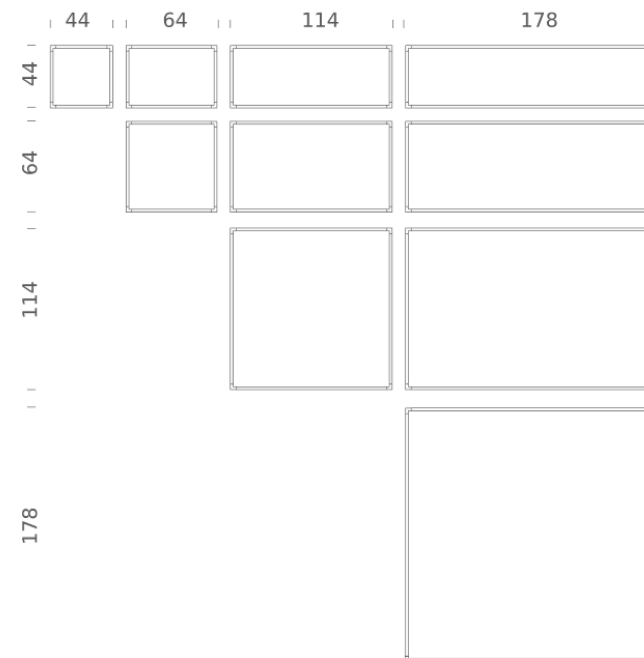

DESK MATRIX | 114X114CM - HORIZONTAL 2700K

LAMPING

Source	Linear LED
Total power	76W
Emission	diffused, orientable 360°
Switching	dimmable 1-10V
Tension	110/240V
Color temperature	2700K
Luminous flux	4500lm (source luminous flux)
Typ cri	85
Energy class	A+
Materials	aluminium + PC + ABS
Notes	driver included, adjustable cable length max 3m

Codes

LSH LW2 53
LSH LN2 53

Structure

white
black

Certificazioni