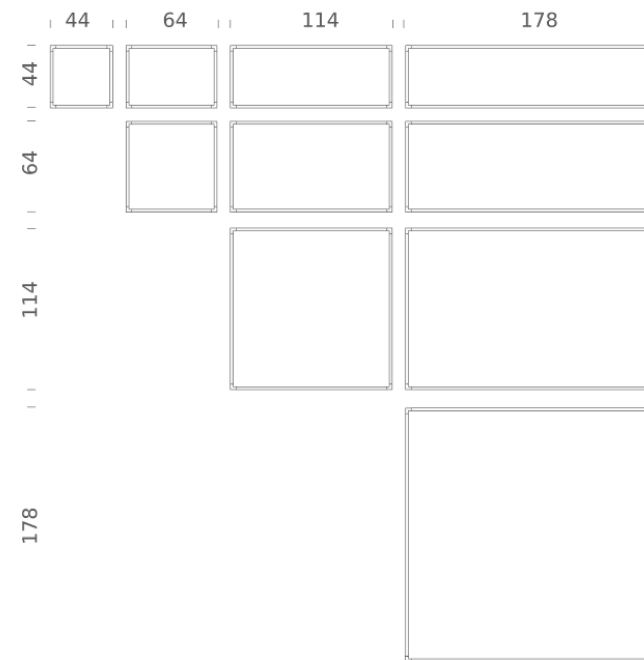

DESK MATRIX | 178X44CM - HORIZONTAL 3000K

LAMPING

Source	Linear LED
Total power	78W
Emission	diffused, orientable 360°
Switching	dimnable 1-10V
Tension	110/240V
Color temperature	3000K
Luminous flux	4200lm (source luminous flux)
Typ cri	85
Energy class	A+
Materials	aluminium + PC + ABS
Notes	driver included, adjustable cable length max 3m

Codes

LSH LW3 5A
LSH LN3 5A

Structure

white
black

Certificazioni