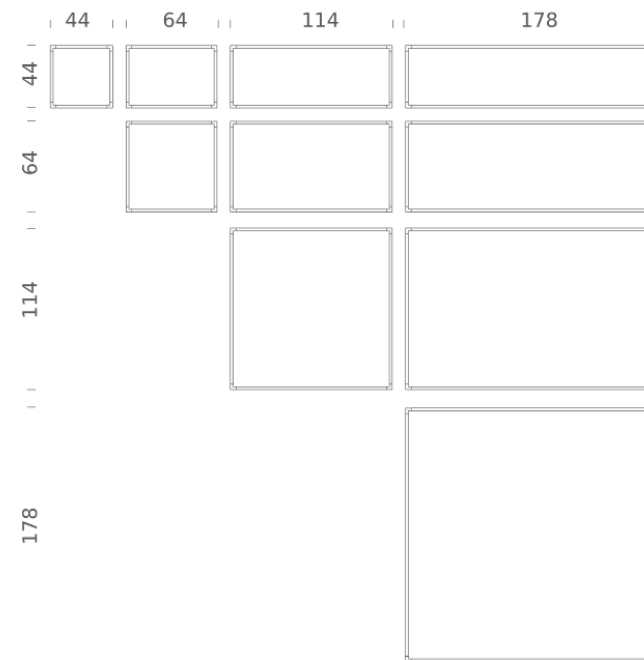

DESK MATRIX | 114X44CM - HORIZONTAL 2700K

LAMPING

Source	Linear LED
Total power	50W
Emission	diffused, orientable 360°
Switching	dimmable 1-10V
Tension	110/240V
Color temperature	2700K
Luminous flux	2920lm (source luminous flux)
Typ cri	85
Energy class	A+
Materials	aluminium + PC + ABS
Notes	driver included, adjustable cable length max 3m

Codes

LSH LW2 58
LSH LN2 58

Structure

white
black

Certificazioni