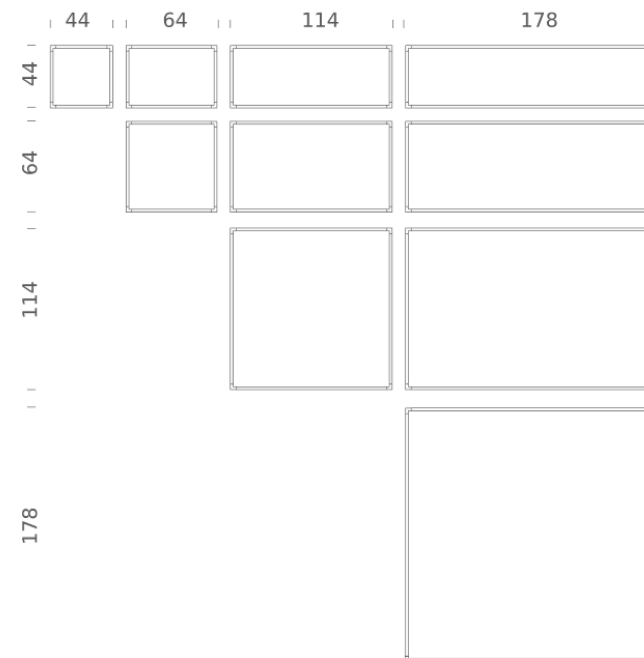

DESK MATRIX | 64X44CM - HORIZONTAL 2700K

LAMPING

Source	Linear LED
Total power	31W
Emission	diffused, orientable 360°
Switching	dimnable 1-10V
Tension	110/240V
Color temperature	2700K
Luminous flux	1870lm (source luminous flux)
Typ cri	85
Energy class	A+
Materials	aluminium + PC + ABS
Notes	driver included, adjustable cable length max 3m

Codes

LSH LW2 55
LSH LN2 55

Structure

white
black

Certificazioni