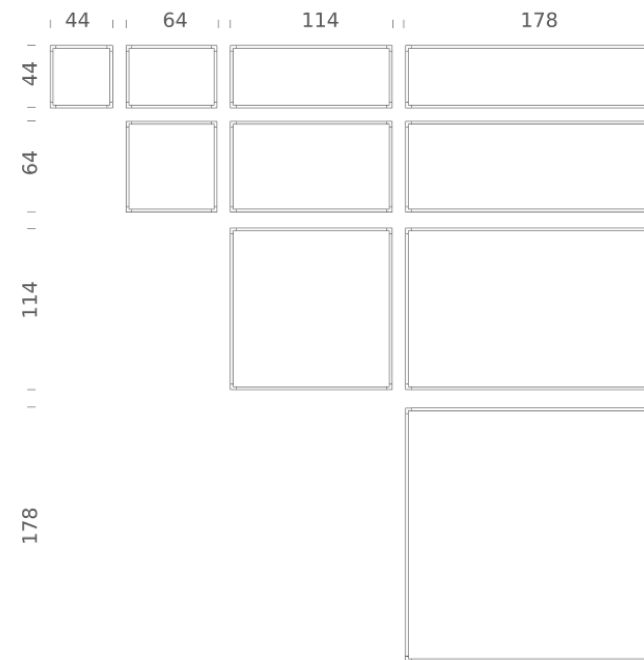

DESK MATRIX | 64X64CM - VERTICAL 2700K

LAMPING

Source	Linear LED
Total power	38W
Emission	diffused, orientable 360°
Switching	dimnable 1-10V
Tension	110/240V
Color temperature	2700K
Luminous flux	2400lm (source luminous flux)
Typ cri	85
Energy class	A+
Materials	aluminium + PC + ABS
Notes	driver included, adjustable cable length max 3m

Codes

LSV LW2 52
LSV LN2 52

Structure

white
black

Certificazioni