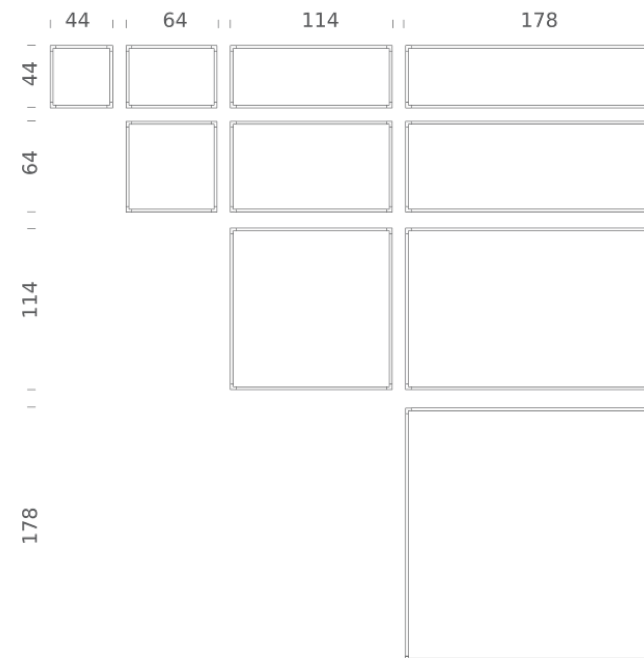

DESK MATRIX | 64X44CM - VERTICAL 3000K

LAMPING

Source	Linear LED
Total power	31W
Emission	diffused, orientable 360°
Switching	dimnable 1-10V
Tension	110/240V
Color temperature	3000K
Luminous flux	1870lm (source luminous flux)
Typ cri	85
Energy class	A+
Materials	aluminium + PC + ABS
Notes	driver included, adjustable cable length max 3m

Codes

LSV LW3 55
LSV LN3 55

Structure

white
black

Certificazioni