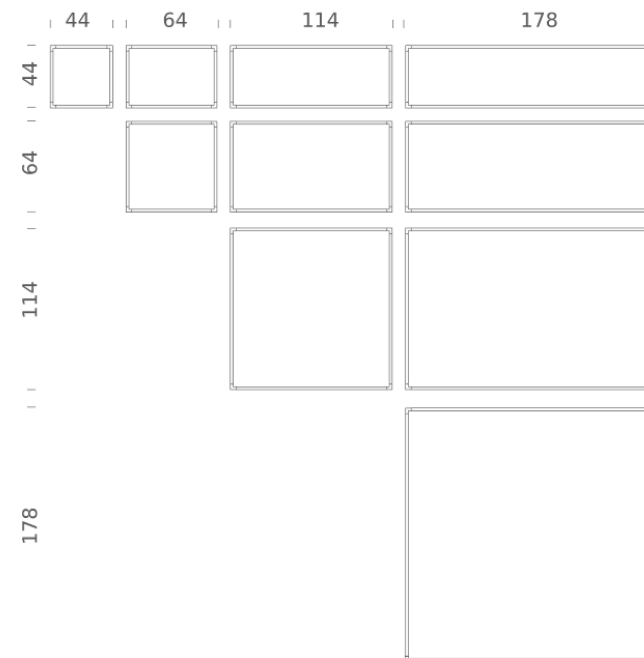

DESK MATRIX | 178X44CM - HORIZONTAL 2700K

LAMPING

Source	Linear LED
Total power	78W
Emission	diffused, orientable 360°
Switching	dimmable 1-10V
Tension	110/240V
Color temperature	2700K
Luminous flux	4200lm (source luminous flux)
Typ cri	85
Energy class	A+
Materials	aluminium + PC + ABS
Notes	driver included, adjustable cable length max 3m

Codes

LSH LW2 5A
LSH LN2 5A

Structure

white
black

Certificazioni