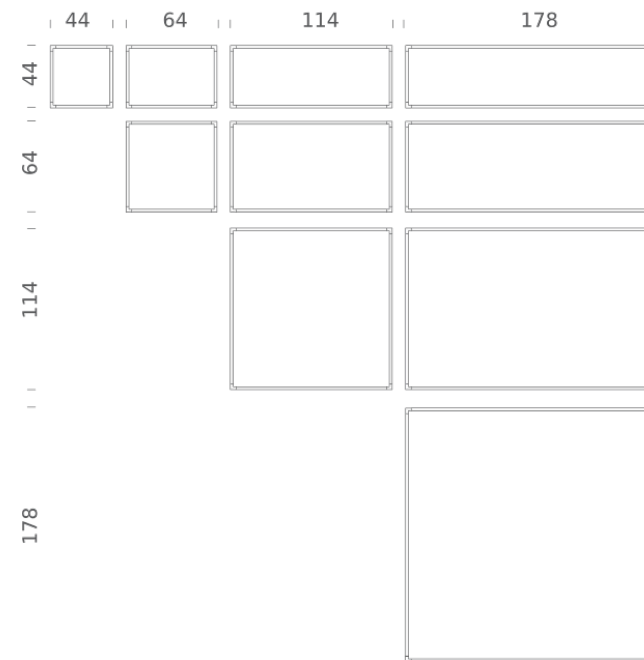

DESK MATRIX | 44X44CM - HORIZONTAL 3000K

LAMPING

Source	Linear LED
Total power	24W
Emission	diffused, orientable 360°
Switching	dimnable 1-10V
Tension	110/240V
Color temperature	3000K
Luminous flux	1340lm (source luminous flux)
Typ cri	85
Energy class	A+
Materials	aluminium + PC + ABS
Notes	driver included, adjustable cable length max 3m

Codes

LSH LW3 51
LSH LN3 51

Structure

white
black

Certificazioni