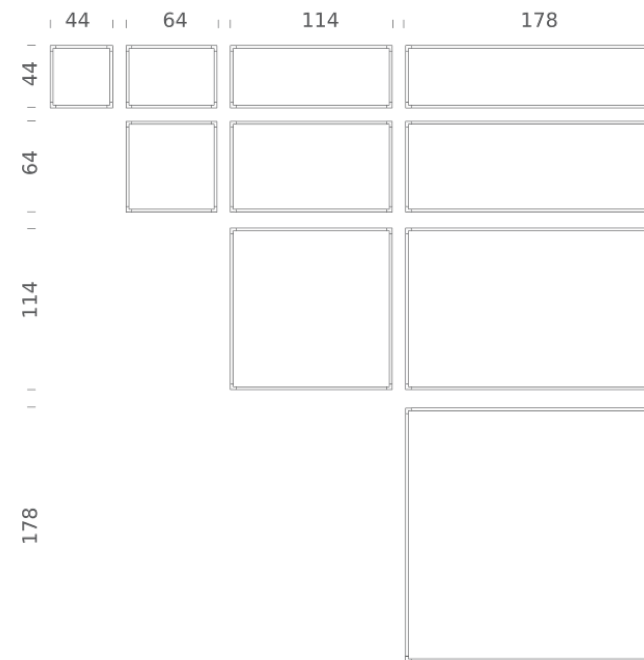

DESK MATRIX | 64X64CM - VERTICAL 3000K

LAMPING

Source	Linear LED
Total power	38W
Emission	diffused, orientable 360°
Switching	dimnable 1-10V
Tension	110/240V
Color temperature	3000K
Luminous flux	2400lm (source luminous flux)
Typ cri	85
Energy class	A+
Materials	aluminium + PC + ABS
Notes	driver included, adjustable cable length max 3m

Codes

LSV LW3 52
LSV LN3 52

Structure

white
black

Certificazioni