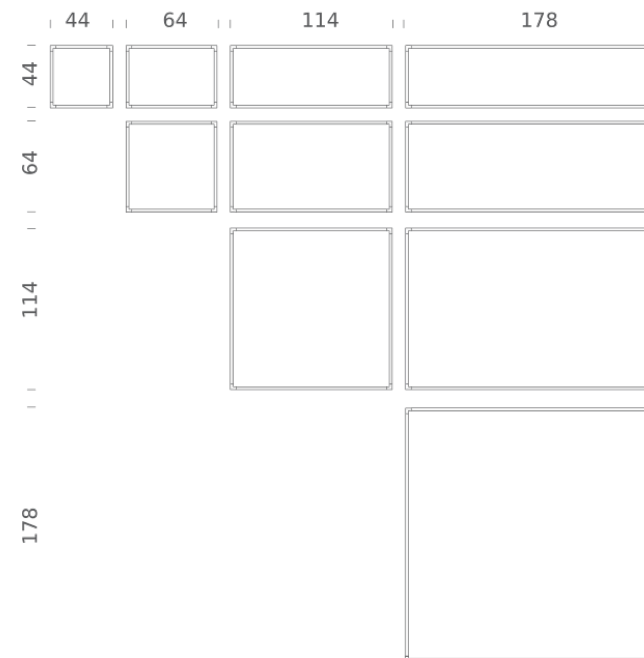

DESK MATRIX | 178X44CM - VERTICAL 2700K

LAMPING

Source	Linear LED
Total power	78W
Emission	diffused, orientable 360°
Switching	dimnable 1-10V
Tension	110/240V
Color temperature	2700K
Luminous flux	4200lm (source luminous flux)
Typ cri	85
Energy class	A+
Materials	aluminium + PC + ABS
Notes	driver included, adjustable cable length max 3m

Codes

LSV LW2 5A
LSV LN2 5A

Structure

white
black

Certificazioni