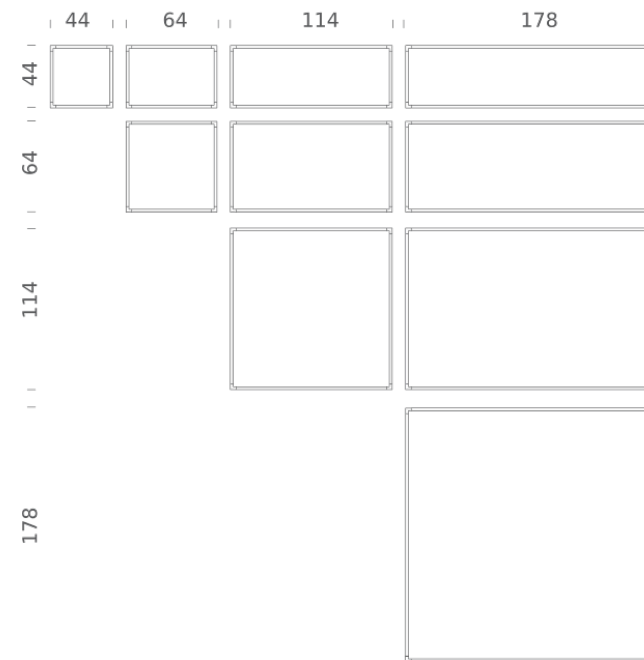

DESK MATRIX | 114X44CM - HORIZONTAL 3000K

LAMPING

Source	Linear LED
Total power	50W
Emission	diffused, orientable 360°
Switching	dimmable 1-10V
Tension	110/240V
Color temperature	3000K
Luminous flux	2920lm (source luminous flux)
Typ cri	85
Energy class	A+
Materials	aluminium + PC + ABS
Notes	driver included, adjustable cable length max 3m

Codes

LSH LW3 58
LSH LN3 58

Structure

white
black

Certificazioni