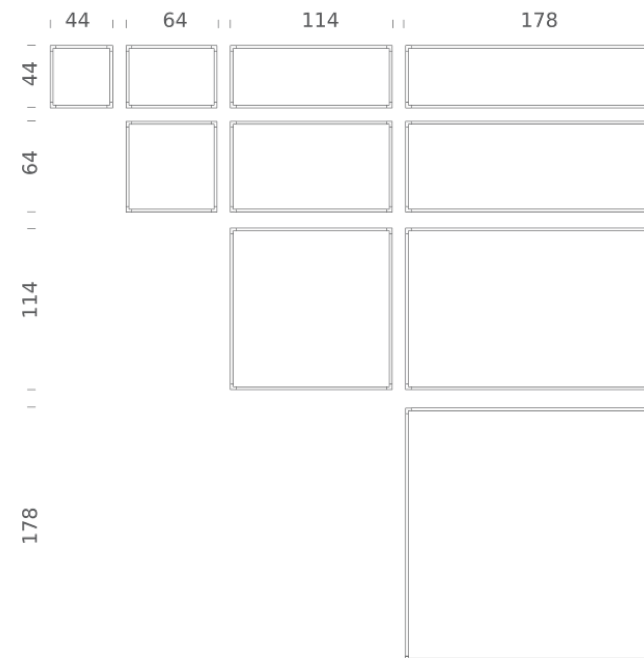

DESK MATRIX | 114X44CM - VERTICAL 3000K

LAMPING

Source	Linear LED
Total power	50W
Emission	diffused, orientable 360°
Switching	dimnable 1-10V
Tension	110/240V
Color temperature	3000K
Luminous flux	2920lm (source luminous flux)
Typ cri	85
Energy class	A+
Materials	aluminium + PC + ABS
Notes	driver included, adjustable cable length max 3m

Codes

LSV LW3 58
LSV LN3 58

Structure

white
black

Certificazioni