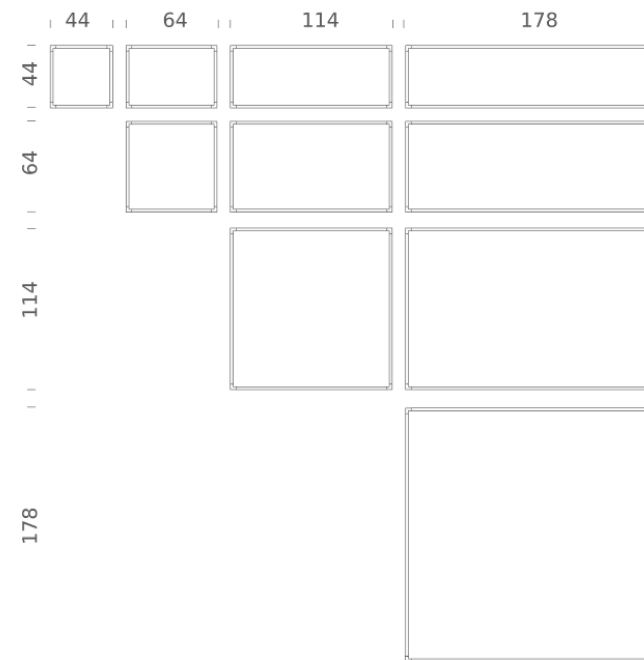

DESK MATRIX | 64X44CM - HORIZONTAL 3000K

LAMPING

Source	Linear LED
Total power	31W
Emission	diffused, orientable 360°
Switching	dimnable 1-10V
Tension	110/240V
Color temperature	3000K
Luminous flux	1870lm (source luminous flux)
Typ cri	85
Energy class	A+
Materials	aluminium + PC + ABS
Notes	driver included, adjustable cable length max 3m

Codes

LSH LW3 55
LSH LN3 55

Structure

white
black

Certificazioni