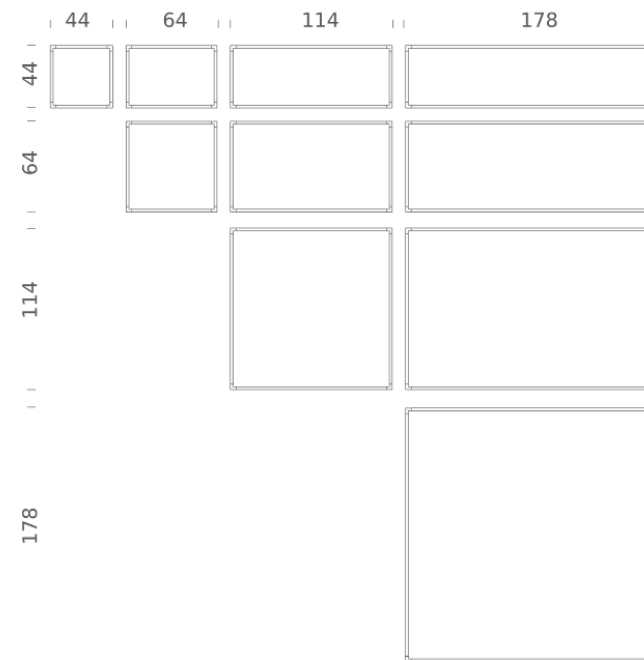

DESK MATRIX | 64X64CM - HORIZONTAL 2700K

LAMPING

Source	Linear LED
Total power	38W
Emission	diffused, orientable 360°
Switching	dimnable 1-10V
Tension	110/240V
Color temperature	2700K
Luminous flux	2400lm (source luminous flux)
Typ cri	85
Energy class	A+
Materials	aluminium + PC + ABS
Notes	driver included, adjustable cable length max 3m

Codes

LSH LW2 52
LSH LN2 52

Structure

white
black

Certificazioni