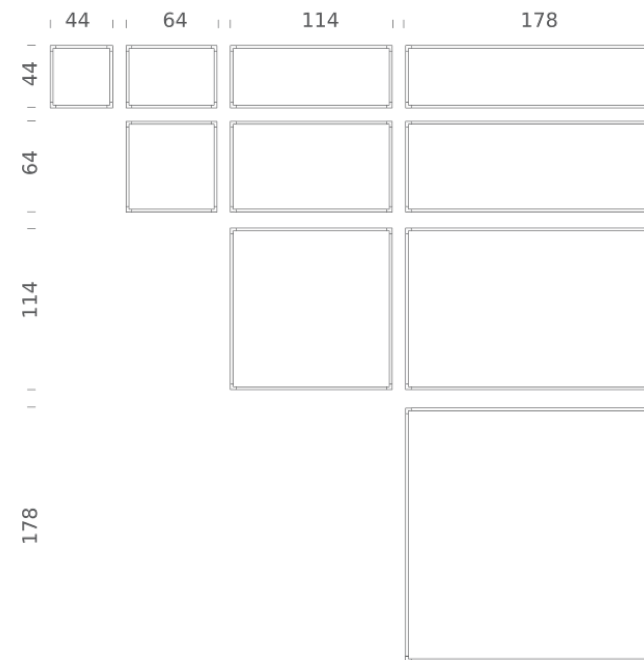

DESK MATRIX | 114X114CM - VERTICAL 2700K

LAMPING

Source	Linear LED
Total power	76W
Emission	diffused, orientable 360°
Switching	dimnable 1-10V
Tension	110/240V
Color temperature	2700K
Luminous flux	4500lm (source luminous flux)
Typ cri	85
Energy class	A+
Materials	aluminium + PC + ABS
Notes	driver included, adjustable cable length max 3m

Codes

LSV LW2 53
LSV LN2 53

Structure

white
black

Certificazioni