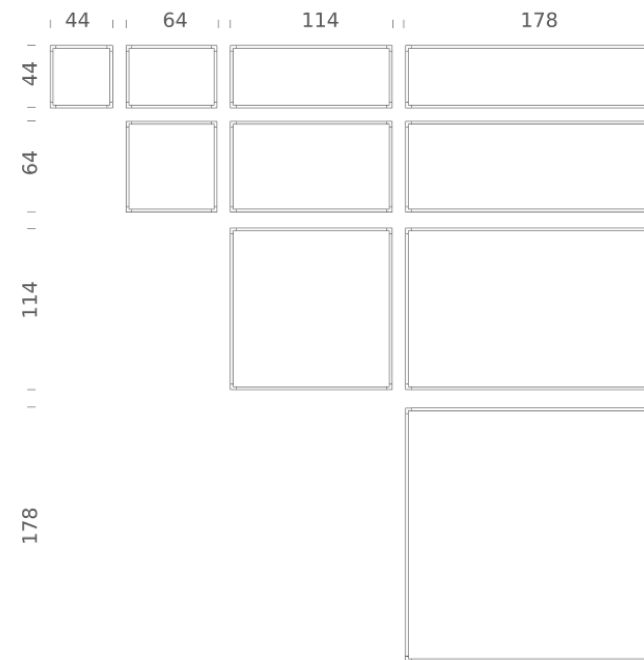

DESK MATRIX | 114X44CM - VERTICAL 2700K

LAMPING

Source	Linear LED
Total power	50W
Emission	diffused, orientable 360°
Switching	dimnable 1-10V
Tension	110/240V
Color temperature	2700K
Luminous flux	2920lm (source luminous flux)
Typ cri	85
Energy class	A+
Materials	aluminium + PC + ABS
Notes	driver included, adjustable cable length max 3m

Codes

LSV LW2 58
LSV LN2 58

Structure

white
black

Certificazioni