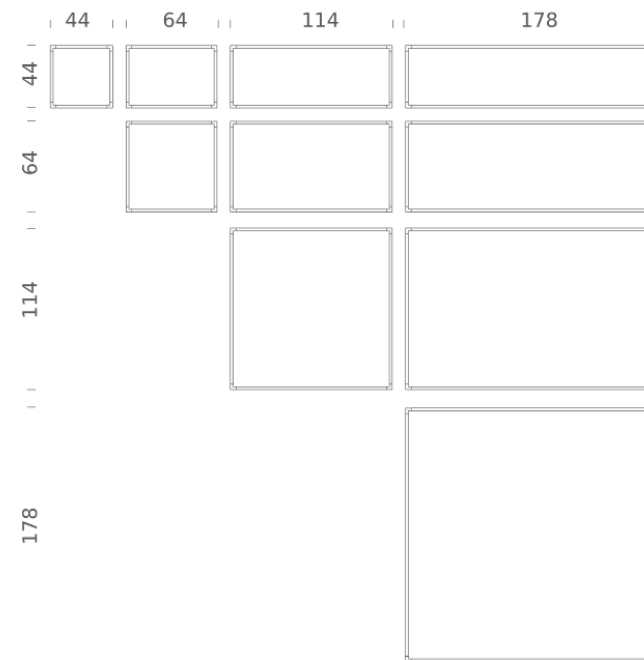

DESK MATRIX | 44X44CM - HORIZONTAL 2700K

LAMPING

Source	Linear LED
Total power	24W
Emission	diffused, orientable 360°
Switching	dimnable 1-10V
Tension	110/240V
Color temperature	2700K
Luminous flux	1340lm (source luminous flux)
Typ cri	85
Energy class	A+
Materials	aluminium + PC + ABS
Notes	driver included, adjustable cable length max 3m

Codes

LSH LW2 51
LSH LN2 51

Structure

white
black

Certificazioni