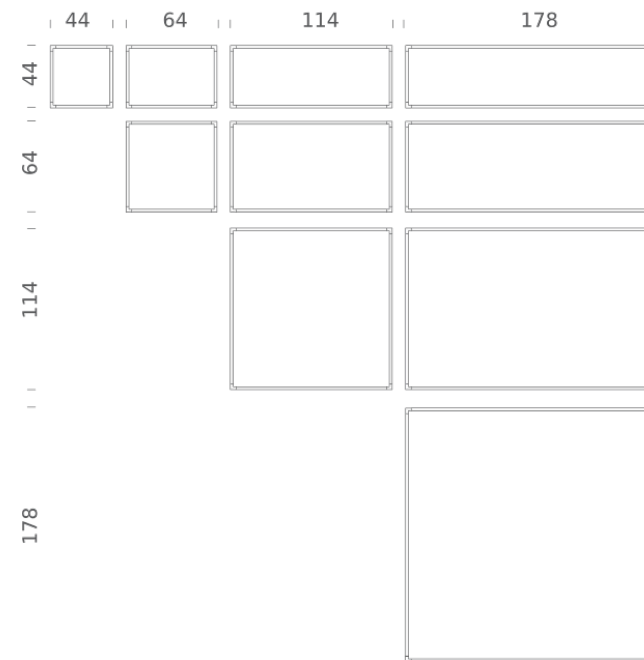

DESK MATRIX | 64X64CM - HORIZONTAL 3000K

LAMPING

Source	Linear LED
Total power	38W
Emission	diffused, orientable 360°
Switching	dimnable 1-10V
Tension	110/240V
Color temperature	3000K
Luminous flux	2400lm (source luminous flux)
Typ cri	85
Energy class	A+
Materials	aluminium + PC + ABS
Notes	driver included, adjustable cable length max 3m

Codes

LSH LW3 52
LSH LN3 52

Structure

white
black

Certificazioni