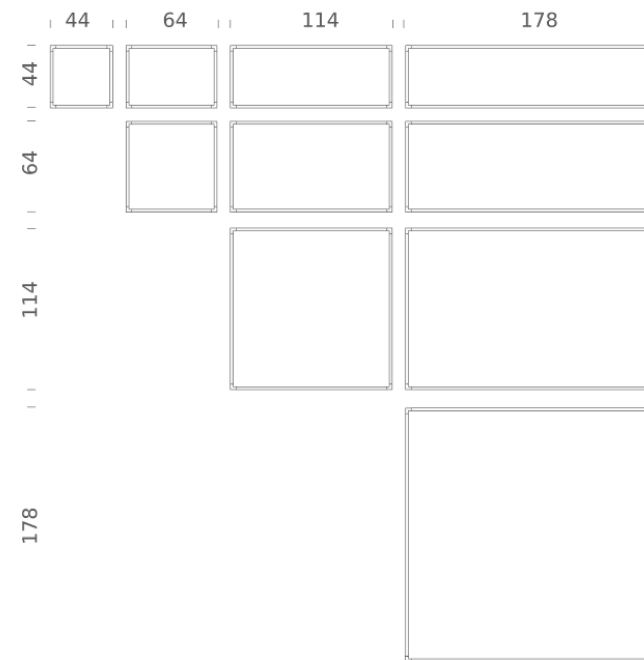

DESK MATRIX | 114X114CM - HORIZONTAL 3000K

LAMPING

Source	Linear LED
Total power	76W
Emission	diffused, orientable 360°
Switching	dimnable 1-10V
Tension	110/240V
Color temperature	3000K
Luminous flux	4500lm (source luminous flux)
Typ cri	85
Energy class	A+
Materials	aluminium + PC + ABS
Notes	driver included, adjustable cable length max 3m

Codes

LSH LW3 53
LSH LN3 53

Structure

white
black

Certificazioni