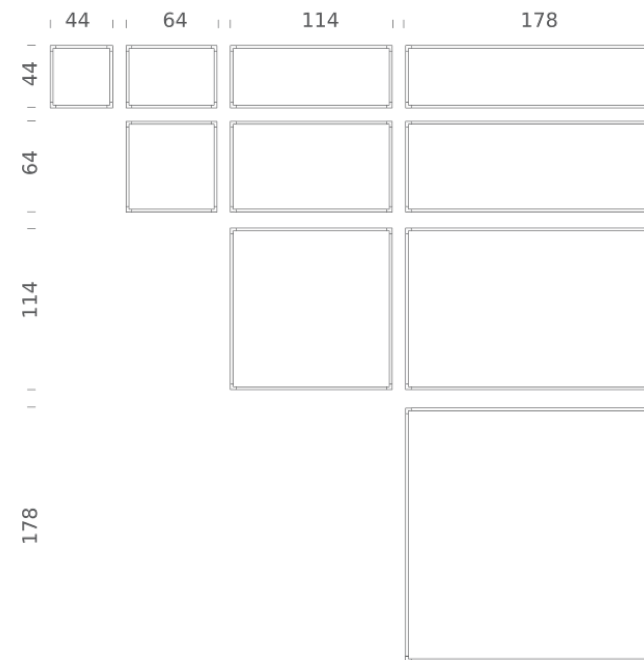

DESK MATRIX | 64X44CM - VERTICAL 2700K

LAMPING

Source	Linear LED
Total power	31W
Emission	diffused, orientable 360°
Switching	dimnable 1-10V
Tension	110/240V
Color temperature	2700K
Luminous flux	1870lm (source luminous flux)
Typ cri	85
Energy class	A+
Materials	aluminium + PC + ABS
Notes	driver included, adjustable cable length max 3m

Codes

LSV LW2 55
LSV LN2 55

Structure

white
black

Certificazioni