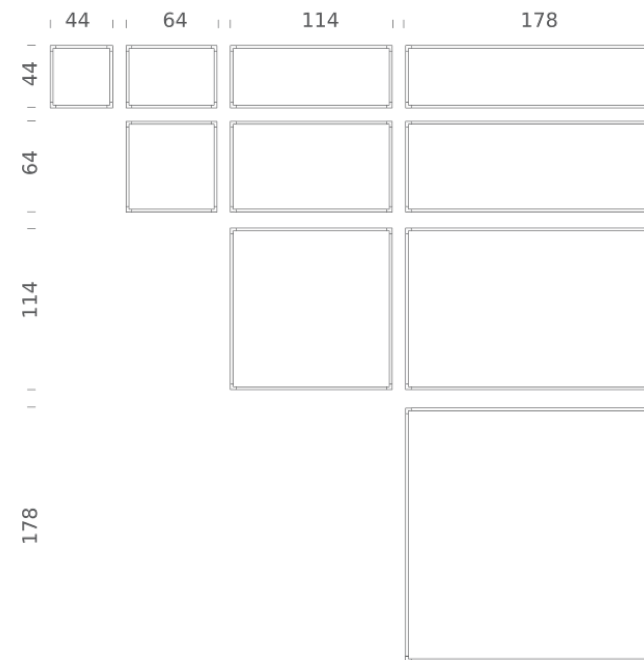

DESK MATRIX | 114X64CM - VERTICAL 2700K

LAMPING

Source	Linear LED
Total power	57W
Emission	diffused, orientable 360°
Switching	dimnable 1-10V
Tension	110/240V
Color temperature	2700K
Luminous flux	3450lm (source luminous flux)
Typ cri	85
Energy class	A+
Materials	aluminium + PC + ABS
Notes	driver included, adjustable cable length max 3m

Codes

LSV LW2 56
LSV LN2 56

Structure

white
black

Certificazioni