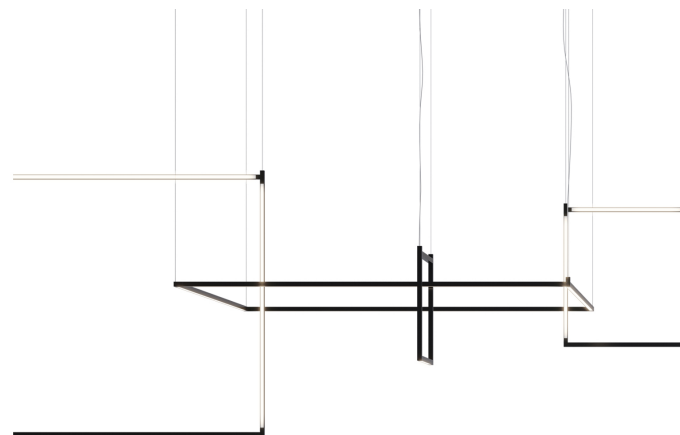

# DESK MATRIX

With the Desk Matrix, our Linescapes System can now be configured in rectangular and square shapes, both vertically and horizontally. Sleek continuous light lines with an infinite number of constellations to fit any table size or interior design need. Available in 2700K or 3000K CCT, black or white finishing. Compositions come fully equipped to work right out of the box, 1-10 V dimmable driver and its case included.