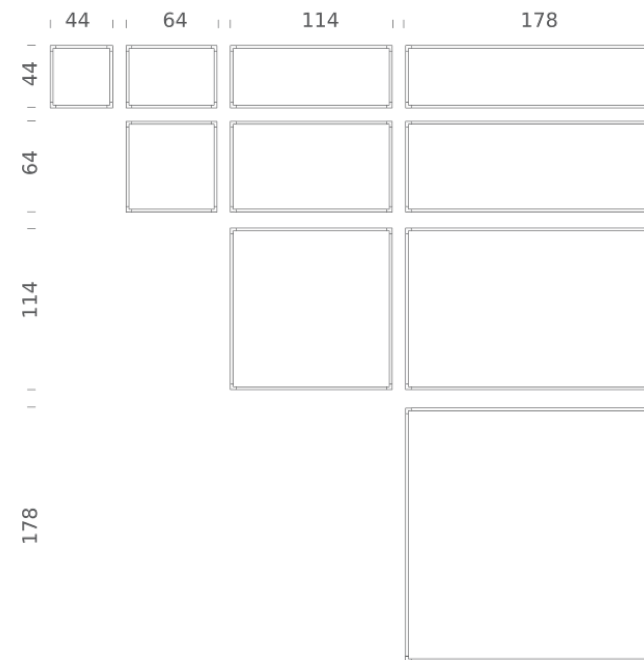

DESK MATRIX | 114X64CM - HORIZONTAL 2700K

LAMPING

Source	Linear LED
Total power	57W
Emission	diffused, orientable 360°
Switching	dimnable 1-10V
Tension	110/240V
Color temperature	2700K
Luminous flux	3450lm (source luminous flux)
Typ cri	85
Energy class	A+
Materials	aluminium + PC + ABS
Notes	driver included, adjustable cable length max 3m

Codes

LSH LW2 56
LSH LN2 56

Structure

white
black

Certificazioni