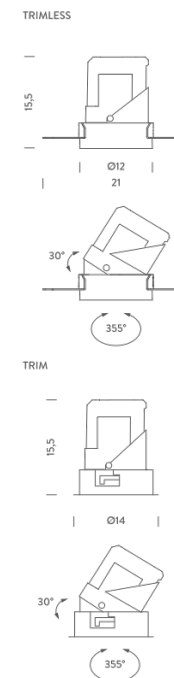

LAMPING

Source	LED spot
Total power	28W
Emission	Direct adjustable 35°
Switching	according to driver
Tension	according to driver
Color temperature	2700K
Luminous flux	1400lm
Typ cri	> 90
Energy class	A+
Ip class	20
Dimensions	ø12,2x15,5cm
Accessories	Drivers, Lipari Lipari ring, Lipari ring
Net lamp weight	0,92 kg

Codes

LIP LW2 63
LIP LN2 63

Structure

white
black

PACKAGE

Package 01 Dimension: 46x45,5x35,8 cm / Gross weight: 1,3 kg

Certificazioni

RECESSED TRIMLESS 35° | 3000K

LAMPING

Source	LED spot
Total power	28W
Emission	Direct adjustable 35°
Switching	according to driver
Tension	according to driver
Color temperature	3000K
Luminous flux	1400lm
Typ cri	> 90
Energy class	A+
Ip class	20
Dimensions	ø12,2x15,5cm
Accessories	Drivers, Lipari Lipari ring, Lipari ring
Net lamp weight	0,92 kg

Codes

LIP LW3 63
LIP LN3 63

Structure

white
black

PACKAGE

Package 01 Dimension: 46x45,5x35,8 cm / Gross weight: 1,3 kg

Certificazioni

RECESSED TRIM 15° | 2700K