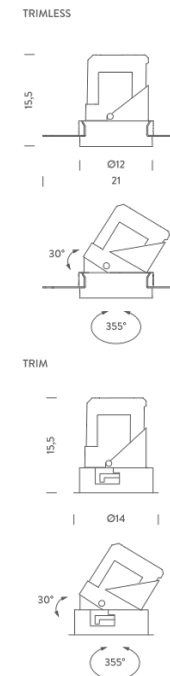

LAMPING

Source	LED spot
Total power	28W
Emission	Direct adjustable 35°
Switching	according to driver
Tension	according to driver
Color temperature	3000K
Luminous flux	1400lm
Typ cri	> 90
Energy class	A+
Ip class	20
Dimensions	ø12,2x15,5cm
Accessories	Drivers, Lipari Lipari ring, Lipari ring
Net lamp weight	0,92 kg

Codes

LIP LW3 63
LIP LN3 63

Structure

white
black

PACKAGE

Package 01 Dimension: 46x45,5x35,8 cm / Gross weight: 1,3 kg

Certificazioni

RECESSED TRIM 15° | 2700K

LAMPING

Source	LED spot
Total power	28W
Emission	Direct adjustable 15°
Switching	according to driver
Tension	according to driver
Color temperature	2700K
Luminous flux	1400lm
Typ cri	> 90
Energy class	A+
Ip class	20
Dimensions	ø13,8x15,5cm
Accessories	Lipari ring, Lipari ring
Net lamp weight	0,88 kg

Codes

LIT LW2 61
LIT LN2 61

Structure

white
black

PACKAGE

Package 01 Dimension: 46x45,5x35,8 cm / Gross weight: 1,25 kg

Certificazioni

RECESSED TRIM 15° | 3000K