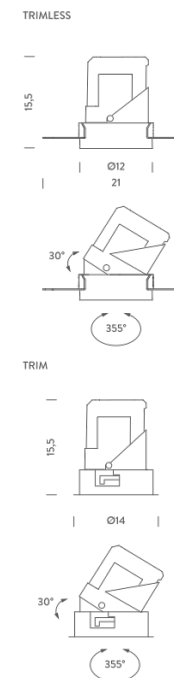

Codes

LIT LW2 61
LIT LN2 61

Structure

white
black

PACKAGE

Package 01 Dimension: 46x45,5x35,8 cm / Gross weight: 1,25 kg

Certificazioni

RECESSED TRIM 15° | 3000K

LAMPING

Source	LED spot
Total power	28W
Emission	Direct adjustable 15°
Switching	according to driver
Tension	according to driver
Color temperature	3000K
Luminous flux	1400lm
Typ cri	> 90
Energy class	A+
Ip class	20
Dimensions	ø13,8x15,5cm
Accessories	Lipari ring, Lipari ring
Net lamp weight	0,88 kg

Codes

LIT LW3 61
LIT LN3 61

Structure

white
black

PACKAGE

Package 01 Dimension: 46x45,5x35,8 cm / Gross weight: 1,25 kg

Certificazioni

RECESSED TRIM 35° | 2700K

LAMPING

Source	LED spot
Total power	28W
Emission	Direct adjustable 35°
Switching	according to driver
Tension	according to driver
Color temperature	2700K
Luminous flux	1400lm
Typ cri	> 90
Energy class	A+
Ip class	20
Dimensions	ø13,8x15,5cm
Accessories	Lipari ring, Lipari ring
Net lamp weight	0,88 kg