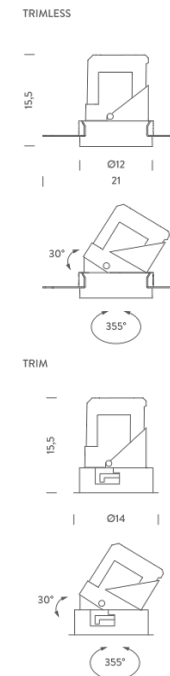

Codes

LIT LW3 61
LIT LN3 61

Structure

white
black

PACKAGE

Package 01 Dimension: 46x45,5x35,8 cm / Gross weight: 1,25 kg

Certificazioni

RECESSED TRIM 35° | 2700K

LAMPING

Source	LED spot
Total power	28W
Emission	Direct adjustable 35°
Switching	according to driver
Tension	according to driver
Color temperature	2700K
Luminous flux	1400lm
Typ cri	> 90
Energy class	A+
Ip class	20
Dimensions	ø13,8x15,5cm
Accessories	Lipari ring, Lipari ring
Net lamp weight	0,88 kg

Codes

LIT LW2 631
LIT LN2 63

Structure

white
black

PACKAGE

Package 01 Dimension: 46x45,5x35,8 cm / Gross weight: 1,25 kg

Certificazioni

RECESSED TRIM 35° | 3000K

LAMPING

Source	LED spot
Total power	28W
Emission	Direct adjustable 35°
Switching	according to driver
Tension	according to driver
Color temperature	3000K
Luminous flux	1400lm
Typ cri	> 90
Energy class	A+
Ip class	20
Dimensions	ø13,8x15,5cm
Accessories	Lipari ring, Lipari ring
Net lamp weight	0,88 kg