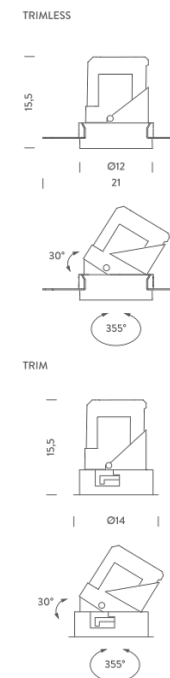

RECESSED TRIMLESS 15° | 2700K

LAMPING

Source	LED spot
Total power	28W
Emission	Direct adjustable 15°
Switching	according to driver
Tension	according to driver
Color temperature	2700K
Luminous flux	1400lm
Typ cri	> 90
Energy class	A+
Ip class	20
Dimensions	ø12,2x15,5cm
Accessories	Drivers, Lipari Lipari ring, Lipari ring
Net lamp weight	0,92 kg

Codes

LIP LW2 61
LIP LN2 61

Structure

white
black

PACKAGE

Package 01 Dimension: 46x45,5x35,8 cm / Gross weight: 1,3 kg

Certificazioni

RECESSED TRIMLESS 15° | 3000K

LAMPING

Source	LED spot
Total power	28W
Emission	Direct adjustable 15°
Switching	according to driver
Tension	according to driver
Color temperature	3000K
Luminous flux	1400lm
Typ cri	> 90
Energy class	A+
Ip class	20
Dimensions	ø12,2x15,5cm
Accessories	Drivers, Lipari Lipari ring, Lipari ring
Net lamp weight	0,92 kg

Codes

LIP LW3 61
LIP LN3 61

Structure

white
black

PACKAGE

Package 01 Dimension: 46x45,5x35,8 cm / Gross weight: 1,3 kg

Certificazioni

RECESSED TRIMLESS 35° | 2700K