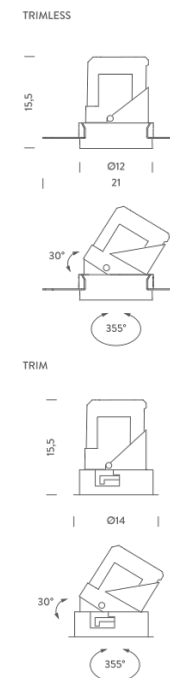

LAMPING

Source	LED spot
Total power	28W
Emission	Direct adjustable 15°
Switching	according to driver
Tension	according to driver
Color temperature	3000K
Luminous flux	1400lm
Typ cri	> 90
Energy class	A+
Ip class	20
Dimensions	ø12,2x15,5cm
Accessories	Drivers, Lipari Lipari ring, Lipari ring
Net lamp weight	0,92 kg

Codes

LIP LW3 61
LIP LN3 61

Structure

white
black

PACKAGE

Package 01 Dimension: 46x45,5x35,8 cm / Gross weight: 1,3 kg

Certificazioni

RECESSED TRIMLESS 35° | 2700K

LAMPING

Source	LED spot
Total power	28W
Emission	Direct adjustable 35°
Switching	according to driver
Tension	according to driver
Color temperature	2700K
Luminous flux	1400lm
Typ cri	> 90
Energy class	A+
Ip class	20
Dimensions	ø12,2x15,5cm
Accessories	Drivers, Lipari Lipari ring, Lipari ring
Net lamp weight	0,92 kg

Codes

LIP LW2 63
LIP LN2 63

Structure

white
black

PACKAGE

Package 01 Dimension: 46x45,5x35,8 cm / Gross weight: 1,3 kg

Certificazioni

RECESSED TRIMLESS 35° | 3000K