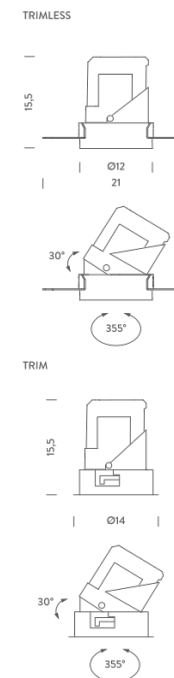

LAMPING

Source	LED spot
Total power	28W
Emission	Direct adjustable 15°
Switching	according to driver
Tension	according to driver
Color temperature	2700K
Luminous flux	1400lm
Typ cri	> 90
Energy class	A+
Ip class	20
Dimensions	ø13,8x15,5cm
Accessories	Lipari ring, Lipari ring
Net lamp weight	0,88 kg

Codes

LIT LW2 61
LIT LN2 61

Structure

white
black

PACKAGE

Package 01 Dimension: 46x45,5x35,8 cm / Gross weight: 1,25 kg

Certificazioni

RECESSED TRIM 15° | 3000K

LAMPING

Source	LED spot
Total power	28W
Emission	Direct adjustable 15°
Switching	according to driver
Tension	according to driver
Color temperature	3000K
Luminous flux	1400lm
Typ cri	> 90
Energy class	A+
Ip class	20
Dimensions	ø13,8x15,5cm
Accessories	Lipari ring, Lipari ring
Net lamp weight	0,88 kg

Codes

LIT LW3 61
LIT LN3 61

Structure

white
black

PACKAGE

Package 01 Dimension: 46x45,5x35,8 cm / Gross weight: 1,25 kg

Certificazioni

RECESSED TRIM 35° | 2700K