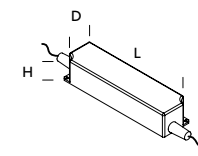

REMOTE DRIVER

1-10V

25W / LIN ALI 32
L: 14,8 | D: 4,0 | H: 3,2

60W / LIN ALI 31
L: 16,8 | D: 4,3 | H: 3,2

90W / LIN ALI 34
L: 16,1 | D: 6,1 | H: 3,6

150W / LIN ALI 35
L: 22,8 | D: 6,8 | H: 3,9

185W / LIN ALI 36
L: 22,8 | D: 6,8 | H: 3,9

240W / LIN ALI 37
L: 24,5 | D: 6,8 | H: 3,9

320W / LIN ALI 38
L: 25,2 | D: 9,0 | H: 4,4

DALI

100W / LIN ALI 51
L: 19,9 | D: 6,3 | H: 3,55

150W / LIN ALI 52
L: 21,9 | D: 6,3 | H: 3,55

200W / LIN ALI 53
L: 24,4 | D: 7,1 | H: 3,75

240W / LIN ALI 54
L: 24,4 | D: 7,1 | H: 3,55

Empty box for remote driver up to 240W

- ROS LNN 51 black
- ROS LWW 51 white

ACCESSORY

POWER SUPPLY

1. 60W 1-10V
2. LSS PN6 51 black
   - LSS PW6 51 white

CONNECTION

T UP VERTICAL

- LSS TN2 51 black
- LSS TW2 51 white

T DOWN VERTICAL

- LSS TN1 51 black
- LSS TW1 51 white

T HORIZONTAL

- LSS TN3 51 black
- LSS TW3 51 white

UP VERTICAL ANGLE

- LSS AN1 51 black
- LSS AW1 51 white

DOWN VERTICAL ANGLE

- LSS AN2 51 black
- LSS AW2 51 white

HORIZONTAL ANGLE

- LSS AN3 51 black
- LSS AW3 51 white

CENTRAL

- LSS CN5 51 black
- LSS CW5 51 white

CENTRAL ONE WAY

- LSS CN7 51 black
- LSS CW7 51 white

CENTRAL SUPPLY

- LSS CN4 51 black
- LSS CW4 51 white

HORIZONTAL START

- LSS CN2 51 black
- LSS CW2 51 white

VERTICAL START

- LSS CN1 51 black
- LSS CW1 51 white

WALL CEILING START

- LSS FN3 41 black
- LSS FW3 41 white

HORIZONTAL END

- LSS CN3 51 black
- LSS CW3 51 white

VERTICAL END

- LSS CN6 51 black
- LSS CW6 51 white

WALL CEILING END

- LSS FN1 41 black
- LSS FW1 41 white

WALL CEILING END + XYZ

- LSS FN2 41 black
- LSS FW2 41 white

VERTICAL ANGLE SUPPLY

- LSS AN4 51 black
- LSS AW4 51 white

HORIZONTAL ANGLE SUPPLY

- LSS AN5 51 black
- LSS AW5 51 white

POWER SUPPLY

1. 90W 1-10V
2. LSS PN9 51 black
   - LSS PW9 51 white

CEILING PLATE

- LSS PNR 51 black
- LSS PWR 51 white

CANOPY

- ROS KNN 51 black
- ROS KWW 51 white