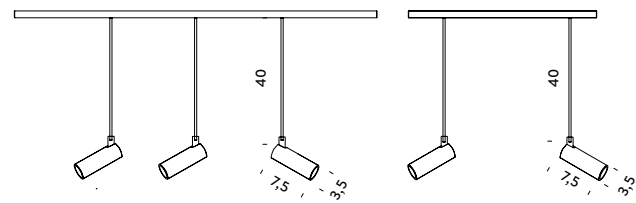

### SPOT3 106CM

LED SPOT | diffused orientable  
360° | 3x4W | 3x400lm (luminous output) | typ cri 90 | dimmable 1-10V | 110/240V

CCT 2700K

- LSS SW2 51 structure white
  - LSS SN2 51 structure black
- CCT 3000K
- LSS SW4 51 structure white
  - LSS SN4 51 structure black

### SPOT2 56CM

LED SPOT | diffused orientable  
360° | 2x4W | 2x400lm (luminous output) | typ cri 90 | dimmable 1-10V | 110/240V

CCT 2700K

- LSS SW1 51 structure white
  - LSS SN1 51 structure black
- CCT 3000K
- LSS SW3 51 structure white
  - LSS SN3 51 structure black