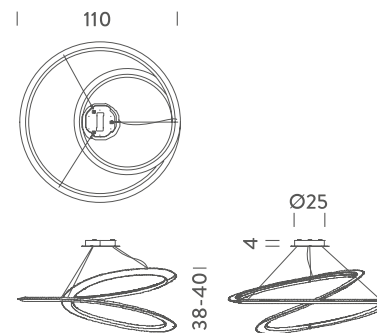

LAMPING

Source	linear LED
Total power	86W
Emission	direct
Switching	dimmable 1-10V
Tension	110/240V
Color temperature	3000K
Luminous flux	4500lm (luminous output)
Typ cri	83
Energy class	A+
Materials	aluminium + PC
Notes	cable lenght 2,5m; adjustable cable length minimum 0,4m
Net lamp weight	9 Kg

Codes

KEP LOW 52
KEP LNN 52
KEPLWW 52

Structure

gold painted
black
white

PACKAGE

Package 01 121x121x52 cm / Gross weight: 19 Kg

Certificazioni

UPLIGHT | 2700K

LAMPING

Source	linear LED
Total power	86W
Emission	indirect
Switching	dimmable 1-10V
Tension	110/240V
Color temperature	2700K
Luminous flux	4500lm (luminous output)
Typ cri	83
Materials	aluminium + PC
Notes	cable lenght 2,5m; adjustable cable length minimum 0,4m
Net lamp weight	9 Kg