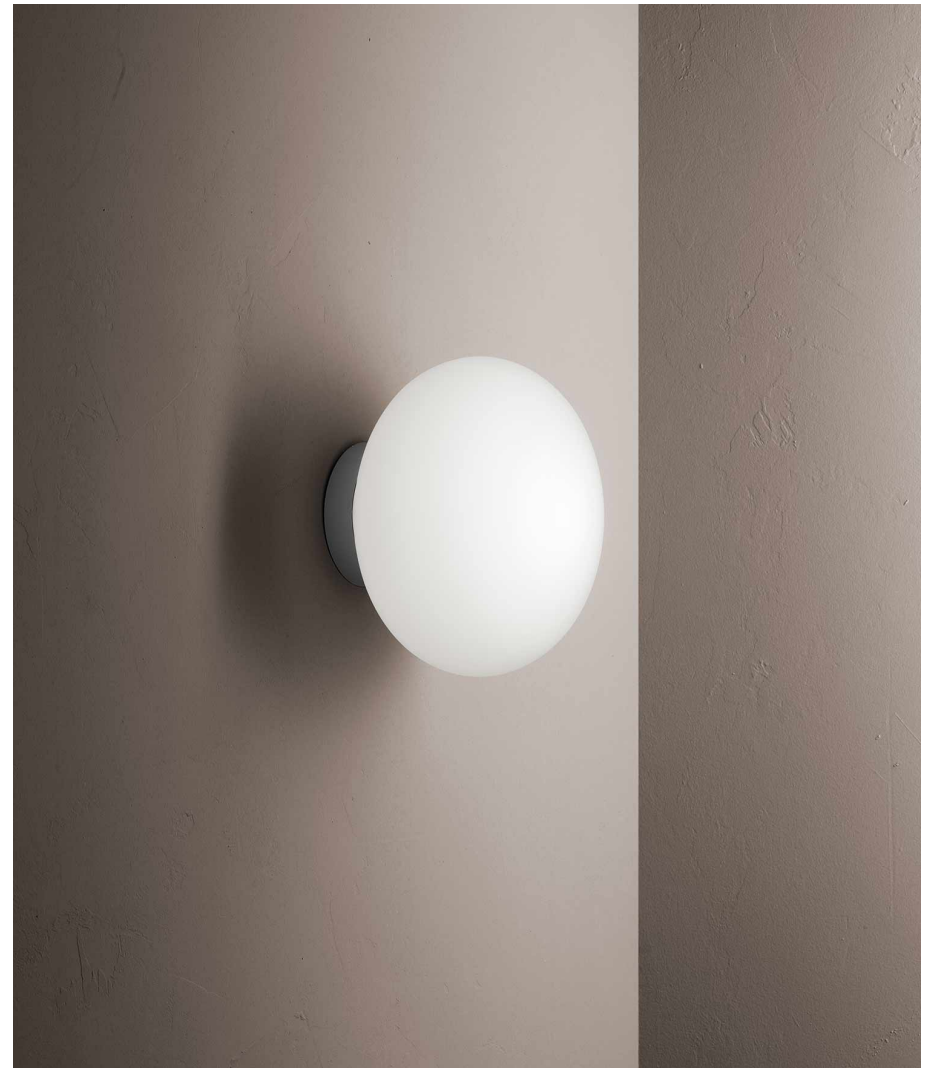

MAGA WALL CEILING

Pendant and wall/ceiling lamp with diffuser in opal blown glass.

Spring transparent plastic fixing or chromed wall fixing.

E14 FLUO/HALO/LED

LAMPING

Source	E14
Total power	46W
Emission	diffused
Switching	dimnable, according to bulb
Tension	230V
Materials	polymer + glass

Codes

MGA EWW 32

Structure/Diffuser

white/opal white

PACKAGE

Package 01

32x32x33 cm / Gross weight: 2.1 Kg

Certificazioni