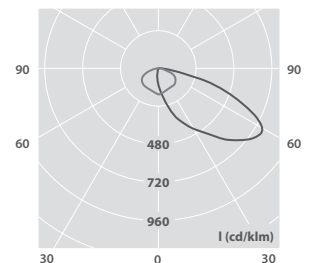

STARGUARD

COLUMN ACCESSORIES

Twin Back to Back Floodlight Mounting Crossarm CA2/SG versions

Single Floodlight Mounting Pot

POT-89 or CA2/SG-89 - fits over 76 dia. shaft 4, 5 and 6m columns

POT-114 or CA2/SG-114 - fits over 101 dia. spigot insert on 8 and 10m columns

MOUNTING BRACKET

Universal mounting bracket - Wall position

Universal mounting bracket - Pole top position

DIMENSIONS

PHOTOMETRIC GUIDE

140W LED 8m mounting height

Luminaire Lumen Output:
62W = 7045lm
140W = 15850lm