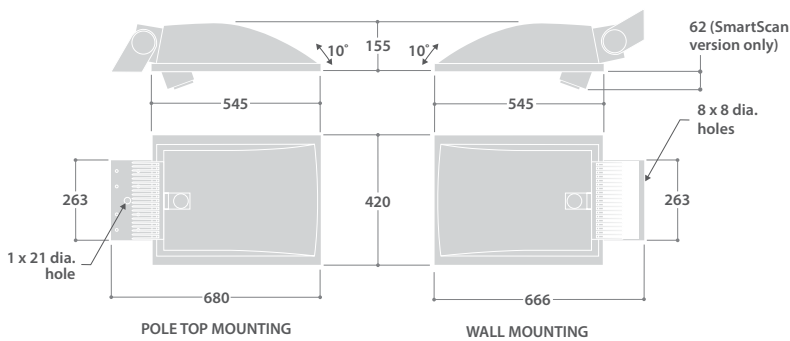

STARGUARD

COLUMN ACCESSORIES

Twin Back to Back Floodlight Mounting Crossarm CA2/SG versions

Single Floodlight Mounting Pot

POT-89 or CA2/SG-89 - fits over 76 dia. shaft 4, 5 and 6m columns

POT-114 or CA2/SG-114 - fits over 101 dia. spigot insert on 8 and 10m columns

MOUNTING BRACKET

Universal mounting bracket - Wall position

Universal mounting bracket - Pole top position

DIMENSIONS

PHOTOMETRIC GUIDE

140W LED 8m mounting height

Luminaire Lumen Output:
62W = 7045lm
140W = 15850lm

Smart External version

ZERO UPWARD LIGHT, AREA FLOODLIGHT LUMINAIRES

IP65 CE LED WINDAGE - 0.10m²

SPECIFICATION

- Corrosion-resistant and fire-retardant GRP moulded body - light grey finish
- Clear toughened/safety glass cover
- Aluminium heat sink ensures cool running of control gear and LEDs for optimum life in high ambient temperatures
- ZERO upward light pollution
- High elevation peak beam angle for outstanding area coverage relative to mounting height
- High beam efficiency with low glare
- Smart External versions with intelligent lighting control for use up to 12 metres mounting height
- SmartScan wireless technology removes the need for control cabling. Ideal for retro-fit
- Universal mounting bracket for pole top or wall mounting
- Photocell option
- Fitted with 4000K or 5700K LEDs