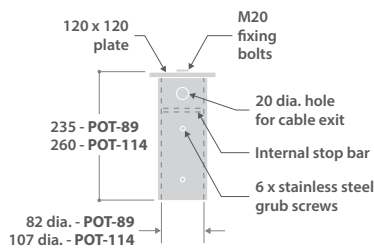

STARGUARD

COLUMN ACCESSORIES

Twin Back to Back Floodlight Mounting Crossarm CA2/SG versions

Single Floodlight Mounting Pot

POT-89 or CA2/SG-89 - fits over 76 dia. shaft 4, 5 and 6m columns

POT-114 or CA2/SG-114 - fits over 101 dia. spigot insert on 8 and 10m columns

MOUNTING BRACKET

Universal mounting bracket - Wall position

Universal mounting bracket - Pole top position

DIMENSIONS

PHOTOMETRIC GUIDE

140W LED 8m mounting height

Luminaire Lumen Output:
62W = 7045lm
140W = 15850lm

Smart External version

ZERO UPWARD LIGHT, AREA FLOODLIGHT LUMINAIRES

IP65 CE LED WINDAGE - 0.10m²

SPECIFICATION

- Corrosion-resistant and fire-retardant GRP moulded body - light grey finish
- Clear toughened/safety glass cover
- Aluminium heat sink ensures cool running of control gear and LEDs for optimum life in high ambient temperatures
- ZERO upward light pollution
- High elevation peak beam angle for outstanding area coverage relative to mounting height
- High beam efficiency with low glare
- Smart External versions with intelligent lighting control for use up to 12 metres mounting height
- SmartScan wireless technology removes the need for control cabling. Ideal for retro-fit
- Universal mounting bracket for pole top or wall mounting
- Photocell option
- Fitted with 4000K or 5700K LEDs