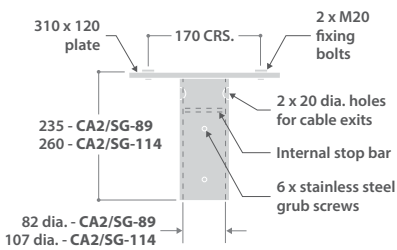

STARGUARD

COLUMN ACCESSORIES

Twin Back to Back Floodlight Mounting Crossarm CA2/SG versions

Single Floodlight Mounting Pot

POT-89 or CA2/SG-89 - fits over 76 dia. shaft 4, 5 and 6m columns

POT-114 or CA2/SG-114 - fits over 101 dia. spigot insert on 8 and 10m columns

MOUNTING BRACKET

Universal mounting bracket - Wall position

Universal mounting bracket - Pole top position

DIMENSIONS

PHOTOMETRIC GUIDE

140W LED 8m mounting height

Luminaire Lumen Output:
62W = 7045lm
140W = 15850lm

Smart External version

ZERO UPWARD LIGHT, AREA FLOODLIGHT LUMINAIRES

IP65 CE LED WINDAGE - 0.10m²

SPECIFICATION

- Corrosion-resistant and fire-retardant GRP moulded body - light grey finish
- Clear toughened/safety glass cover
- Aluminium heat sink ensures cool running of control gear and LEDs for optimum life in high ambient temperatures
- ZERO upward light pollution
- High elevation peak beam angle for outstanding area coverage relative to mounting height
- High beam efficiency with low glare
- Smart External versions with intelligent lighting control for use up to 12 metres mounting height
- SmartScan wireless technology removes the need for control cabling. Ideal for retro-fit
- Universal mounting bracket for pole top or wall mounting
- Photocell option
- Fitted with 4000K or 5700K LEDs