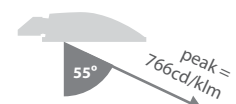

MOUNTING BRACKET

Universal mounting bracket - Wall position

Universal mounting bracket - Pole top position

DIMENSIONS

PHOTOMETRIC GUIDE

140W LED 8m mounting height

Luminaire Lumen Output:
62W = 7045lm
140W = 15850lm

Smart External version

ZERO UPWARD LIGHT, AREA FLOODLIGHT LUMINAIRES

IP65 CE LED WINDAGE - 0.10m²

SPECIFICATION

- Corrosion-resistant and fire-retardant GRP moulded body - light grey finish
- Clear toughened/safety glass cover
- Aluminium heat sink ensures cool running of control gear and LEDs for optimum life in high ambient temperatures
- ZERO upward light pollution
- High elevation peak beam angle for outstanding area coverage relative to mounting height
- High beam efficiency with low glare
- Smart External versions with intelligent lighting control for use up to 12 metres mounting height
- SmartScan wireless technology removes the need for control cabling. Ideal for retro-fit
- Universal mounting bracket for pole top or wall mounting
- Photocell option
- Fitted with 4000K or 5700K LEDs