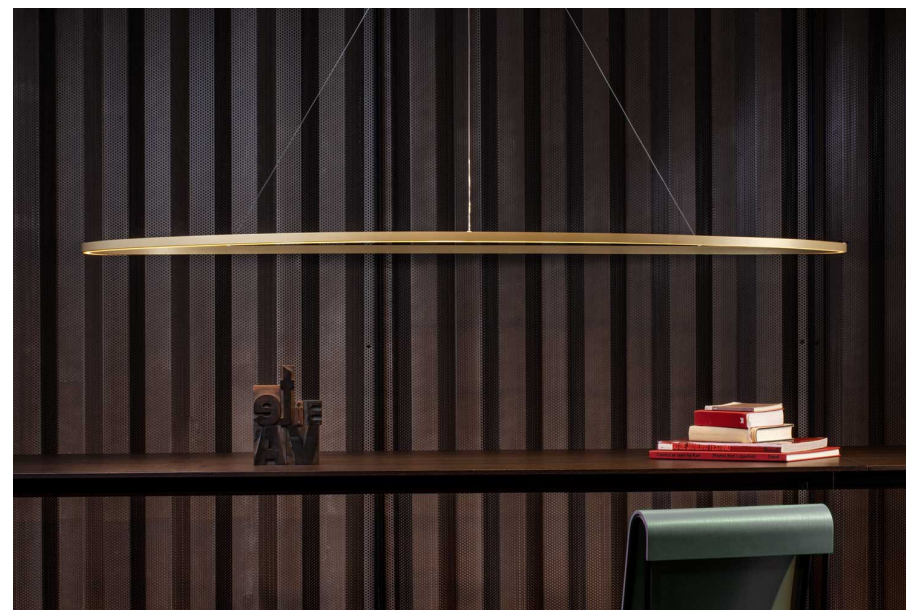

ELLISSE PENDANT MEGA

Federico Palazzari

LED pendant lamp, available in five versions: major, minor and double, triple and mega, widespread direct or indirect lighting. Extruded aluminium painted matt white or matt black, polished or glossy gold anodized. Opaline diffuser. Ellisse is manufactured through a proprietary technology to combine the extruded bars (patent pending). Major version available also for wall and floor applications, with a marble base on the floor version and with a wall kit mounting on the wall one.

DOWNLIGHT | 3000K

LAMPING

Source	linear LED
Total power	88W
Emission	diffused
Switching	dimnable 1-10V
Tension	110 / 230 V
Color temperature	3000K
Luminous flux	4421lm (real flux)
Energy class	A+
Notes	cable lenght 2,5m; gold polished anodized/polished aluminium on request

Codes

ELP LWW 59
ELP LNW 59
ELP LOW 59

Structure/Diffuser

white/white
black/white
gold painted/white

Certificazioni

DOWNLIGHT | 2700K

LAMPING

Source	linear LED
Total power	85W
Emission	diffused
Switching	dimnable 1-10V
Tension	110 / 230 V
Color temperature	2700K
Luminous flux	4421lm (real flux)
Energy class	A+
Notes	cable lenght 2,5m; gold polished anodized/polished aluminium on request

Codes

ELP LW2 59
ELP LN2 59
ELP LO2 59

Structure/Diffuser

white/white
black/white
gold painted/white

Certificazioni

UPLIGHT | 2700K

LAMPING

Source	linear LED
Total power	85W
Emission	diffused
Switching	dimnable 1-10V
Tension	110 / 230 V
Color temperature	2700K
Luminous flux	4421lm (real flux)
Energy class	A+
Notes	cable lenght 2,5m; gold polished anodized/polished aluminium on request