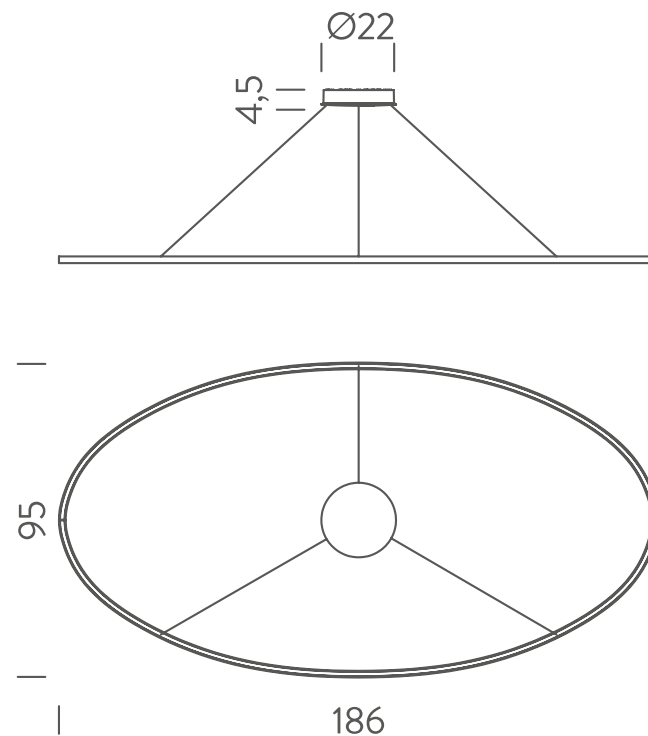

Codes

ELP LWW 59
ELP LNW 59
ELP LOW 59

Structure/Diffuser

white/white
black/white
gold painted/white

Certificazioni

DOWNLIGHT | 2700K

LAMPING

Source	linear LED
Total power	85W
Emission	diffused
Switching	dimnable 1-10V
Tension	110 / 230 V
Color temperature	2700K
Luminous flux	4421lm (real flux)
Energy class	A+
Notes	cable lenght 2,5m; gold polished anodized/polished aluminium on request

Codes

ELP LW2 59
ELP LN2 59
ELP LO2 59

Structure/Diffuser

white/white
black/white
gold painted/white

Certificazioni

UPLIGHT | 2700K

LAMPING

Source	linear LED
Total power	85W
Emission	diffused
Switching	dimnable 1-10V
Tension	110 / 230 V
Color temperature	2700K
Luminous flux	4421lm (real flux)
Energy class	A+
Notes	cable lenght 2,5m; gold polished anodized/polished aluminium on request

Codes

ELP LW2 58
ELP LN2 58
ELP LO2 58

Structure/Diffuser

white/white
black/white
gold painted/white

Certificazioni

UPLIGHT | 3000K

LAMPING

Source	linear LED
Total power	88W
Emission	diffused
Switching	dimnable 1-10V
Tension	110 / 230 V
Color temperature	3000K
Luminous flux	4421lm (real flux)
Energy class	A+
Notes	cable lenght 2,5m; gold polished anodized/polished aluminium on request