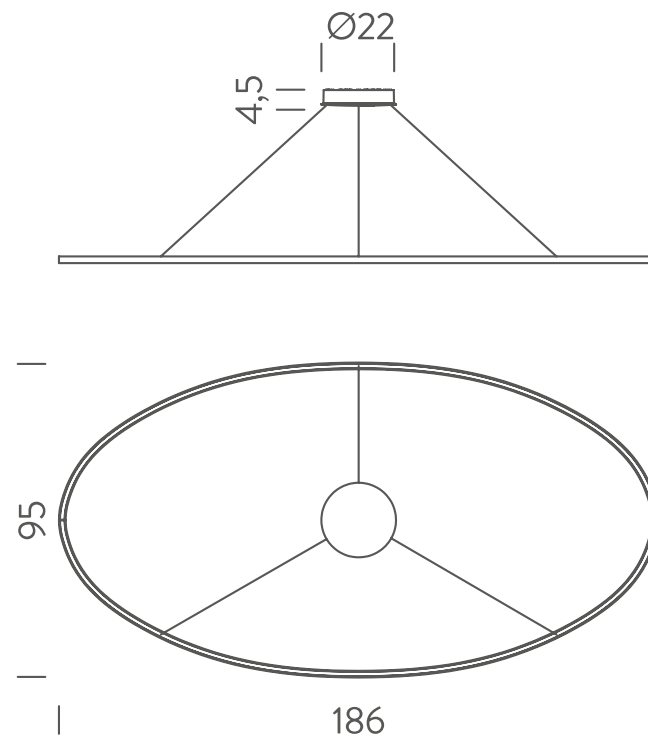

DOWNLIGHT | 3000K

LAMPING

Source	linear LED
Total power	88W
Emission	diffused
Switching	dimnable 1-10V
Tension	110 / 230 V
Color temperature	3000K
Luminous flux	4421lm (real flux)
Energy class	A+
Notes	cable lenght 2,5m; gold polished anodized/polished aluminium on request

Codes

ELP LWW 59
ELP LNW 59
ELP LOW 59

Structure/Diffuser

white/white
black/white
gold painted/white

Certificazioni

DOWNLIGHT | 2700K

LAMPING

Source	linear LED
Total power	85W
Emission	diffused
Switching	dimnable 1-10V
Tension	110 / 230 V
Color temperature	2700K
Luminous flux	4421lm (real flux)
Energy class	A+
Notes	cable lenght 2,5m; gold polished anodized/polished aluminium on request

Codes

ELP LW2 59
ELP LN2 59
ELP LO2 59

Structure/Diffuser

white/white
black/white
gold painted/white

Certificazioni

UPLIGHT | 2700K

LAMPING

Source	linear LED
Total power	85W
Emission	diffused
Switching	dimnable 1-10V
Tension	110 / 230 V
Color temperature	2700K
Luminous flux	4421lm (real flux)
Energy class	A+
Notes	cable lenght 2,5m; gold polished anodized/polished aluminium on request

Codes

ELP LW2 58
ELP LN2 58
ELP LO2 58

Structure/Diffuser

white/white
black/white
gold painted/white

Certificazioni

UPLIGHT | 3000K

LAMPING

Source	linear LED
Total power	88W
Emission	diffused
Switching	dimnable 1-10V
Tension	110 / 230 V
Color temperature	3000K
Luminous flux	4421lm (real flux)
Energy class	A+
Notes	cable lenght 2,5m; gold polished anodized/polished aluminium on request