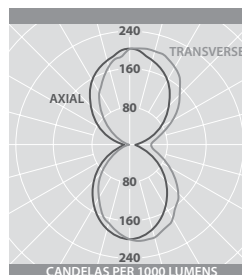

CLARA 180

WALL MOUNTED LED UP AND DOWNLIGHTERS

SPECIFICATION

- White injection moulded polycarbonate body (RAL 9016)
- Silver option (RAL 9006)
- High efficiency satin polycarbonate covers
- Can be mounted horizontally or vertically
- Up and downlighter or uplighter only version
- SmartScan wireless technology removes the need for control cabling. Ideal for retro-fit
- Fitted with 4000K LEDs

LED CHARACTERISTICS

CRI	80+
COLOUR TEMPERATURE	4000K
RATED LIFE (HOURS)	63K - L80/B10
PROTECTION	LUX GUARD
DRIVER EFFICIENCY	>80%
REPLACEABLE	YES
POWER FACTOR	>0.95

LL/CW **114.8**

For LED characteristics explanation see www.thorlux.com/led-guide

SmartScan Configurations

Find out more at www.thorlux.com/smartsan

PHOTOMETRIC GUIDE

Luminaire Lumen Output
10W = 1430lm
20W = 2640lm

RANGE

	LED	CAT. No.	APPROX. kg	CIRCUIT
SMART	Up and downlighter 20W	CA 19183	1.8	D/SS
	Uplighter 10W	CA 19182	1.7	D/SS
STANDARD	Up and downlighter 20W	CA 15854	1.7	L/A
	Uplighter 10W +	CA 15853	1.6	L/A

DIMENSIONS