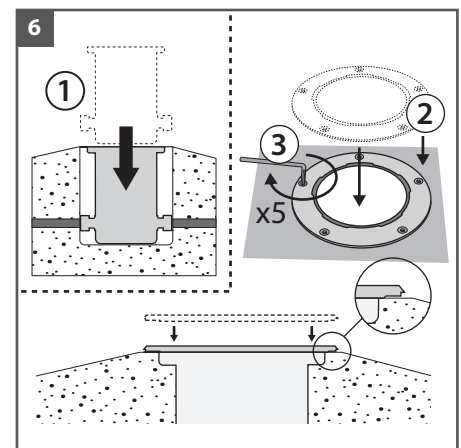

Circlex

3x 1.2W LED

IP67   

LED	Approx. kg Ca. kg
3x 1.2W	1.5

ONLY SUITABLE FOR USE IN LOW USE TRAFFIC AREAS
 POUR PASSAGES À TRAFFIC LÉGER UNIQUEMENT
 NUR FÜR VERKEHRSARME BEREICHE

Modifications
 Thorlux products should not be modified. Any modification may render the product unsafe and will invalidate any Safety/Approval marks.
 Thorlux will not accept any responsibility for any modified products or for any damage caused as a result of their modification.