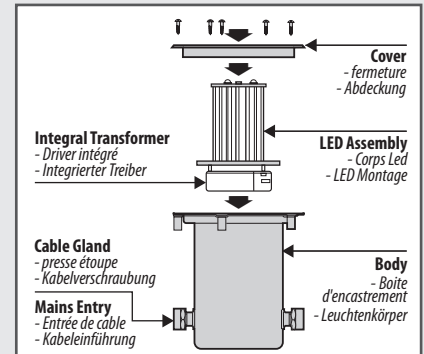

Circlex

3x 1.2W LED

IP67   

LED	Approx. kg Ca. kg
3x 1.2W	1.5

ONLY SUITABLE FOR USE IN LOW USE TRAFFIC AREAS
 POUR PASSAGES À TRAFFIC LÉGER UNIQUEMENT
 NUR FÜR VERKEHRSARME BEREICHE

Modifications
 Thorlux products should not be modified. Any modification may render the product unsafe and will invalidate any Safety/Approval marks.
 Thorlux will not accept any responsibility for any modified products or for any damage caused as a result of their modification.