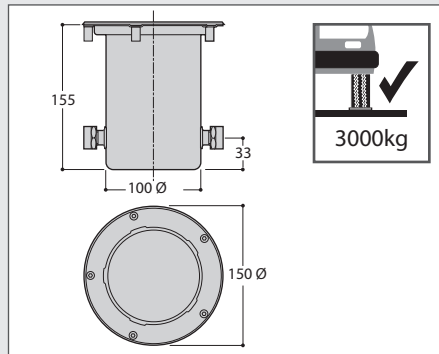

Circlex

3x 1.2W LED

IP67   

LED	Approx. kg Ca. kg
3x 1.2W	1.5

ONLY SUITABLE FOR USE IN LOW USE TRAFFIC AREAS
 POUR PASSAGES À TRAFFIC LÉGER UNIQUEMENT
 NUR FÜR VERKEHRSARME BEREICHE

Modifications
 Thorlux products should not be modified. Any modification may render the product unsafe and will invalidate any Safety/Approval marks.
 Thorlux will not accept any responsibility for any modified products or for any damage caused as a result of their modification.