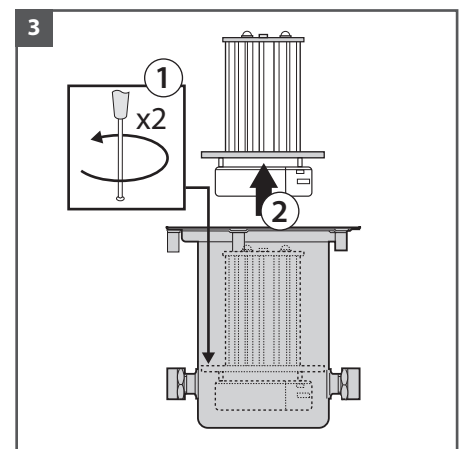

Circlex

3x 1.2W LED

IP67   

LED	Approx. kg Ca. kg
3x 1.2W	1.5

ONLY SUITABLE FOR USE IN LOW USE TRAFFIC AREAS
 POUR PASSAGES À TRAFFIC LÉGER UNIQUEMENT
 NUR FÜR VERKEHRSARME BEREICHE

Modifications
 Thorlux products should not be modified. Any modification may render the product unsafe and will invalidate any Safety/Approval marks.
 Thorlux will not accept any responsibility for any modified products or for any damage caused as a result of their modification.