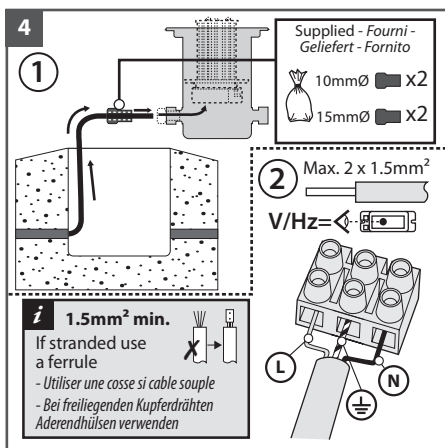

Circlex

3x 1.2W LED

IP67   

LED	Approx. kg Ca. kg
3x 1.2W	1.5

ONLY SUITABLE FOR USE IN LOW USE TRAFFIC AREAS
 POUR PASSAGES À TRAFFIC LÉGER UNIQUEMENT
 NUR FÜR VERKEHRSARME BEREICHE

Modifications
 Thorlux products should not be modified. Any modification may render the product unsafe and will invalidate any Safety/Approval marks.
 Thorlux will not accept any responsibility for any modified products or for any damage caused as a result of their modification.