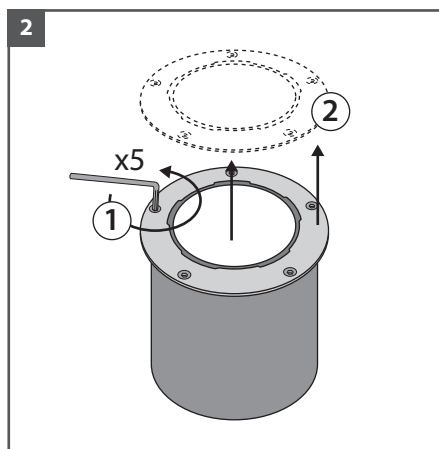

Circlex

3x 1.2W LED

IP67   

LED	Approx. kg Ca. kg
3x 1.2W	1.5

ONLY SUITABLE FOR USE IN LOW USE TRAFFIC AREAS
 POUR PASSAGES À TRAFFIC LÉGER UNIQUEMENT
 NUR FÜR VERKEHRSARME BEREICHE

Modifications
 Thorlux products should not be modified. Any modification may render the product unsafe and will invalidate any Safety/Approval marks.
 Thorlux will not accept any responsibility for any modified products or for any damage caused as a result of their modification.