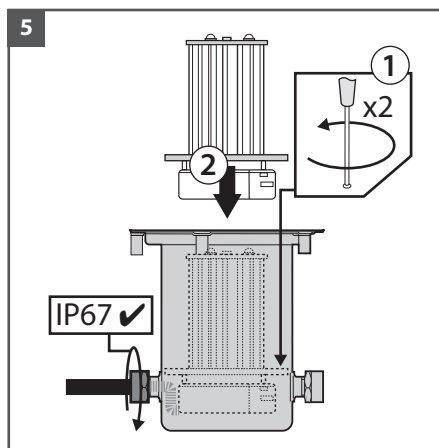

Circlex

3x 1.2W LED

IP67   

LED	Approx. kg Ca. kg
3x 1.2W	1.5

ONLY SUITABLE FOR USE IN LOW USE TRAFFIC AREAS
 POUR PASSAGES À TRAFFIC LÉGER UNIQUEMENT
 NUR FÜR VERKEHRSARME BEREICHE

Modifications
 Thorlux products should not be modified. Any modification may render the product unsafe and will invalidate any Safety/Approval marks.
 Thorlux will not accept any responsibility for any modified products or for any damage caused as a result of their modification.