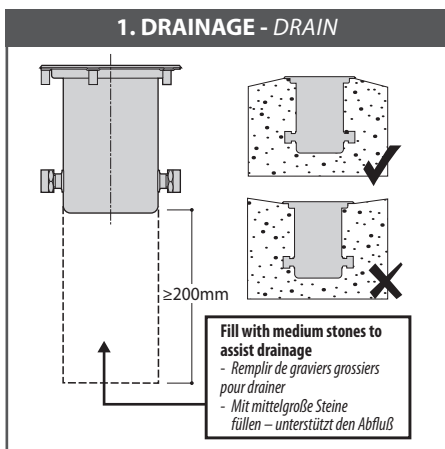

Circlex

3x 1.2W LED

IP67   

LED	Approx. kg Ca. kg
3x 1.2W	1.5

ONLY SUITABLE FOR USE IN LOW USE TRAFFIC AREAS
 POUR PASSAGES À TRAFFIC LÉGER UNIQUEMENT
 NUR FÜR VERKEHRSARME BEREICHE

Modifications
 Thorlux products should not be modified. Any modification may render the product unsafe and will invalidate any Safety/Approval marks.
 Thorlux will not accept any responsibility for any modified products or for any damage caused as a result of their modification.