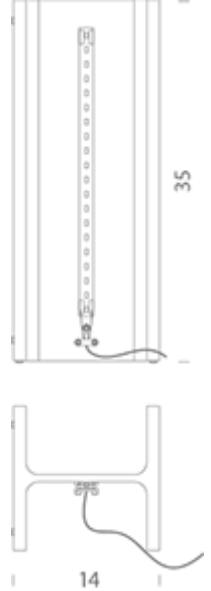

Codes

RIC LMM 21

Structure

raw metal

Diffuseur

Package

LxPxH (body)	12
LxPxH (base)	20x20x41
Weight (base)	13,5

NEMO

MAIS PLUS QUE CELA JE NE PEUX PAS

Rudy Ricciotti

LED outdoor

Lamping

Source	linear LED
Total power	10W
Emission	direct/indirect
Switching	dimnable (TRIAC remote)
Tension	220V
Color temperature	2700K
Luminous flux	1000lm
Typ cri	83
Energy class	A+
Ip class	65

Codes

RIC LMM 2E

Structure

raw metal

Diffuseur

Package

LxPxH (body)	12
LxPxH (base)	20x20x41
Weight (base)	13,5