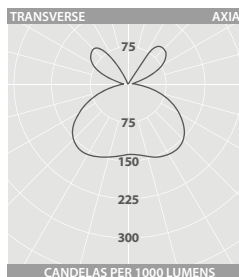

Illuminated Halo

Light is directed back onto the wall for enhanced visual appearance.

DIMENSIONS

PHOTOMETRIC GUIDE

Luminaire Lumen Output:
 10W = 1665lm
 17W = 2705lm
 24W = 3685lm

Smart version

CIRCULAR SURFACE MOUNTED LUMINAIRES WITH EXCELLENT LATERAL DISTRIBUTION

LED CHARACTERISTICS

CRI	80
COLOUR TEMPERATURE	4000K
RATED LIFE (HOURS)	90K - L80/B10
PROTECTION	LUX GUARD
DRIVER EFFICIENCY	>80%
REPLACEABLE	YES
POWER FACTOR	>0.9

LL/CW 142.4

For LED characteristics explanation see www.thorlux.com/led-guide

RANGE

	LED	CAT. No.	APPROX. kg	CIRCUIT
SMART	10W	OV 19280	3.9	D/SS
	17W	OV 19281	3.9	D/SS
	24W	OV 19282	3.9	D/SS
STANDARD	10W	OV 19283	3.8	L/A
	17W	OV 19284	3.8	L/A
	24W	OV 19285	3.8	L/A

CIRCUIT TYPE - suffix catalogue number with: