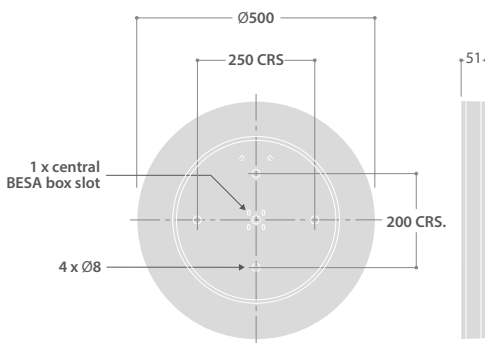

Illuminated Halo

Light is directed back onto the wall for enhanced visual appearance.

DIMENSIONS

PHOTOMETRIC GUIDE

Luminaire Lumen Output:
 10W = 1665lm
 17W = 2705lm
 24W = 3685lm

Smart version

CIRCULAR SURFACE MOUNTED LUMINAIRES WITH EXCELLENT LATERAL DISTRIBUTION

SPECIFICATION

- Spun steel gear tray finished full polyester, non-yellowing white
- Sealed light engine assembly comprising of clear polycarbonate cover, moulded reflector and white trim
- Low profile unobtrusive design
- Wipe clean surface, no dust traps
- Excellent lateral light distribution - suitable for stairwells
- Tool free access (option to lock cover using security screw supplied)
- Indirect light source, extremely low glare and high visual comfort
- Smart versions with intelligent lighting control - integrated Smart module
- SmartScan wireless technology removes the need for control cabling. Ideal for retro-fit
- Fitted with 4000K LEDs

LED CHARACTERISTICS

CRI	80
COLOUR TEMPERATURE	4000K
RATED LIFE (HOURS)	90K - L80/B10
PROTECTION	LUX GUARD
DRIVER EFFICIENCY	>80%
REPLACEABLE	YES
POWER FACTOR	>0.9

LL/CW 142.4

For LED characteristics explanation see www.thorlux.com/led-guide

RANGE

	LED	CAT. No.	APPROX. kg	CIRCUIT
SMART	10W	OV 19280	3.9	D/SS
	17W	OV 19281	3.9	D/SS
	24W	OV 19282	3.9	D/SS
STANDARD	10W	OV 19283	3.8	L/A
	17W	OV 19284	3.8	L/A
	24W	OV 19285	3.8	L/A

CIRCUIT TYPE - suffix catalogue number with: