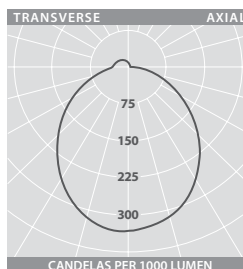

Add 0.3kg to weights listed

■ Narrow body / ▲ Wide body

### PHOTOMETRIC GUIDE

#### WIDE BODY

Luminaire Lumen Output:  
 49W = 7025lm  
 63W = 8325lm

### DIMENSIONS