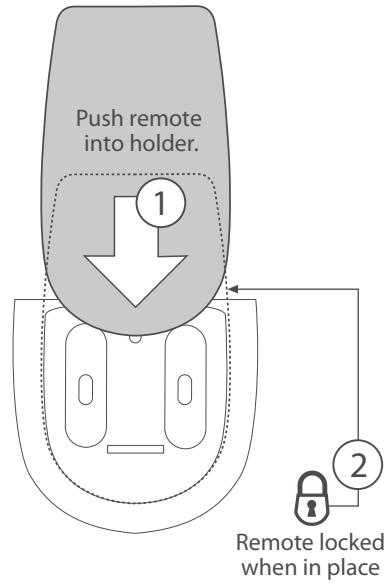

LOCKING & UNLOCKING OF REMOTE - USING ECO 9724

Uses Locking Key Kit (ECO 9724)