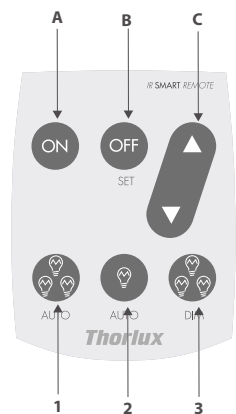

OPERATING INSTRUCTIONS

- The **SmartScene IR Remote** allows the user to control a group of Smart luminaires.
- Simply point the remote at a Smart pod in any luminaire in the group.
- For controlling individual luminaires, use a Thorlux Smart Remote (LCM 13479).

DIMENSIONS

FUNCTIONS

Funtion

- A** Smart luminaires to maximum
- B** Return to automatic
- C** Smart luminaires synchronise then dim

Funtion

- 1** Scene 1 - Smart luminaires to 50% fixed
- 2** Scene 2 - Smart luminaires to 25% fixed
- 3** Scene 3 - Smart luminaires OFF

Funtion

- A** On
- B** Off
- C** Raise/Lower lamp level

Funtion

- 1** Return whole group to automatic
- 2** Return individual fitting to automatic
- 3** Press and hold to activate group dimming control

- Buttons **A, B, C & 2** operate a single luminaire only.
- Buttons **1 & 3** operate the group as a whole. (Smart v3.0 available as standard, circa Jan 2008)
- Buttons **1 & 3** can be disabled or enabled by pressing and holding > 35 seconds.
- Buttons **B & 2** pressed together will set the current light level to become the automatically controlled level.