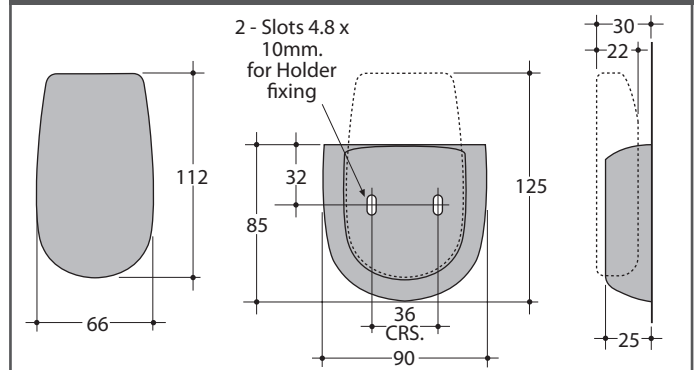

SmartScene IR Remote

LCM 14816 (Regular), LCM 14817 (Teaching),
LCM 14818 (Meeting), LCM 13479T (IR Smart Remote)

INSTALLATION INSTRUCTIONS

SMART SCENE IR REMOTE

- **BATTERIES:** CR2032 3V
- **WEIGHT:** 100g

DIMENSIONS

FUNCTIONS

Funtion

- A** Smart luminaires to maximum
- B** Return to automatic
- C** Smart luminaires synchronise then dim

Funtion

- 1** Scene 1 - Smart luminaires to 50% fixed
- 2** Scene 2 - Smart luminaires to 25% fixed
- 3** Scene 3 - Smart luminaires OFF