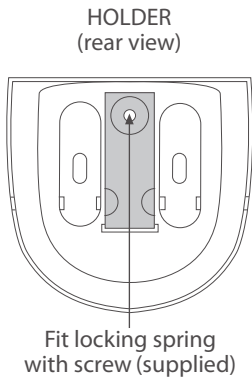

LOCKING & UNLOCKING OF REMOTE - USING ECO 9724

Uses Locking Key Kit (ECO 9724)