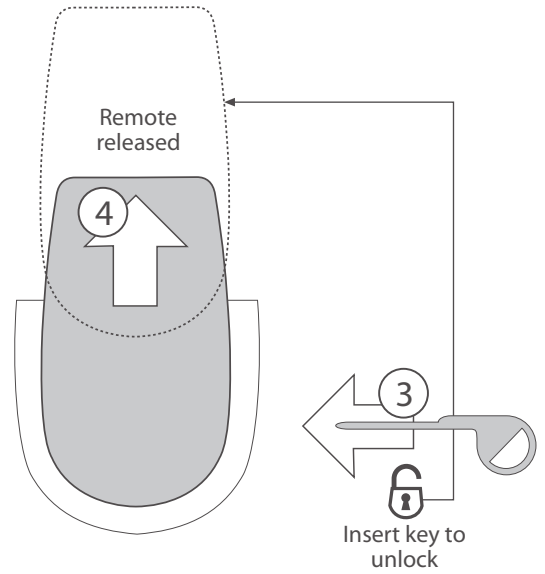

LOCKING & UNLOCKING OF REMOTE - USING ECO 9724

Uses Locking Key Kit (ECO 9724)