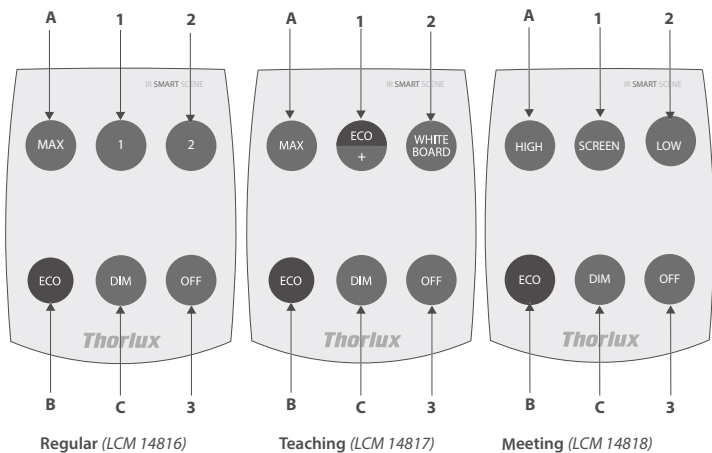

OPERATING INSTRUCTIONS

- The **SmartScene IR Remote** allows the user to control a group of Smart luminaires.
- Simply point the remote at a Smart pod in any luminaire in the group.
- For controlling individual luminaires, use a Thorlux Smart Remote (LCM 13479).

DIMENSIONS

FUNCTIONS

Funtion

- A** Smart luminaires to maximum
- B** Return to automatic
- C** Smart luminaires synchronise then dim

Funtion

- 1** Scene 1 - Smart luminaires to 50% fixed
- 2** Scene 2 - Smart luminaires to 25% fixed
- 3** Scene 3 - Smart luminaires OFF

Funtion

- A** On
- B** Off
- C** Raise/Lower lamp level

Funtion

- 1** Return whole group to automatic
- 2** Return individual fitting to automatic
- 3** Press and hold to activate group dimming control

- Buttons **A, B, C & 2** operate a single luminaire only.
- Buttons **1 & 3** operate the group as a whole. (Smart v3.0 available as standard, circa Jan 2008)
- Buttons **1 & 3** can be disabled or enabled by pressing and holding > 35 seconds.
- Buttons **B & 2** pressed together will set the current light level to become the automatically controlled level.