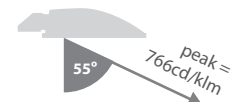

POT-89 or CA2/SG-89 - fits over 76 dia. shaft 4, 5 and 6m columns

POT-114 or CA2/SG-114 - fits over 101 dia. spigot insert on 8 and 10m columns

DIMENSIONS

PHOTOMETRIC GUIDE

140W LED
8m mounting height

Luminaire Lumen Output:
62W = 7045lm
140W = 15850lm

Smart External version

ZERO UPWARD LIGHT, AREA FLOODLIGHT LUMINAIRES

IP65 CE LED WINDAGE - 0.10m²

SPECIFICATION

- Corrosion-resistant and fire-retardant GRP moulded body - light grey finish
- Clear toughened/safety glass cover
- Aluminium heat sink ensures cool running of control gear and LEDs for optimum life in high ambient temperatures
- ZERO upward light pollution
- High elevation peak beam angle for outstanding area coverage relative to mounting height
- High beam efficiency with low glare
- Smart External versions with intelligent lighting control for use up to 12 metres mounting height
- SmartScan wireless technology removes the need for control cabling. Ideal for retro-fit
- Universal mounting bracket for pole top or wall mounting
- Photocell option
- Fitted with 4000K or 5700K LEDs