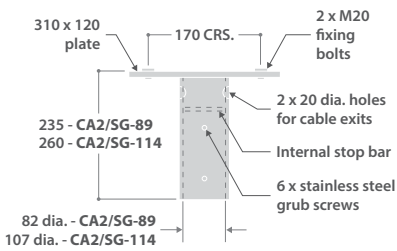

STARGUARD

COLUMN ACCESSORIES

Twin Back to Back Floodlight Mounting Crossarm (for Starguard only CA2/SG versions)

Single Floodlight Mounting Pot

MOUNTING BRACKET

Universal mounting bracket - Wall position

Universal mounting bracket - Pole top position

POT-89 or CA2/SG-89 - fits over 76 dia. shaft 4, 5 and 6m columns

POT-114 or CA2/SG-114 - fits over 101 dia. spigot insert on 8 and 10m columns

DIMENSIONS

PHOTOMETRIC GUIDE

140W LED
8m mounting height

Luminaire Lumen Output:
62W = 7045lm
140W = 15850lm

Smart External version

ZERO UPWARD LIGHT, AREA FLOODLIGHT LUMINAIRES

IP65 CE LED WINDAGE - 0.10m²

SPECIFICATION

- Corrosion-resistant and fire-retardant GRP moulded body - light grey finish
- Clear toughened/safety glass cover
- Aluminium heat sink ensures cool running of control gear and LEDs for optimum life in high ambient temperatures
- ZERO upward light pollution
- High elevation peak beam angle for outstanding area coverage relative to mounting height
- High beam efficiency with low glare
- Smart External versions with intelligent lighting control for use up to 12 metres mounting height
- SmartScan wireless technology removes the need for control cabling. Ideal for retro-fit
- Universal mounting bracket for pole top or wall mounting
- Photocell option
- Fitted with 4000K or 5700K LEDs