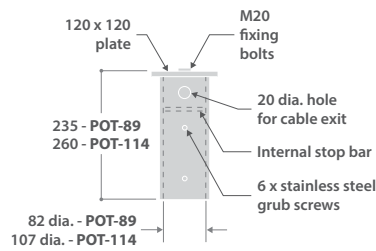

STARGUARD

COLUMN ACCESSORIES

Twin Back to Back Floodlight Mounting Crossarm (for Starguard only CA2/SG versions)

Single Floodlight Mounting Pot

MOUNTING BRACKET

Universal mounting bracket - Wall position

Universal mounting bracket - Pole top position

POT-89 or CA2/SG-89 - fits over 76 dia. shaft 4, 5 and 6m columns

POT-114 or CA2/SG-114 - fits over 101 dia. spigot insert on 8 and 10m columns

DIMENSIONS

PHOTOMETRIC GUIDE

140W LED
8m mounting height

Luminaire Lumen Output:
62W = 7045lm
140W = 15850lm

Smart External version

ZERO UPWARD LIGHT, AREA FLOODLIGHT LUMINAIRES

IP65 CE LED WINDAGE - 0.10m²

SPECIFICATION

- Corrosion-resistant and fire-retardant GRP moulded body - light grey finish
- Clear toughened/safety glass cover
- Aluminium heat sink ensures cool running of control gear and LEDs for optimum life in high ambient temperatures
- ZERO upward light pollution
- High elevation peak beam angle for outstanding area coverage relative to mounting height
- High beam efficiency with low glare
- Smart External versions with intelligent lighting control for use up to 12 metres mounting height
- SmartScan wireless technology removes the need for control cabling. Ideal for retro-fit
- Universal mounting bracket for pole top or wall mounting
- Photocell option
- Fitted with 4000K or 5700K LEDs