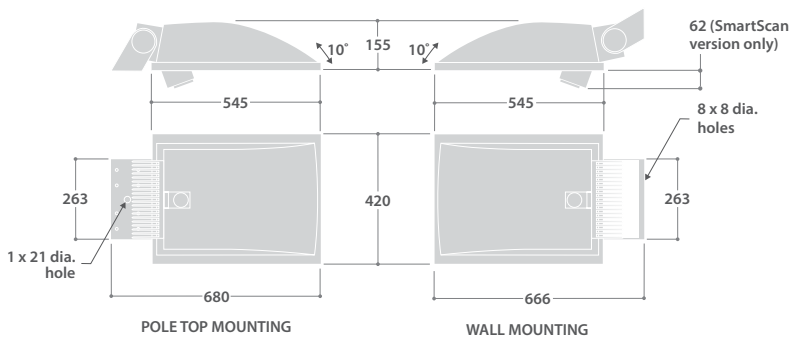

STARGUARD

COLUMN ACCESSORIES

Twin Back to Back Floodlight Mounting Crossarm (for Starguard only CA2/SG versions)

Single Floodlight Mounting Pot

MOUNTING BRACKET

Universal mounting bracket - Wall position

Universal mounting bracket - Pole top position

POT-89 or CA2/SG-89 - fits over 76 dia. shaft 4, 5 and 6m columns

POT-114 or CA2/SG-114 - fits over 101 dia. spigot insert on 8 and 10m columns

DIMENSIONS

PHOTOMETRIC GUIDE

140W LED
8m mounting height

Luminaire Lumen Output:
62W = 7045lm
140W = 15850lm

Smart External version

ZERO UPWARD LIGHT, AREA FLOODLIGHT LUMINAIRES

IP65 CE LED WINDAGE - 0.10m²

SPECIFICATION

- Corrosion-resistant and fire-retardant GRP moulded body - light grey finish
- Clear toughened/safety glass cover
- Aluminium heat sink ensures cool running of control gear and LEDs for optimum life in high ambient temperatures
- ZERO upward light pollution
- High elevation peak beam angle for outstanding area coverage relative to mounting height
- High beam efficiency with low glare
- Smart External versions with intelligent lighting control for use up to 12 metres mounting height
- SmartScan wireless technology removes the need for control cabling. Ideal for retro-fit
- Universal mounting bracket for pole top or wall mounting
- Photocell option
- Fitted with 4000K or 5700K LEDs