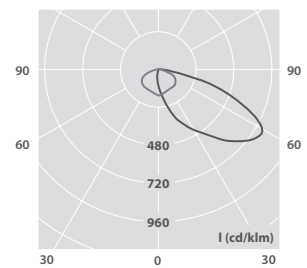

POT-89 or CA2/SG-89 - fits over 76 dia. shaft 4, 5 and 6m columns

POT-114 or CA2/SG-114 - fits over 101 dia. spigot insert on 8 and 10m columns

DIMENSIONS

PHOTOMETRIC GUIDE

140W LED
8m mounting height

Luminaire Lumen Output:
62W = 7045lm
140W = 15850lm