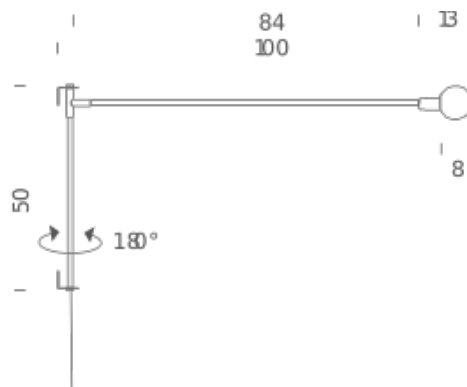

NEMO

MINI POTENCE PIVOTANTE

Charlotte Perriand

HALO/LED

Lamping

Source	halopin G9 QT-14
Total power	4W
Emission	diffused
Switching	dimmable
Tension	230V
Color temperature	2700K
Luminous flux	400lm
Materials	aluminium
Notes	switch on cable, LED dimmable bulb included, max power allowed 25W HALO bulb, cover for direct wall electrical installation (no plug), dimmable (only with direct wall electrical installation), cable length 2,5m
Accessories	wall electrical installation cover,

wall electrical
installation
cover

Codes

POM HNW 31

Structure

Diffuseur

Package

LxPxH (base)	11x23x190
Weight (body)	17x17x20
Weight (base)	6.7
Parcels	0.7