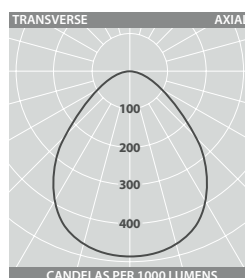

PHOTOMETRIC GUIDE

LED
Luminaire Lumen Output
20W = 2490lm
26W = 3515lm
38W = 4930lm