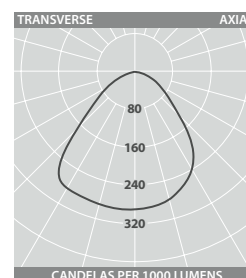

WEB LINK >
"PLUG AND PLAY"
LIGHTING CABLE
MANAGEMENT

RANGE

	NOMINAL SIZE (mm)	LAMP	CAT. No.	APPROX. kg	CIRCUIT
SMART	600 x 600	20W LED	XL 17598	6.5	D/SS
		26W LED	XL 16522	6.5	D/SS
		38W LED	XL 16523	6.5	D/SS
		4 x 14W T5	XL 11941D	5.1	
STANDARD	600 x 600	20W LED	XL 17599	6.3	L/A
		26W LED	XL 16524	6.3	L/A
		38W LED	XL 16525	6.3	L/A
		3 x 14W T5	XL 11263	5.0	J/D/T
		4 x 14W T5	XL 11262	5.0	J/D/T

STANDARD RANGE - lamps must be ordered separately

PHOTOMETRIC GUIDE

LED
Luminaire Lumen Output
20W = 2490lm
26W = 3515lm
38W = 4930lm

3 x 14W T5
D.L.O.R. 68%
Factor:
4 Lamp = 0.97

Learn more about
SmartScan at:
www.thorlux.com/smartscan