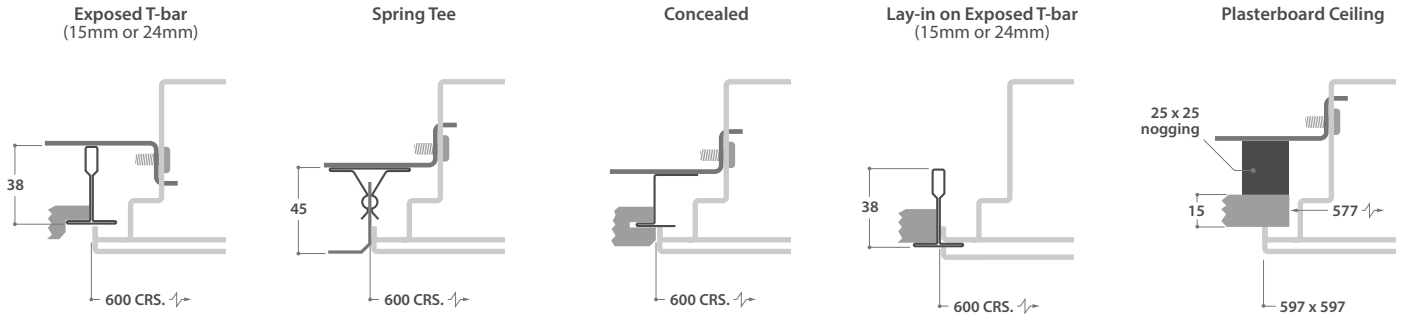

STANDARD RANGE - lamps must be ordered separately

PHOTOMETRIC GUIDE

LED
Luminaire Lumen Output
20W = 2490lm
26W = 3515lm
38W = 4930lm

3 x 14W T5
D.L.O.R. 68%
Factor:
4 Lamp = 0.97

Learn more about
SmartScan at:
www.thorlux.com/smartscan

LED LIGHT DIFFUSION

XL-FIVE
DAYLITE

XL-FIVE
PRISMATIC

XL-FIVE DAYLITE / XL-FIVE PRISMATIC

MOUNTING ARRANGEMENTS - XL-Five Daylite / XL-Five Prismatic

DIMENSIONS - XL-Five Daylite / XL-Five Prismatic