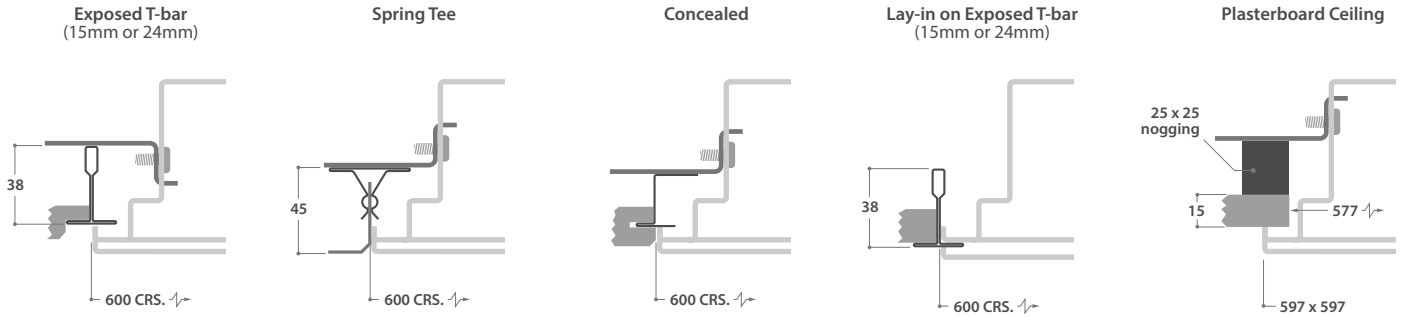

PHOTOMETRIC GUIDE

LED
 Luminaire Lumen Output
 20W = 2260lm
 26W = 3130lm
 38W = 4320lm

4 x 14W T5
 D.L.O.R. 69%

LED LIGHT DIFFUSION

XL-FIVE
DAYLITE

XL-FIVE
PRISMATIC

XL-FIVE DAYLITE / XL-FIVE PRISMATIC

MOUNTING ARRANGEMENTS - XL-Five Daylite / XL-Five Prismatic

DIMENSIONS - XL-Five Daylite / XL-Five Prismatic