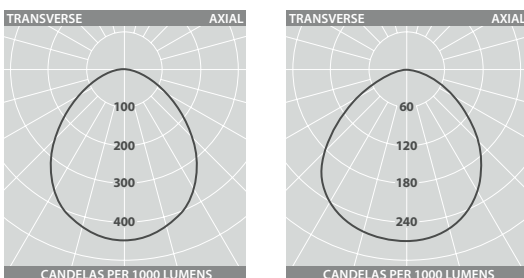

Smart Range

- Supplied with side arm suspension kit
- Fitted with 6500K lamps or 6500K LEDs

RANGE

	NOMINAL SIZE (mm)	LAMP	CAT. No.	APPROX. kg	CIRCUIT
SMART	600 x 600	20W LED	XL 17596	7.5	D/SS
		26W LED	XL 16518	7.5	D/SS
		38W LED	XL 16519	7.5	D/SS
		4 x 14W T5	XL 11568D	7.7	
STANDARD	600 x 600	20W LED	XL 17597	7.3	L/A
		26W LED	XL 16520	7.3	L/A
		38W LED	XL 16521	7.3	L/A
		4 x 14W T5	XL 10452	7.6	J/D/T

NOTE: 6500k 'daylight' lamps are recommended

STANDARD RANGE - lamps must be ordered separately

LED CHARACTERISTICS

Ra	°K	L80/B10	LL/CW 104.3
80+	6500	60K	
P/U	%	R/Rx	PF
P	>85	R	>0.9

For LED characteristics explanation see www.thorlux.com/led-characteristics

PHOTOMETRIC GUIDE

LED
 Luminaire Lumen Output
 20W = 2260lm
 26W = 3130lm
 38W = 4320lm

4 x 14W T5
 D.L.O.R. 69%

LED LIGHT DIFFUSION

XL-FIVE
DAYLITE

XL-FIVE
PRISMATIC

XL-FIVE DAYLITE / XL-FIVE PRISMATIC

MOUNTING ARRANGEMENTS - XL-Five Daylite / XL-Five Prismatic

DIMENSIONS - XL-Five Daylite / XL-Five Prismatic