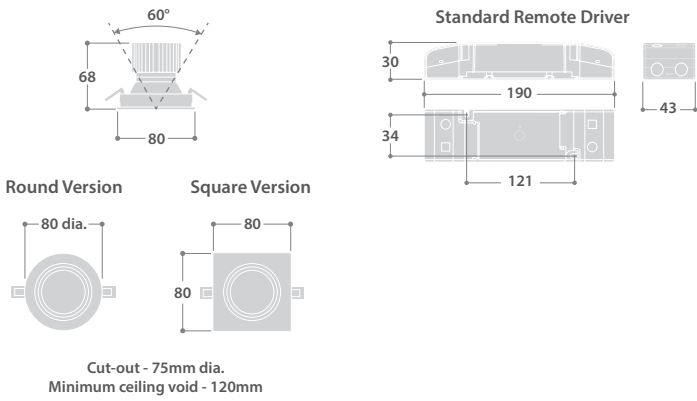

DIMENSIONS

Round Version

Square Version

ADJUSTABLE RECESSED ACCENT DOWNLIGHTS

SPECIFICATION

- Die-cast aluminium ring assembly finished satin white
- Black and Silver finishes available to special order*
- Spot 21° and Flood 45° beam angle versions
- 355° azimuth adjustment
- 60° vertical adjustment
- Injection moulded, black, anti-glare reflector bezel
- Supplied with remote gear unit(s) fitted with 2m lead
- Luminaires can be supplied pre-wired with a purpose made 1m connection lead for plugging directly into the Smart Hub
- Fitted with CRI 90 LEDs with enhanced R9 value. Suitable for retail applications
- CRI 80 available*
- 3000K and 4000K versions

* Minimum order quantity applies

RANGE

LED	SPOT 21° BEAM	FLOOD 45° BEAM	APPROX. kg	CIRCUIT
Round Version				
5W - 3000K	MA17930	MA17934	0.3	L/A
8W - 3000K	MA17931	MA17935	0.3	L/A
5W - 4000K	MA17932	MA17936	0.3	L/A
8W - 4000K	MA17933	MA17937	0.3	L/A
Square Version				
5W - 3000K	MA17938	MA17942	0.3	L/A
8W - 3000K	MA17939	MA17943	0.3	L/A
5W - 4000K	MA17940	MA17944	0.3	L/A
8W - 4000K	MA17941	MA17945	0.3	L/A

CIRCUIT TYPE - suffix catalogue number with:

L - non-dimming (LED) / **A** - dimming (DALI) e.g. **MA 17930L** etc.

HUB VERSIONS - suffix catalogue number with **SHL** e.g. **MA 17930SHL**