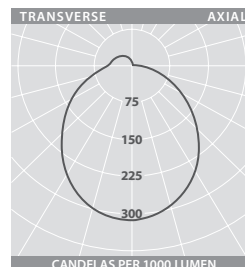

EKB - Emergency / **TKB** - AutoTest / **DKB** - Scanlight AT (DALI) e.g. **EKB 17606D** etc.

Add 0.3kg to weights listed

■ Narrow body / ▲ Wide body

PHOTOMETRIC GUIDE

LED - Wide Body

Luminaire Lumen Output:
49W = 7025lm
63W = 8325lm

LED - Narrow Body

Luminaire Lumen Output:
21W = 3060lm
28W = 3915lm
37W = 4795lm

Learn more about
SmartScan at:
www.thorlux.com/smartscan