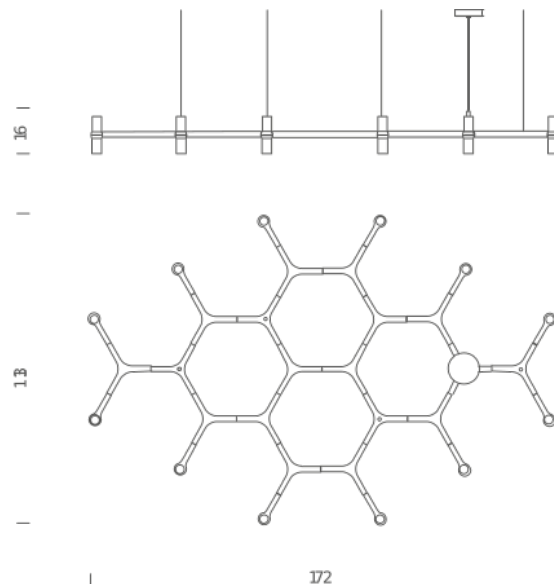

NEMO

CROWN PLANA MEGA

Jehs + Laub

HALO/LED

Lamping

Source	halopin G9 QT-14
Total power	12x25W
Emission	diffused
Switching	dimnable, according to bulb
Tension	110/230V
Materials	aluminium + glass
Notes	cable lenght 2,5m; LED version with kit G9 LED NEMO

Codes

CRO HLW 57
CRO HWW 57
CRO HNW 57
CRO HGW 57
CRO HOW 57

Structure

Diffuseur

Package

LxPxH (body)	5
LxPxH (base)	120x200x22
Weight (base)	18