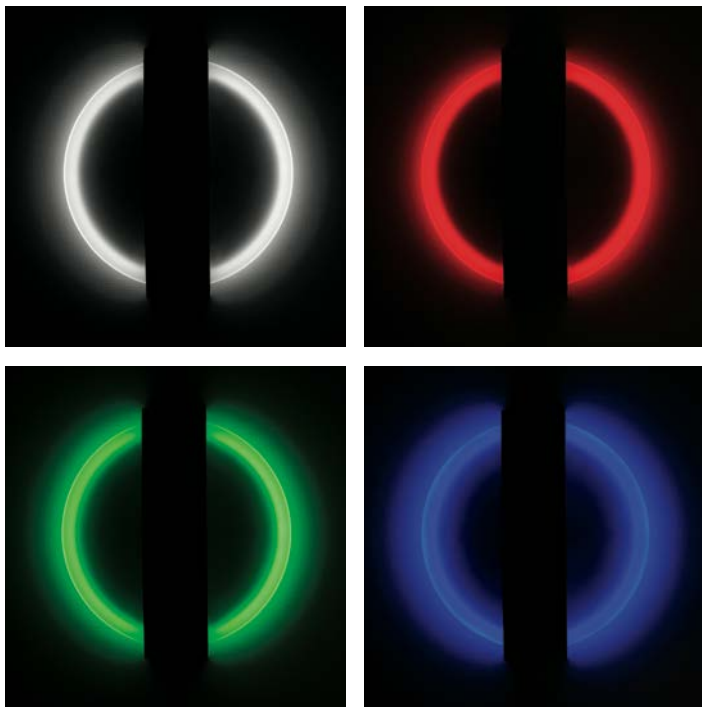

# CLARA 360

IP54

## CHOOSE YOUR COLOUR

Clara 360 is available with a separately switched 3W LED backlit halo in white or RGB. The ability to switch the colour of each half of the luminaire individually makes the Clara 360 extremely versatile. Different colour and pattern combinations can be used to clearly define separate floors or areas of a building or could simply be used to create an effect along a corridor or up a flight of stairs.

## CIRCULAR LED LUMINAIRES SUITABLE FOR WALL OR CEILING MOUNTING

### SPECIFICATION

- Die-cast aluminium body and lid finished full polyester non-yellowing satin white (RAL 9016)
- Silver option (RAL 9006)
- High efficiency satin sparkle effect polycarbonate covers
- Optional 3W LED backlight (RGB or white)
- 60,000 hour life expectancy
- Emergency, AutoTest and Scanlight AT versions using two integral 1W high power LEDs
- Main LED source has LED failure protection
- Smart versions with intelligent lighting control
- Optional SmartScan wireless technology removes the need for control cabling. Ideal for retro-fit.
- Fitted with 4000K LEDs