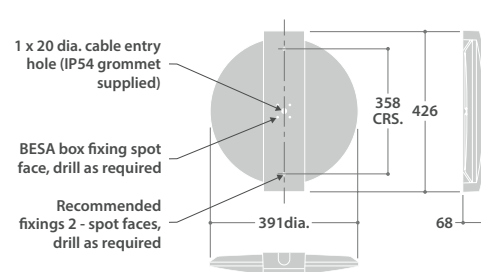

### RANGE

	LED	STANDARD	APPROX. kg	WHITE LED HALO	RGB LED HALO	APPROX. kg	CIRCUIT
<b>SMART</b>	20W	CA 15626	3.2	CA 15637	CA 15631	3.3	D/SS
<b>STANDARD</b>	20W	CA 15625	3.1	CA 15634	CA 15628	3.2	L/A

CIRCUIT TYPE - suffix catalogue number with:

### DIMENSIONS