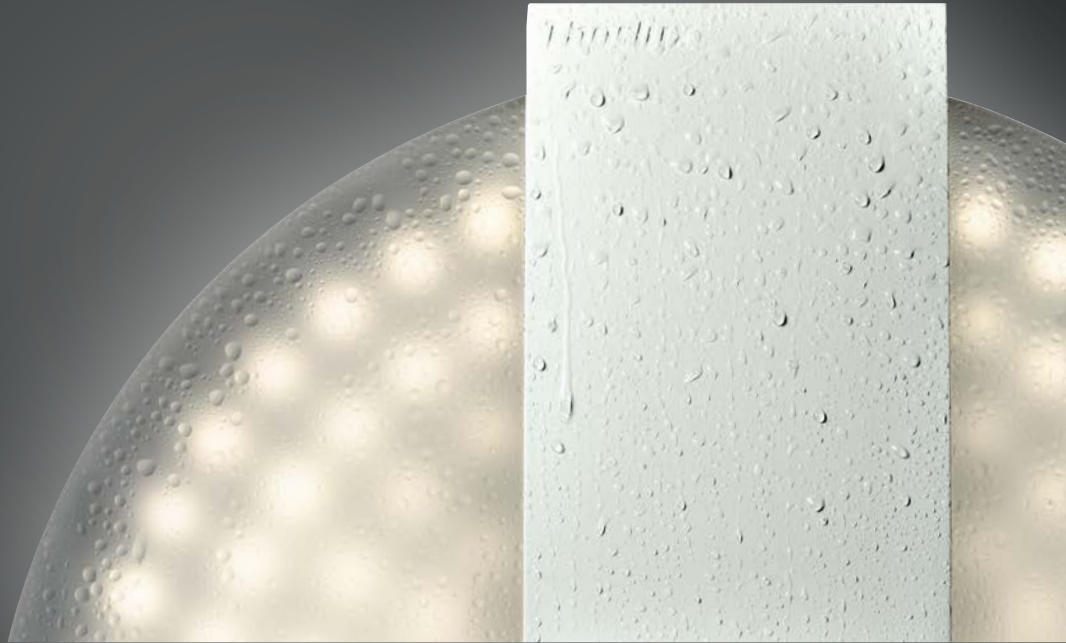

# CLARA 360

IP54

## CHOOSE YOUR COLOUR

Clara 360 is available with a separately switched 3W LED backlit halo in white or RGB. The ability to switch the colour of each half of the luminaire individually makes the Clara 360 extremely versatile. Different colour and pattern combinations can be used to clearly define separate floors or areas of a building or could simply be used to create an effect along a corridor or up a flight of stairs.

## CIRCULAR LED LUMINAIRES SUITABLE FOR WALL OR CEILING MOUNTING

### SPECIFICATION

- Die-cast aluminium body and lid finished full polyester non-yellowing satin white (RAL 9016)
- Silver option (RAL 9006)
- High efficiency satin sparkle effect polycarbonate covers
- Optional 3W LED backlight (RGB or white)
- 60,000 hour life expectancy
- Emergency, AutoTest and Scanlight AT versions using two integral 1W high power LEDs
- Main LED source has LED failure protection
- Smart versions with intelligent lighting control
- Optional SmartScan wireless technology removes the need for control cabling. Ideal for retro-fit.
- Fitted with 4000K LEDs