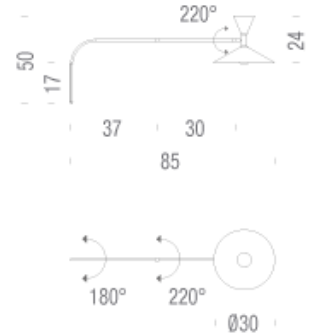

NEMO

LAMPE DE MARSEILLE MINI

Le Corbusier

Mini version of the Lampe de Marseille. Aluminium with spun aluminium diffuser. Available with matt grey or whitewash body, with white internal diffusers. Direct and indirect lighting output. Switch on the cable. Wall installation also without plug. Functional and adjustable light output.

NEMO

LAMPE DE MARSEILLE MINI

Le Corbusier

E14 FLUO/LED/HALO

Lamping

Source	E14 P45
Total power	46W + 46W
Emission	double, direct + indirect
Switching	mono switch on cable
Tension	230V
Materials	aluminium

Codes

LMM EWW 31

LMM EDD 31

Structure

whitewash

matt grey/whitewash (inside)

Diffuseur

Ø11

340°

Package

LxPxH (base) 42x80x12

Weight (base) 2,2