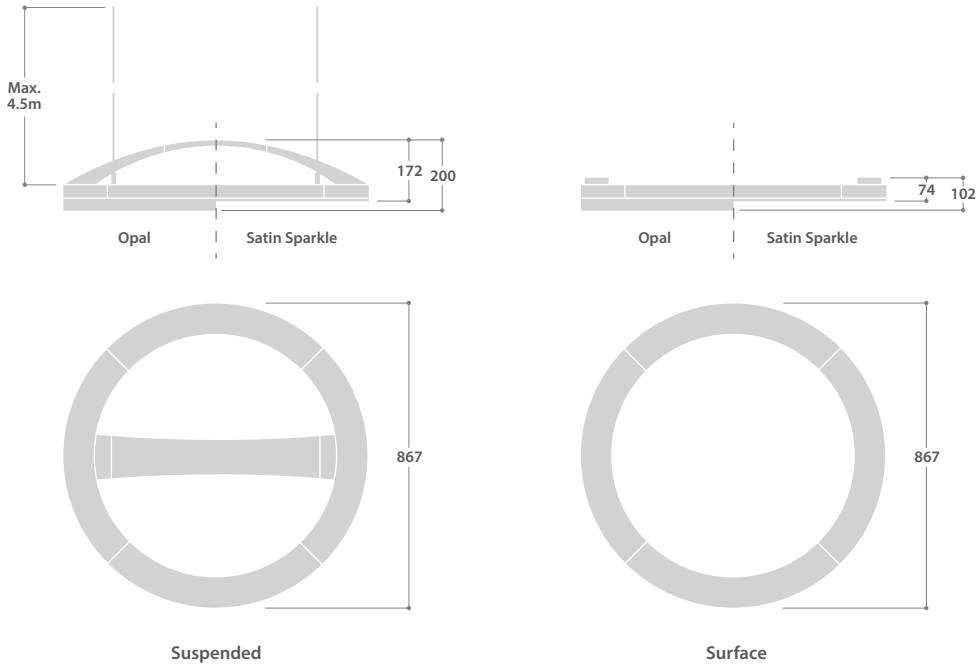

CLARA 720

DIMENSIONS

PHOTOMETRIC GUIDE

WIRING TIDY

Suitable for use with suspended versions the Wiring Tidy is a surface mounted, easy connect, wiring box for use on solid ceilings.

ACCESSORY

DESCRIPTION	CAT. No.	APPROX. kg
Wiring tidy (For use on suspended versions only)	LL 13361W9	0.4

HIGH EFFICIENCY LED PENDANT LUMINAIRES

SPECIFICATION

- Die-cast aluminium body finished full polyester white (RAL9016)
- High efficiency satin sparkle or opal polycarbonate diffuser
- Direct/indirect illumination
- Uplight white as standard with red, green or blue options
- Supplied fully assembled
- Surface option for direct mounting
- Suspended version supplied with easily adjustable wire suspensions and pre-wired clear supply cable (maximum suspension distance - 4.5m)
- Smart versions with intelligent lighting control for use up to 8 metres mounting height
- Optional SmartScan wireless technology removes the need for control cabling. Ideal for retro-fit.
- Fitted with 4000K LEDs

SUSPENDED RANGE

	LED	SATIN SPARKLE	OPAL	APPROX. kg	CIRCUIT
SMART	59W	CA 17283	CA 17390	10.5	D/SS
	100W	CA 17284	CA 17391	10.5	D/SS
STANDARD	59W	CA 17285	CA 17392	10.4	L/A
	100W	CA 17286	CA 17393	10.4	L/A

SURFACE MOUNTED RANGE

	LED	SATIN SPARKLE	OPAL	APPROX. kg	CIRCUIT
SMART	52W	CA 17287	CA 17394	7.9	D/SS
	80W	CA 17288	CA 17395	7.9	D/SS
STANDARD	52W	CA 17289	CA 17396	7.8	L/A
	80W	CA 17290	CA 17397	7.8	L/A