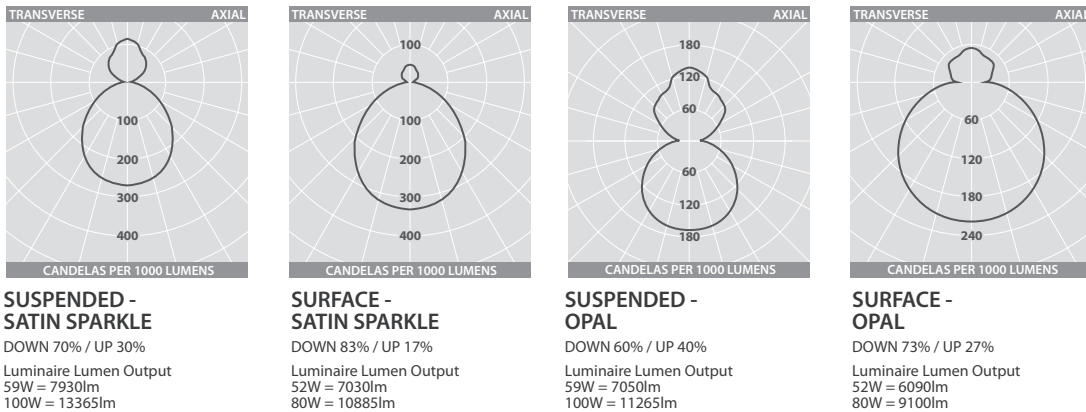

CLARA 720

DIMENSIONS

PHOTOMETRIC GUIDE

WIRING TIDY

Suitable for use with suspended versions the Wiring Tidy is a surface mounted, easy connect, wiring box for use on solid ceilings.

ACCESSORY

DESCRIPTION	CAT. No.	APPROX. kg
Wiring tidy (For use on suspended versions only)	LL 13361W9	0.4

HIGH EFFICIENCY LED PENDANT LUMINAIRES

SPECIFICATION

- Die-cast aluminium body finished full polyester white (RAL9016)
- High efficiency satin sparkle or opal polycarbonate diffuser
- Direct/indirect illumination
- Uplight white as standard with red, green or blue options
- Supplied fully assembled
- Surface option for direct mounting
- Suspended version supplied with easily adjustable wire suspensions and pre-wired clear supply cable (maximum suspension distance - 4.5m)
- Smart versions with intelligent lighting control for use up to 8 metres mounting height
- Optional SmartScan wireless technology removes the need for control cabling. Ideal for retro-fit.
- Fitted with 4000K LEDs

LED CHARACTERISTICS

CRI	80
COLOUR TEMPERATURE	4000K
RATED LIFE (HOURS)	100K - L70/B10
PROTECTION	LUX GUARD
DRIVER EFFICIENCY	>85%
REPLACEABLE	YES
POWER FACTOR	>0.95

LL/CW **118.3**

For LED characteristics explanation see www.thorlux.com/led-characteristics

SUSPENDED RANGE

	LED	SATIN SPARKLE	OPAL	APPROX. kg	CIRCUIT
SMART	59W	CA 17283	CA 17390	10.5	D/SS
	100W	CA 17284	CA 17391	10.5	D/SS
STANDARD	59W	CA 17285	CA 17392	10.4	L/A
	100W	CA 17286	CA 17393	10.4	L/A