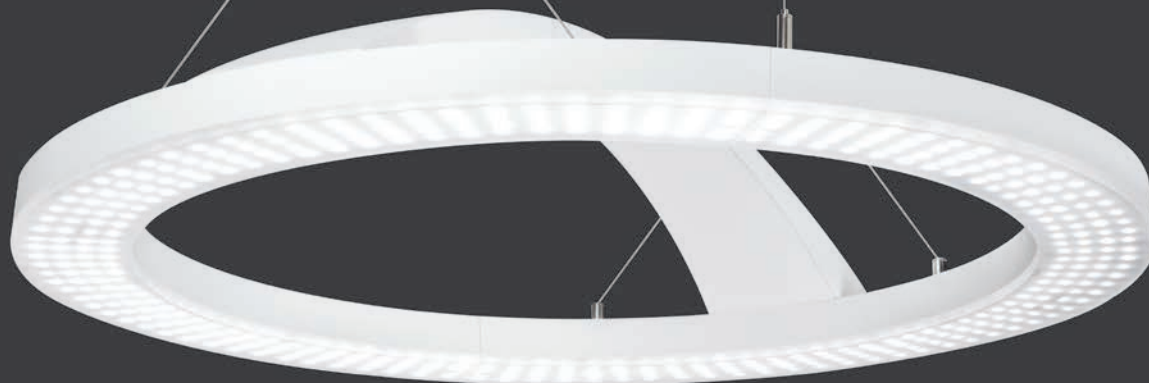

CLARA 720

DIMENSIONS

PHOTOMETRIC GUIDE

WIRING TIDY

Suitable for use with suspended versions the Wiring Tidy is a surface mounted, easy connect, wiring box for use on solid ceilings.

ACCESSORY

DESCRIPTION	CAT. No.	APPROX. kg
Wiring tidy (For use on suspended versions only)	LL 13361W9	0.4

HIGH EFFICIENCY LED PENDANT LUMINAIRES

SPECIFICATION

- Die-cast aluminium body finished full polyester white (RAL9016)
- High efficiency satin sparkle or opal polycarbonate diffuser
- Direct/indirect illumination
- Uplight white as standard with red, green or blue options
- Supplied fully assembled
- Surface option for direct mounting
- Suspended version supplied with easily adjustable wire suspensions and pre-wired clear supply cable (maximum suspension distance - 4.5m)
- Smart versions with intelligent lighting control for use up to 8 metres mounting height
- Optional SmartScan wireless technology removes the need for control cabling. Ideal for retro-fit.
- Fitted with 4000K LEDs

Learn more about SmartScan at:
www.thorlux.com/smartsan

CLARA 720

Colour your space

The uplight on the Clara 720 is available with red, green or blue colour options, which create a stunning backward light detail. The downlight remains white ensuring effective illumination.

CLARA 720

Opal

Satin Sparkle

Two diffuser options

The Clara 720 is available with an opal diffuser providing a soft, uniform appearance or a slim profile, high efficiency satin sparkle diffuser for a more lively effect.