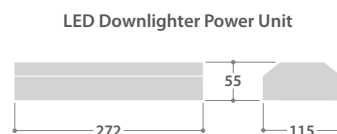

RANGE

LED	OPEN	IP44 - CLEAR GLASS PANEL	DURATION	APPROX. kg	TYPE
Emergency 5W	ELO 16386	ELO 16761	3-Hour	1.8	Non-maintained
AutoTest 5W	TLO 16386	TLO 16761	3-Hour	1.8	Non-maintained
Scanlight AT 5W	DLO 16386	DLO 16761	3-Hour	1.8	Non-maintained

PHOTOMETRIC GUIDE

OPEN
Luminaire Lumen Output
5W = 495lm

IP44 - CLEAR GLASS PANEL
Luminaire Lumen Output
5W = 435lm

DIMENSIONS

All dimensions in millimetres