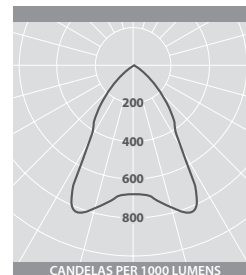

Body detail

Emergency LED array

LED EMERGENCY LUMINAIRES FOR HIGH RISK AREAS

IP20 IP44 BELOW CEILING (IP44 versions only) CE LED

SPECIFICATION

- High pressure die-cast bezel finished full polyester, non-yellowing white
- Injection moulded polycarbonate body housing
- Supplied with remote gear unit fitted with 2m lead
- Aids compliance with BS5266-1:2011 for areas where enhanced illuminance is needed at specific locations
- Ideally suited for use in suspended ceilings only - serviceable batteries located within gear unit placed in ceiling void

RANGE

LED	OPEN	IP44 - CLEAR GLASS PANEL	DURATION	APPROX. kg	TYPE
Emergency 5W	ELO 16386	ELO 16761	3-Hour	1.8	Non-maintained
AutoTest 5W	TLO 16386	TLO 16761	3-Hour	1.8	Non-maintained
Scanlight AT 5W	DLO 16386	DLO 16761	3-Hour	1.8	Non-maintained

PHOTOMETRIC GUIDE

OPEN
Luminaire Lumen Output
5W = 495lm

IP44 - CLEAR GLASS PANEL
Luminaire Lumen Output
5W = 435lm

DIMENSIONS

All dimensions in millimetres