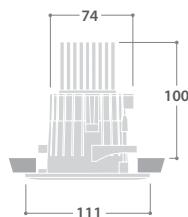

PHOTOMETRIC GUIDE

OPEN
Luminaire Lumen Output
5W = 495lm

IP44 - CLEAR GLASS PANEL
Luminaire Lumen Output
5W = 435lm

DIMENSIONS

All dimensions in millimetres