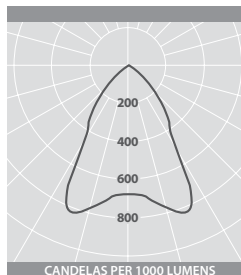

Body detail

Emergency LED array

LED EMERGENCY LUMINAIRES FOR HIGH RISK AREAS

IP20 IP44 BELOW CEILING (IP44 versions only) CE LED

SPECIFICATION

- High pressure die-cast bezel finished full polyester, non-yellowing white
- Injection moulded polycarbonate body housing
- Supplied with remote gear unit fitted with 2m lead
- Aids compliance with BS5266-1:2011 for areas where enhanced illuminance is needed at specific locations
- Ideally suited for use in suspended ceilings only - serviceable batteries located within gear unit placed in ceiling void

RANGE

LED	OPEN	IP44 - CLEAR GLASS PANEL	DURATION	APPROX. kg	TYPE
Emergency 5W	ELO 16386	ELO 16761	3-Hour	1.8	Non-maintained
AutoTest 5W	TLO 16386	TLO 16761	3-Hour	1.8	Non-maintained
Scanlight AT 5W	DLO 16386	DLO 16761	3-Hour	1.8	Non-maintained

PHOTOMETRIC GUIDE

OPEN
Luminaire Lumen Output
5W = 495lm

IP44 - CLEAR GLASS PANEL
Luminaire Lumen Output
5W = 435lm

DIMENSIONS

All dimensions in millimetres