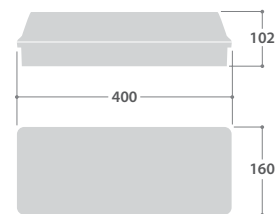

EIGHT-65

FLUORESCENT T5 AND PL EMERGENCY BULKHEAD LUMINAIRES

IP65 CE T5 TC-S

SPECIFICATION

- Off-white polycarbonate body
- Opal or clear prismatic polycarbonate covers
- May be semi-recessed
- Emergency and AutoTest versions
- Three hour, maintained or non-maintained operation
- Optional self-adhesive legend kit
- Complies with M.O.D. JSP482 Chapter 8 Document for 'Category C' areas
- Fitted with 3500K lamp

RANGE

LAMP	OPAL VERSION	CLEAR VERSION	APPROX. kg	TYPE
Mains				
1 x 11W TC-S	FB 9305E	FB 9319E	1.7	
Emergency				
1 x 8W T5	EFB 9304E	EFB 9318E	2.0	Maintained
1 x 8W T5	EFB 9303	EFB 9317	1.8	Non-maintained
1 x 11W TC-S	EFB 9307E	EFB 9321E	2.7	Maintained
1 x 11W TC-S	EFB 9306	EFB 9320	2.4	Non-maintained
AutoTest				
1 x 8W T5	TFB 9304E	TFB 9318E	2.0	Maintained
1 x 8W T5	TFB 9303	TFB 9317	1.8	Non-maintained
1 x 11W TC-S	TFB 9307E	TFB 9321E	2.7	Maintained
1 x 11W TC-S	TFB 9306	TFB 9320	2.4	Non-maintained

DIMENSIONS

Semi-recessed mounting cut-out
149 x 389mm maximum

LEGEND KITS

ISO 7010 self adhesive legend kit (inc. A, B, C and D) - Cat. No. EFB 15258*

EURO self adhesive legend kit (inc. E, F and G) - Cat. No. EFB 9137*