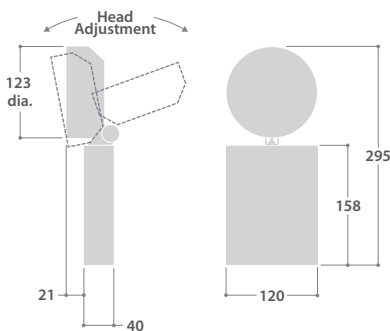

UNI-SPOT

RANGE

LED	CAT. No.	DURATION	APPROX. kg	TYPE
Emergency 2W	ENI 15475	3-Hour	1.5	Non-maintained
Self-test / Scanlight AT 2W	TNI 15475 ▲	3-Hour	1.5	Non-maintained

▲ Can be connected to Scanlight AT using DALI connections

DIMENSIONS

ADJUSTABLE EMERGENCY 2W LED SPOTLIGHTS FOR OPEN AREAS

SPECIFICATION

- Steel body finished silver
- Emergency, self-test and Scanlight AT versions
- Uses single 2W high power LED
- 3 hour, non-maintained operation
- Adjustable lamp head
- Complete with brackets for wall or ceiling fixing