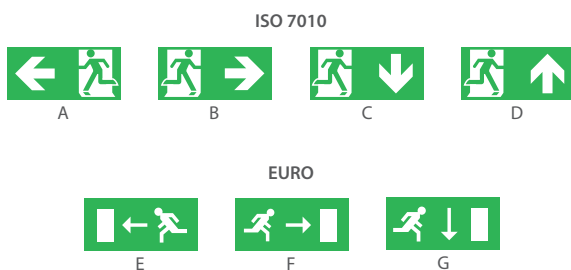

LEGEND OPTIONS